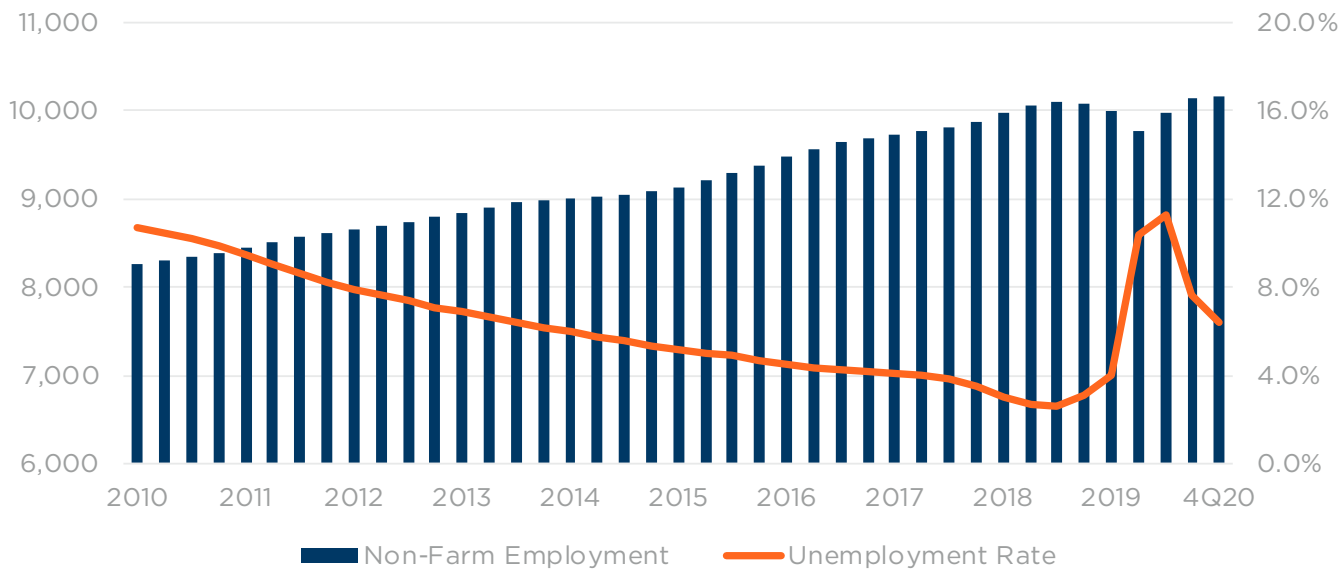

Employment vs. Unemployment Rate

Unemployment Claims Received
4.72 MILLION

Claimants Paid
2.1 MILLION
As of November 23, 2020

Market Unemployment Rankings

	YEAR-OVER-YEAR			MONTH-TO-MONTH	
	Unemployment Rate	Unemployment Level Change	Unemployment Rate Change	Unemployment Level Change	Unemployment Rate Change
Fort Lauderdale-Pompano Beach-Deerfield Beach MD	7.3%	-44,690	4.5	4,920	-0.5
Jacksonville MSA	5.0%	-16,155	2.2	-1,621	0.2
Lakeland-Winter Haven MSA	7.3%	-11,893	3.9	1,950	-0.6
Miami-Miami Beach-Kendall MD	8.8%	-90,369	6.8	57,670	-3.8
Orlando-Kissimmee-Sanford MSA	8.0%	-67,400	5.2	16,142	-1.2
Tampa-St. Petersburg-Clearwater MSA	5.6%	-39,972	2.7	2,140	-0.1
West Palm Beach-Boca Raton-Delray Beach MD	6.1%	-20,659	3.0	2,889	-0.5

Source: Moody's Analytics, Florida Department of Economic Opportunity

* Percentage point change/difference.

*Not-seasonally adjusted data

For Cushman & Wakefield Covid-19 Resources, [Click Here](#).

For more information, please contact:
Chris Owen | Florida Research Director
407 541 4417
chris.owen@cushwake.com