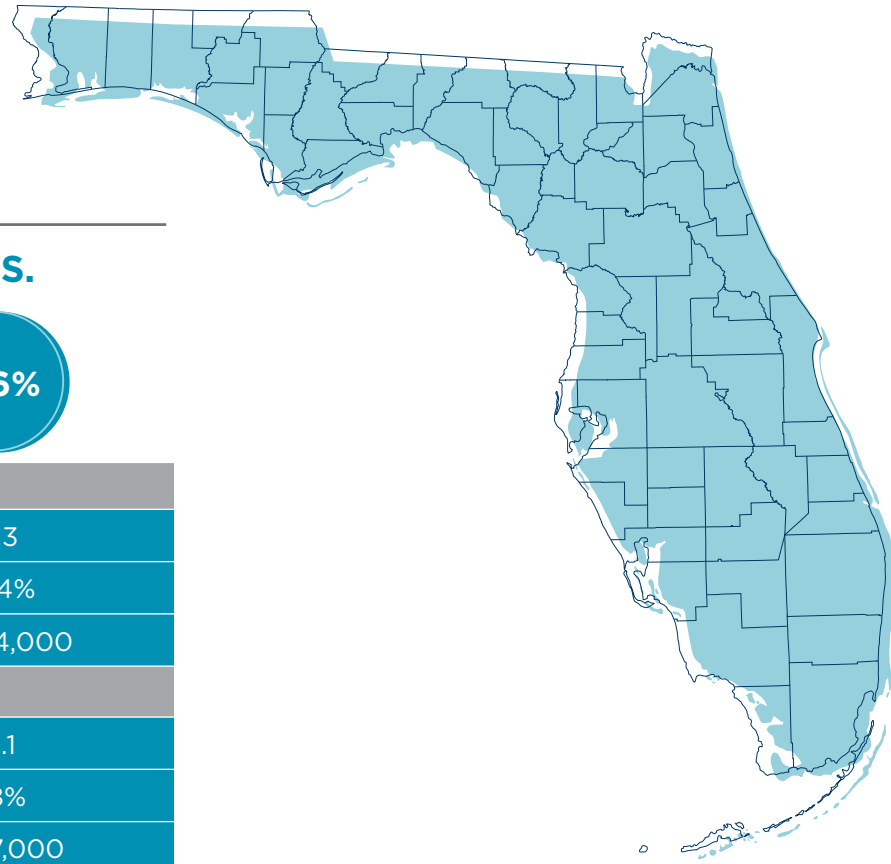

Florida Employment Report

OCTOBER 2020

Published statistics lag by several weeks in providing a real time picture of Florida's employment situation. Each new release revises previous month's figures as new information is provided. While employment statistics traditionally use year-over-year comparisons, we have provided a month-to-month snapshot showing the immediacy of economic changes in the state.

	FLORIDA	U.S.
Unemployment Rate	6.4%	6.6%
YEAR-OVER-YEAR		
Unemployment Rate Change*	2.8	3.3
Job Growth Rate	-6.5%	-5.4%
New Jobs	-661,000	-8,634,000
MONTH-TO-MONTH		
Unemployment Rate Change*	-0.8	-1.1
Job Growth Rate	0.7%	1.8%
New Jobs	70,000	2,637,000

*Percentage point change/difference

Job Growth by Sector	CONSTRUCTION	TRANSPORTATION & WAREHOUSING	FINANCIAL	PROFESSIONAL & BUSINESS SERVICES	EDUCATION & HEALTH	LEISURE & HOSPITALITY
YEAR-OVER-YEAR	-1.9%	-2.2%	-1.0%	-3.7%	-1.7%	-15.9%
MONTH-TO-MONTH	0.9%	0.2%	0.7%	1.9%	1.0%	3.1%