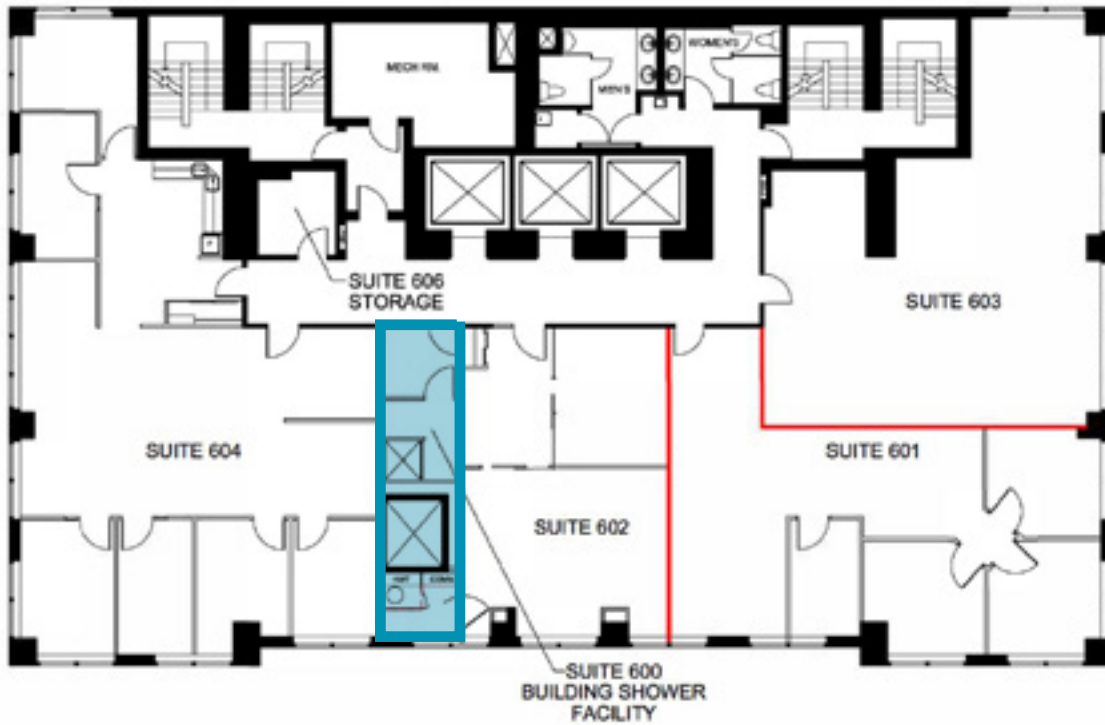

# BUILDING OVERVIEW

Suites under a full floor (6,300 sf) are in move in condition, with new improvements on several floor locations. All Column free space. The security desk is manned late afternoon to early morning and all weekends. There is a 7 level parking garage and amenities such as coffee shop, showers and bike racks.

22<sup>nd</sup> Floor: 2,831 SF leased

**Total Office Space:  
20,383SF**

13<sup>th</sup> Floor: 1,112 SF

Ground Floor: 485 SF leased

—The 14<sup>th</sup> floor can be subdivided as per linked floor plans

3

Indoor parking, 5 min.  
access to Nicholas  
QWY ramp

4

Window sizes are  
80% of vertical wall  
height

5

All column free space  
for efficient interior  
design

“

**CLASS ‘A’ OFFICE SPACE**

# BUILDING SHOWER FACILITIES ON THE 6<sup>TH</sup> FLOOR

“

CLEAN & MODERN

”