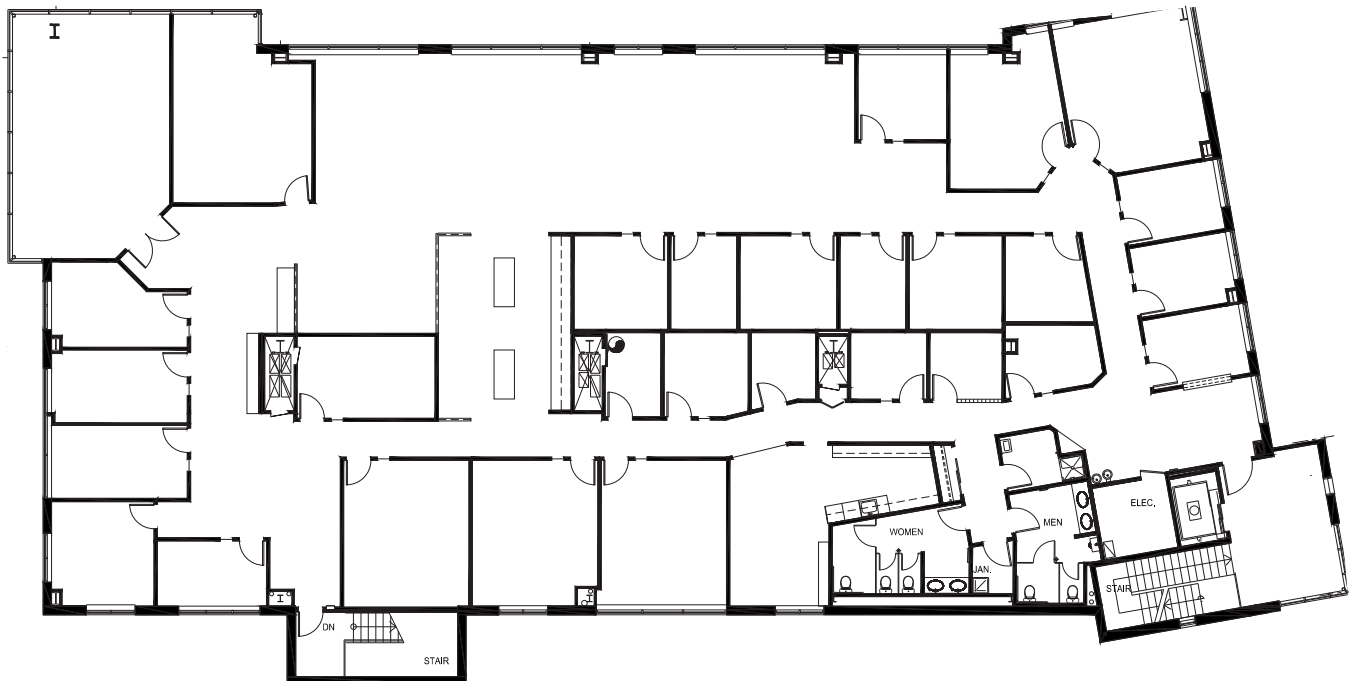

– STATION STREET – *@ Lincoln*

9360 & 9400 STATION STREET, LONE TREE, COLORADO

STATION STREET SOUTH
SUITE 300: 10,200 RSF

Nathan J. Bradley
303.813.6444
nate.bradley@cushwake.com

W. Ryan Stout
303.813.6448
ryan.stout@cushwake.com