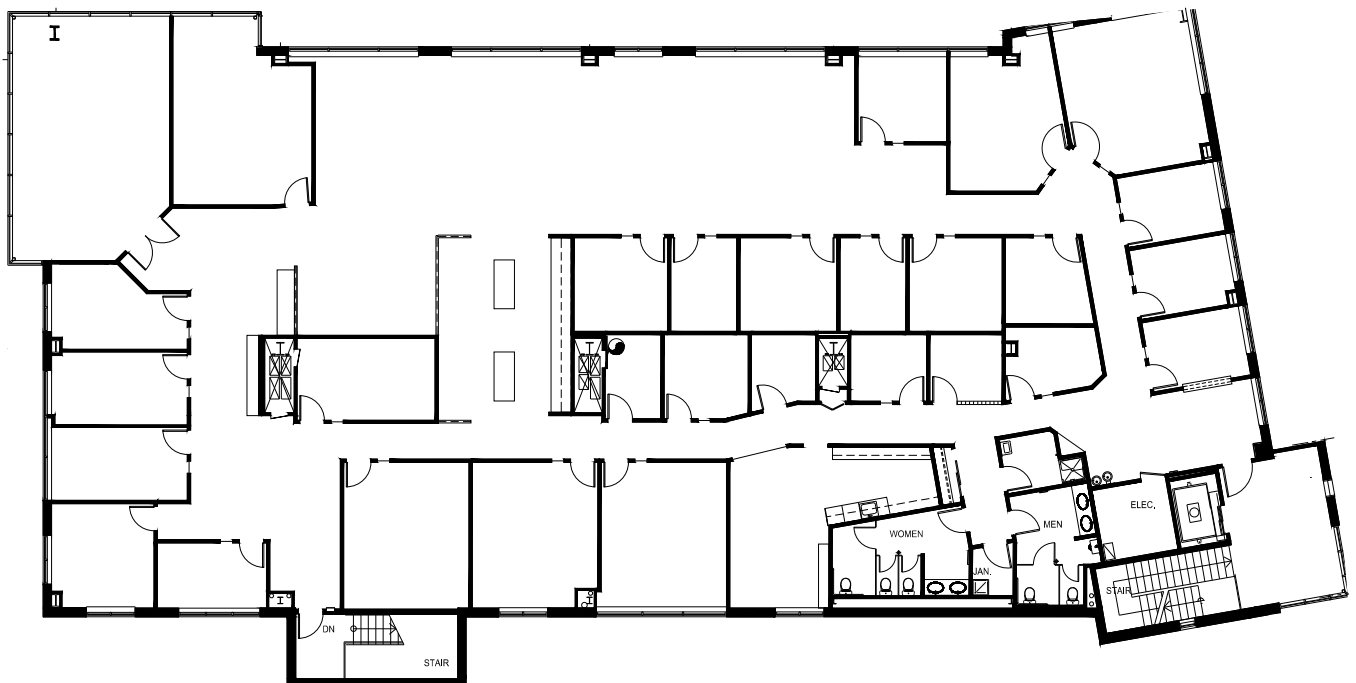

– STATION STREET – *@ Lincoln*

9360 & 9400 STATION STREET, LONE TREE, COLORADO

STATION STREET SOUTH
SUITE 300: 10,200 RSF

TOUR SUITE

Nathan J. Bradley
303.813.6444
nate.bradley@cushwake.com

W. Ryan Stout
303.813.6448
ryan.stout@cushwake.com