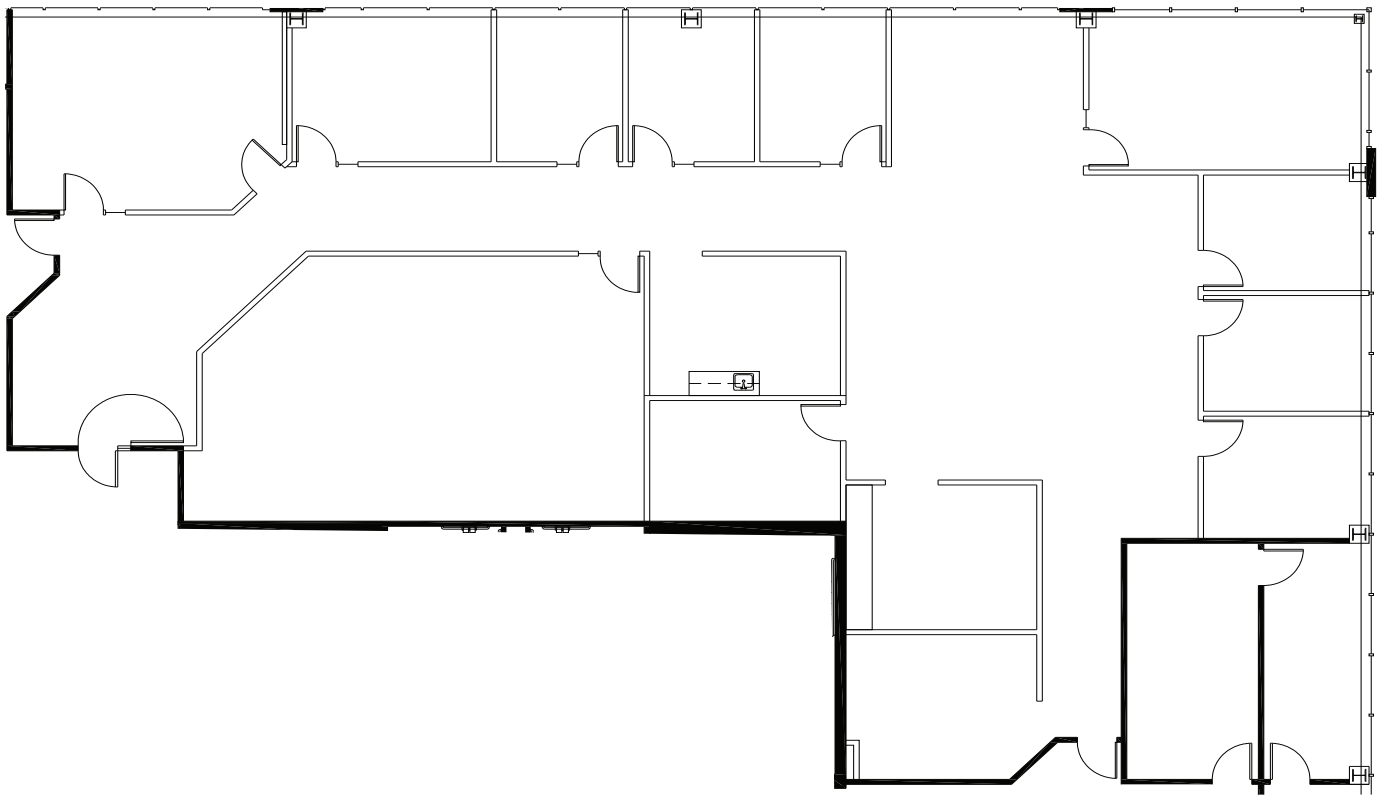

GATEWAY centre

FLYWHEEL CAPITAL

THREE GATEWAY CENTRE

SUITE 120 - 5,123 RSF

CLASS A OFFICE FOR LEASE, FOR INFORMATION CONTACT:

Nathan J. Bradley
303.813.6444
nate.bradley@cushwake.com

W. Ryan Stout
303.813.6448
ryan.stout@cushwake.com