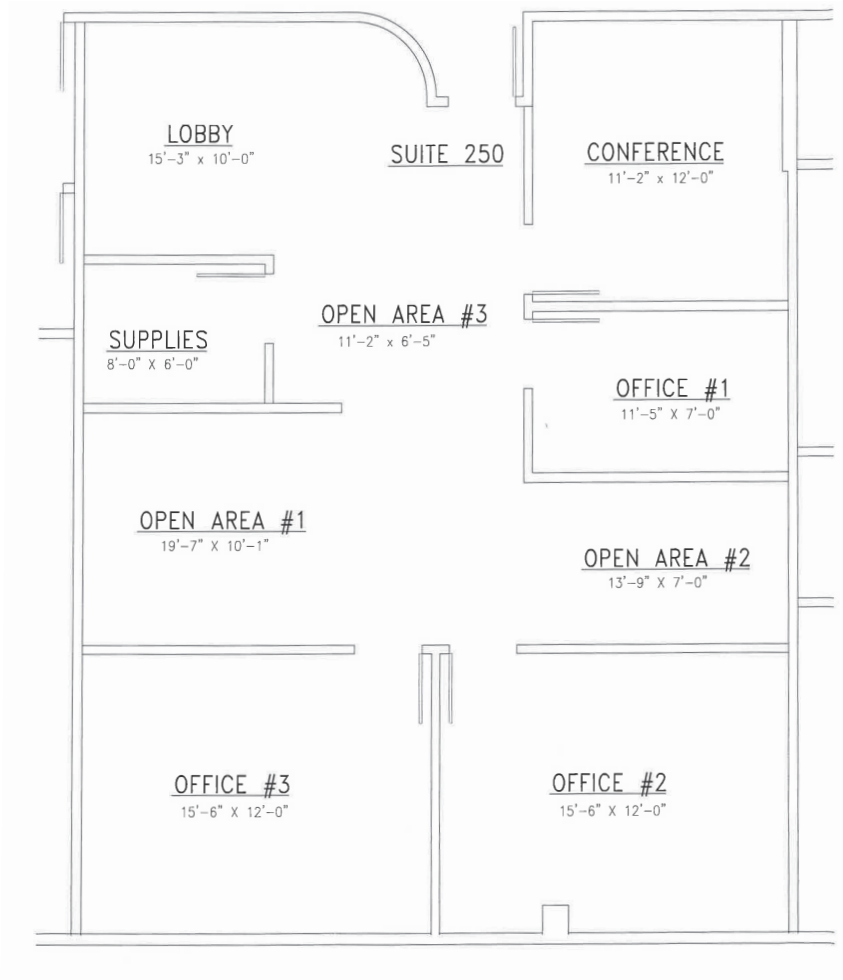

FLOOR PLAN

SECOND FLOOR AVAILABILITY

- Suite 245 - 1,458± SF

FLOOR PLAN

SECOND FLOOR AVAILABILITY

- Suite 250 - 1,421± SF