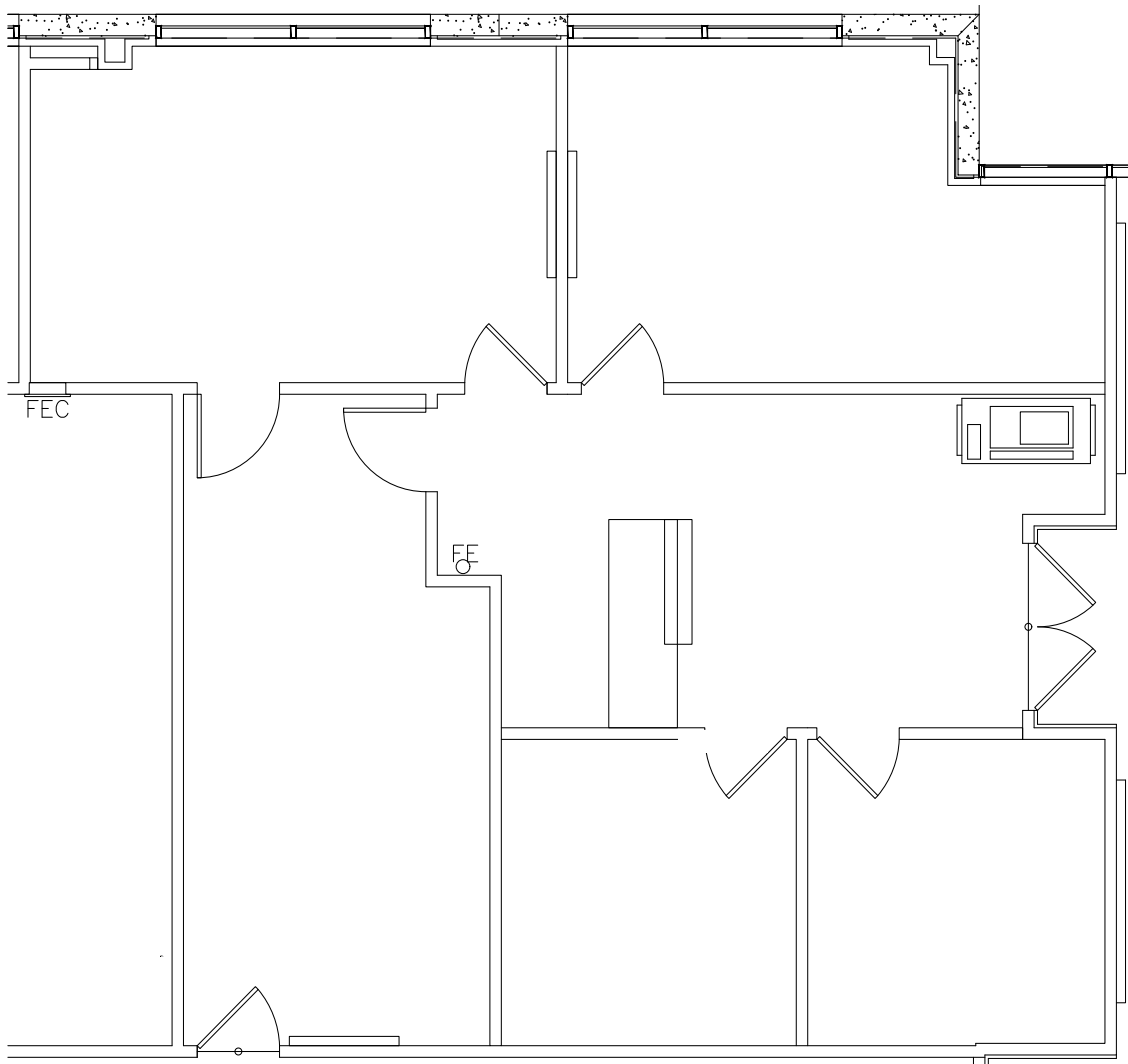

Suite 140 - First Floor

± 1,497 RSF

Todd Davis, SIOR, CCIM
Senior Director | +1 407 541 4412
todd.a.davis@cushwake.com

Robert Kellogg, CCIM
Senior Director | +1 407 541 4416
robert.kellogg@cushwake.com