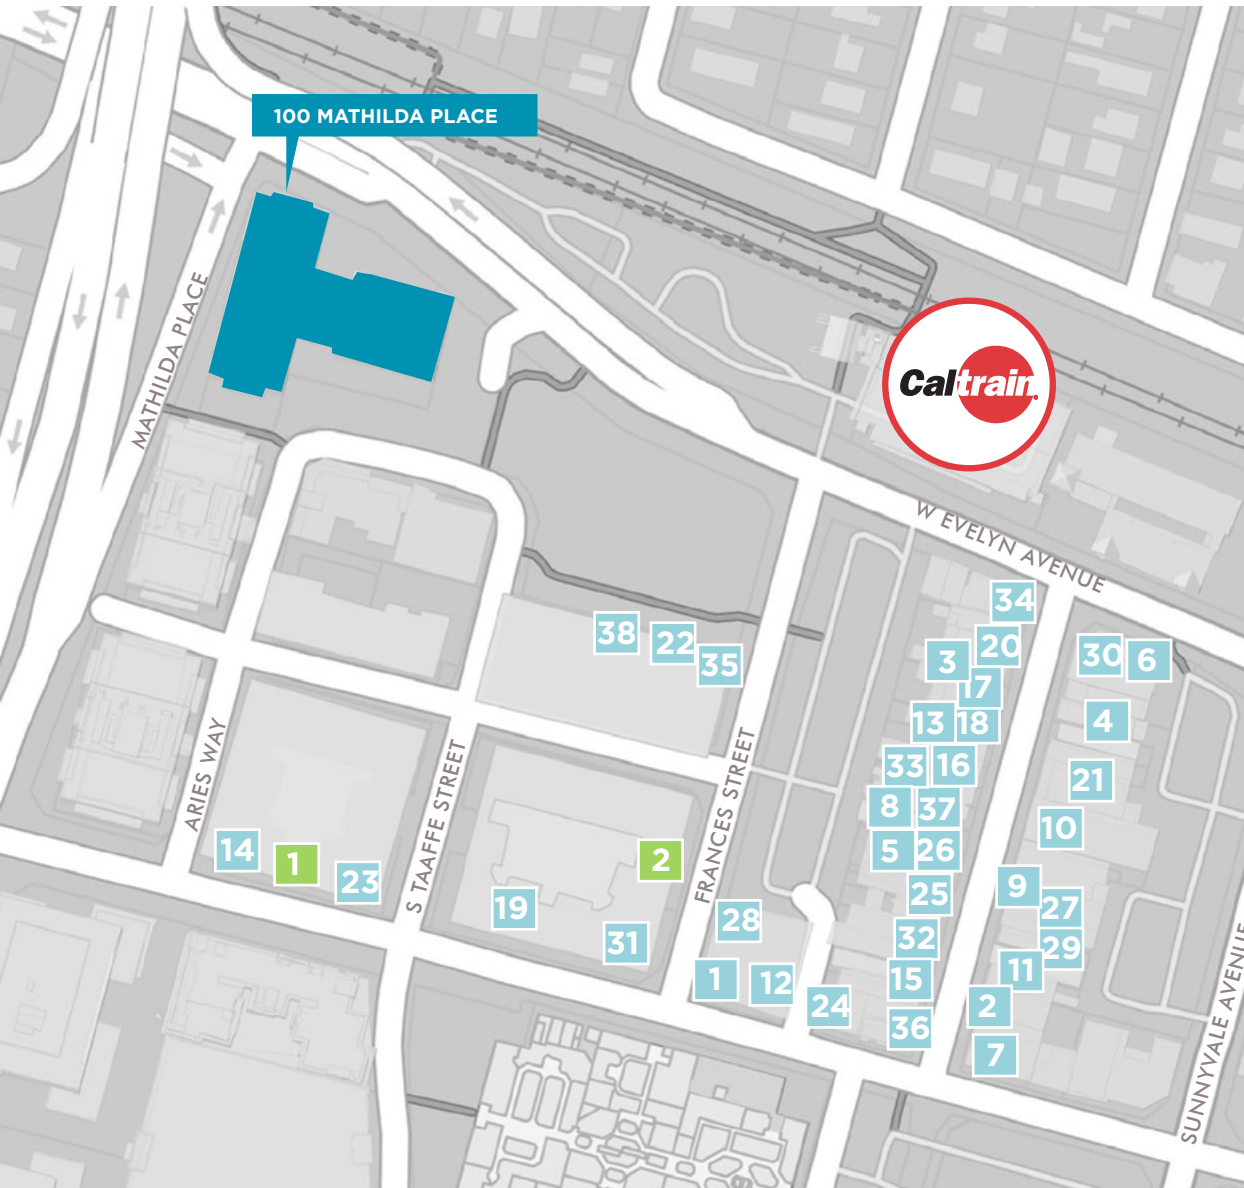

100 MATHILDA PLACE

Suite 160 | Sunnyvale, CA

amenities

RESTAURANTS

1	Bambu Desserts	27	Roberto's Cantina
2	Bean Scene Cafe	28	Rokko Japanese
3	Bella Roma	29	Siam Taste Thai
4	Burma Taste	30	Sweet Sicily Italian
5	Chocolate Desiree	31	Tandoori Pizza
6	Coffee & More	32	Tao Tao
7	DishDash	33	Sosha
8	Fashion Wok	34	Thai Basil
9	Fibbar MaGees	35	The Don's Deli
10	Fuego Sports Bar & Club	36	The Oxford Kitchen
11	Gumba Italian	37	Tikka Pizza
12	Inchin's Bamboo Garden	38	Vitality Bowl
13	K Tea		
14	Kabel Afghan Cuisine		
15	Lily Mac's		
16	Metro City		
17	Meyhouse Mediterranean		
18	Murphy's Irish Pub		
19	Nature's Organic Ice Cream		
20	Off the Rails Brewing Co.		
21	Paul & Harvey's		
22	Philz Coffee		
23	Phoever		
24	Poki Bowl		
25	Ramen SEAS		
26	River Rock Taproom		

FITNESS

1	Cyclebar
2	Orangetheory Fitness