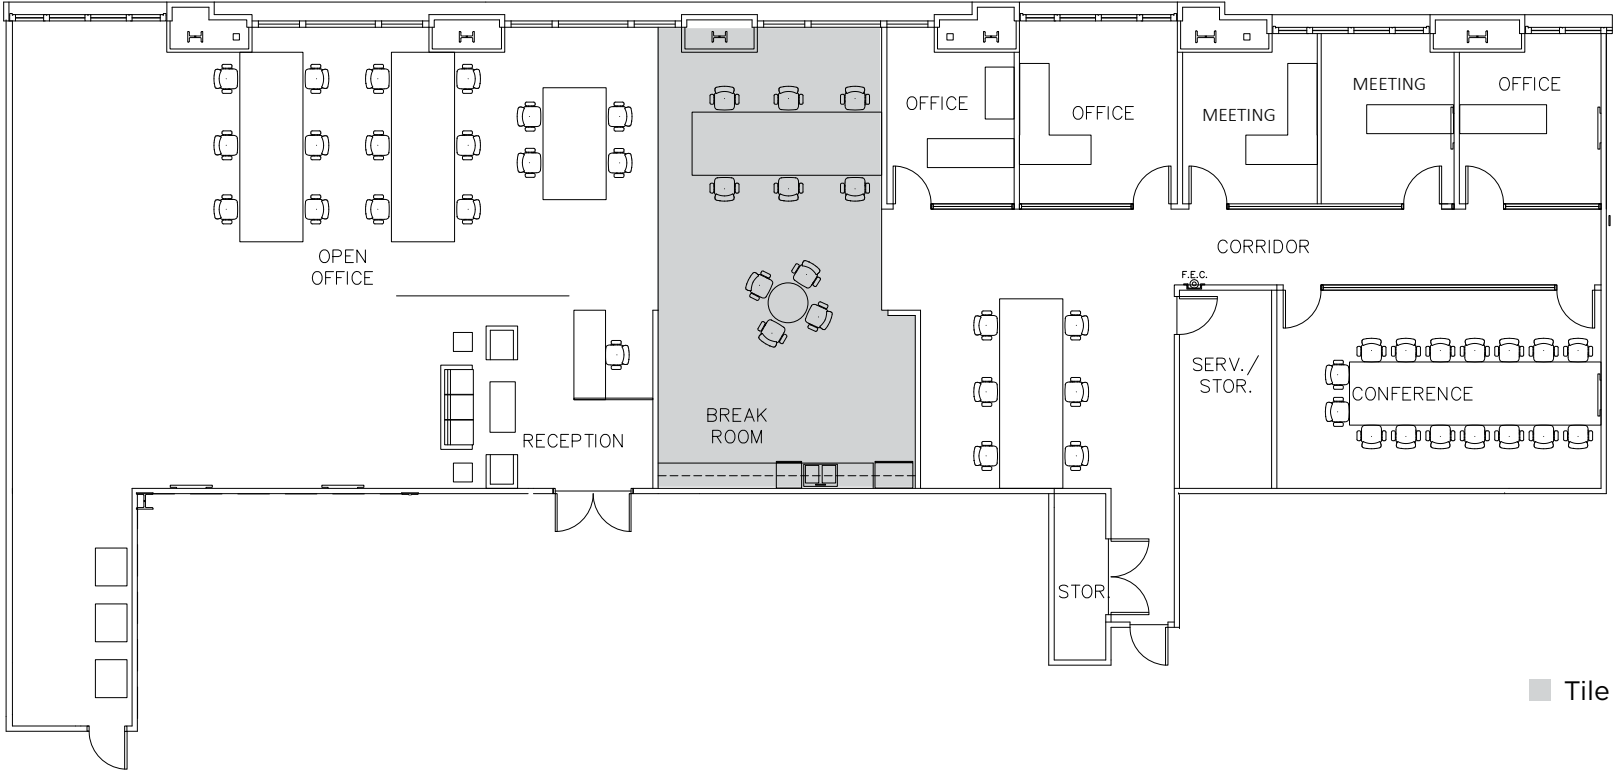

### ±5,025 SF AVAILABLE

- GROUND FLOOR PRESENCE WITH DOUBLE DOOR ENTRANCE IMMEDIATELY OFF THE ELEVATOR LOBBY
- LED: ±9/30/2024
- POTENTIAL PLUG & PLAY

Adjacent to Caltrain Station

Premier Class A office project with LEED Certification

# floor plan

SUITE 160: ±5,025 SF