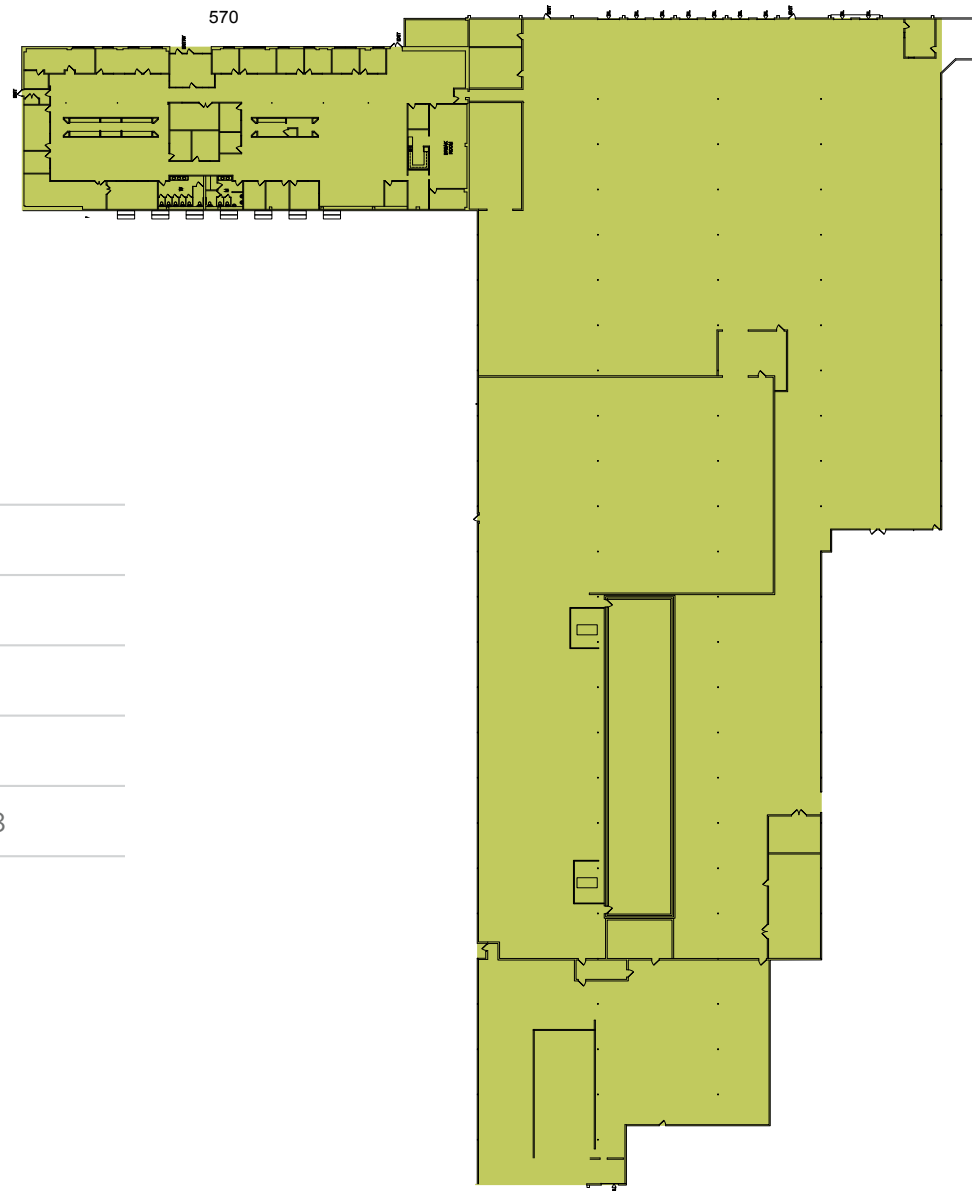

# // FLOOR PLANS

SITE PLAN | ±36,822 SF to ±137,730 SF

[CLICK HERE FOR A](#)

[3D VIRTUAL TOUR](#)

# // FLOOR PLANS

570 ECCLES | ±100,908 SF

WAREHOUSE SF:	90,908 SF
OFFICE SF:	10,000 SF
CLEAR HEIGHT:	28'
LOADING DOCKS:	12
DRIVE-IN DOORS:	1
LEASE EXPIRATION:	09/30/2028