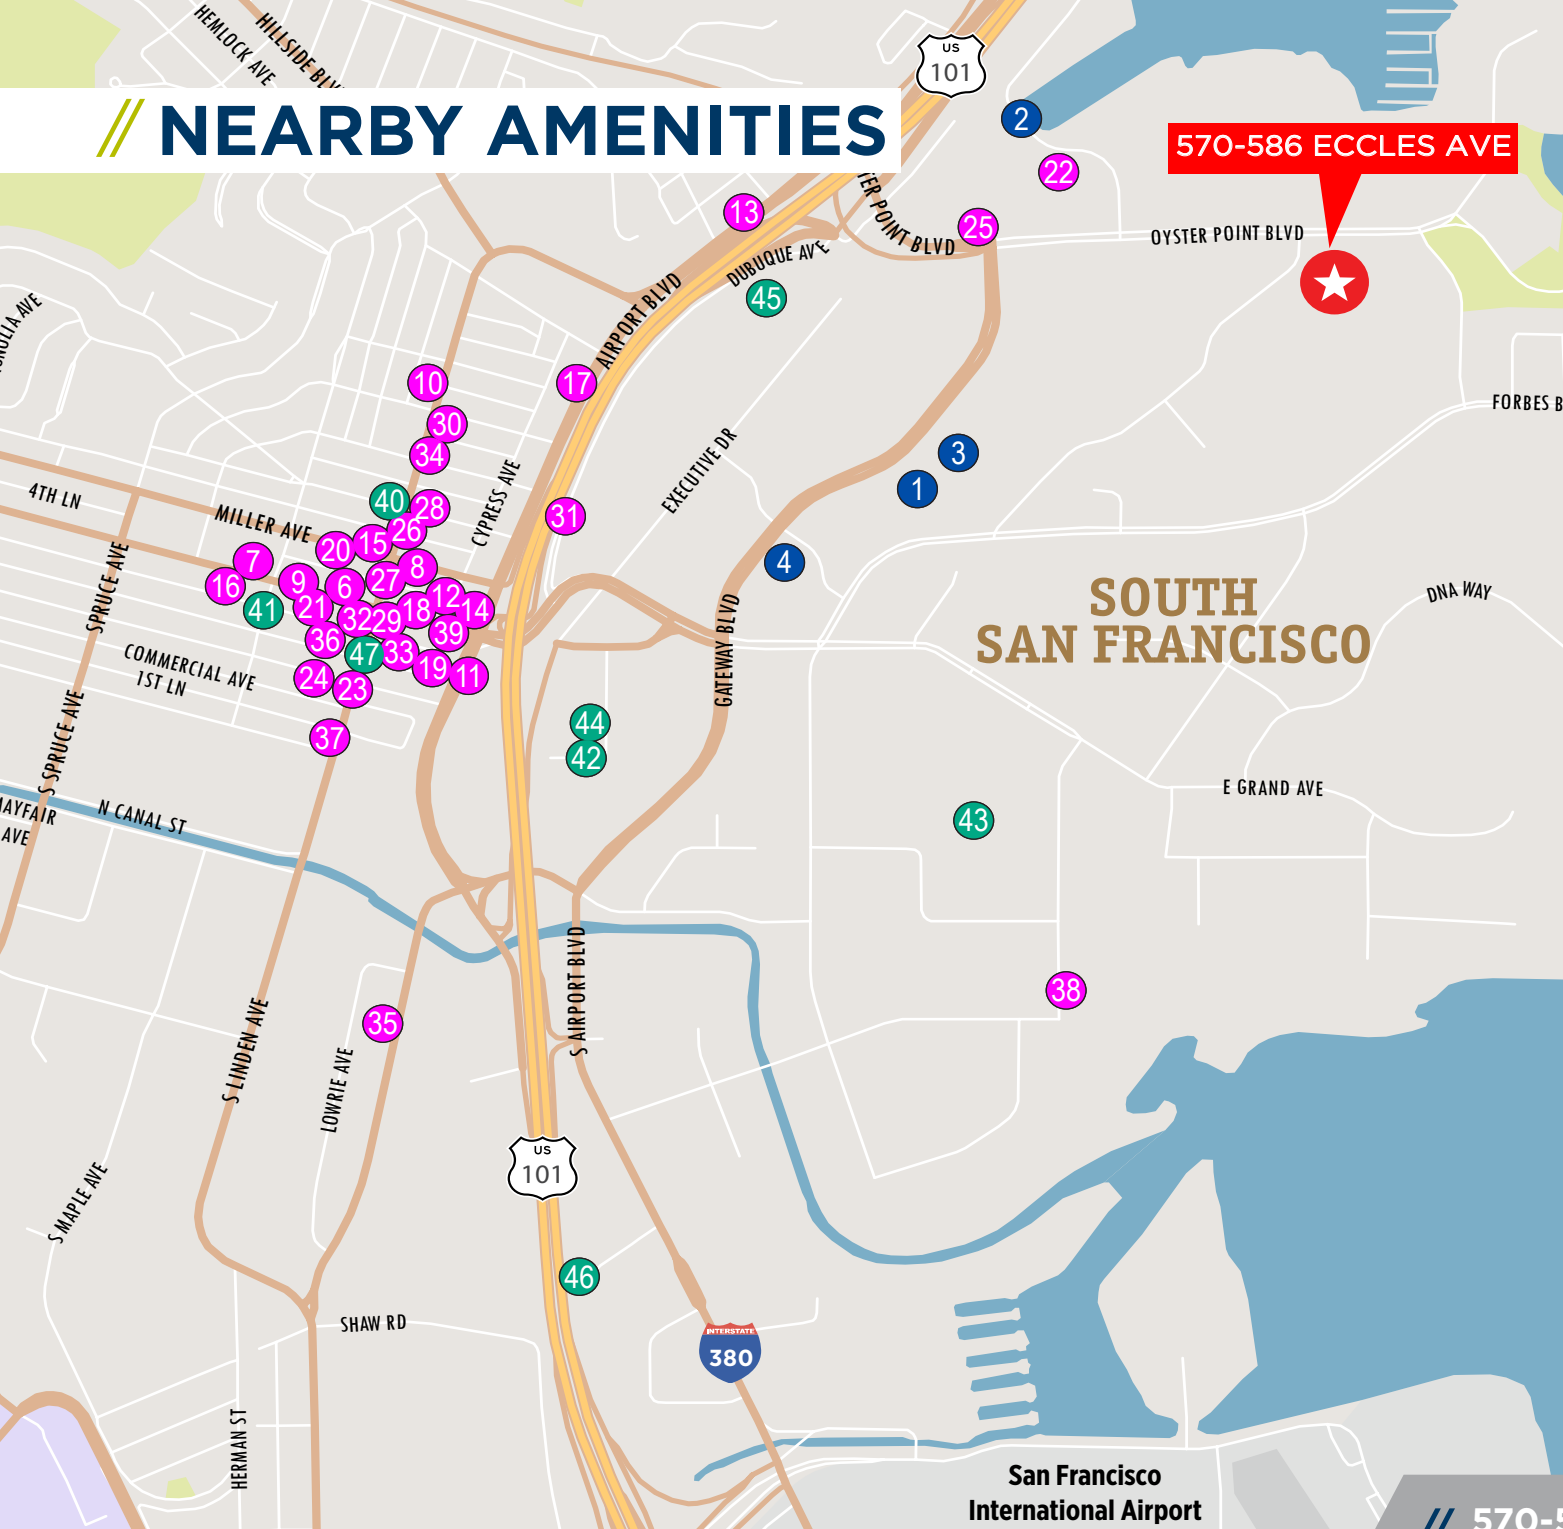

### **CLOSE PROMIXITY TO**

NEARBY AMENITIES &  
TRANSPORATION

# NEARBY TRANSPORTATION

South San Francisco Dock: : 1 mile  
Caltrain: 1.5 mile  
SFO: 5 miles  
Hwy 101: 1 miles  
I-280: 6 miles  
I-380: 3 miles

—●— Caltrain Line

570-586 ECCLES AVE  
SOUTH SAN FRANCISCO, CA

# NEARBY AMENITIES

570-586 ECCLES AVE