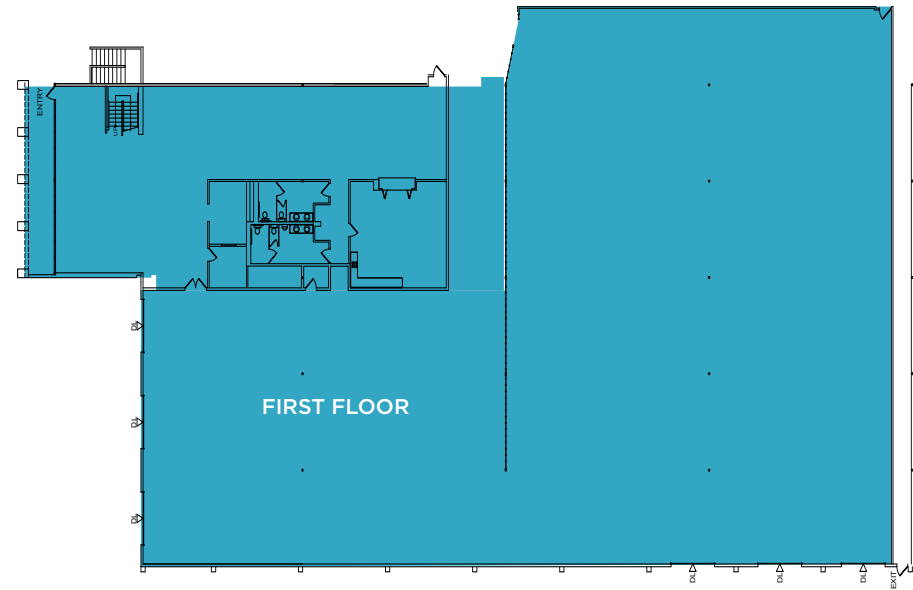

// FLOOR PLANS

578 ECCLES | ±36,822 SF

WAREHOUSE SF:	23,617 SF
OFFICE SF:	13,205 SF
CLEAR HEIGHT:	28'
LOADING DOCKS:	11
DRIVE-IN DOORS:	2
LEASE EXPIRATION:	07/18/2028