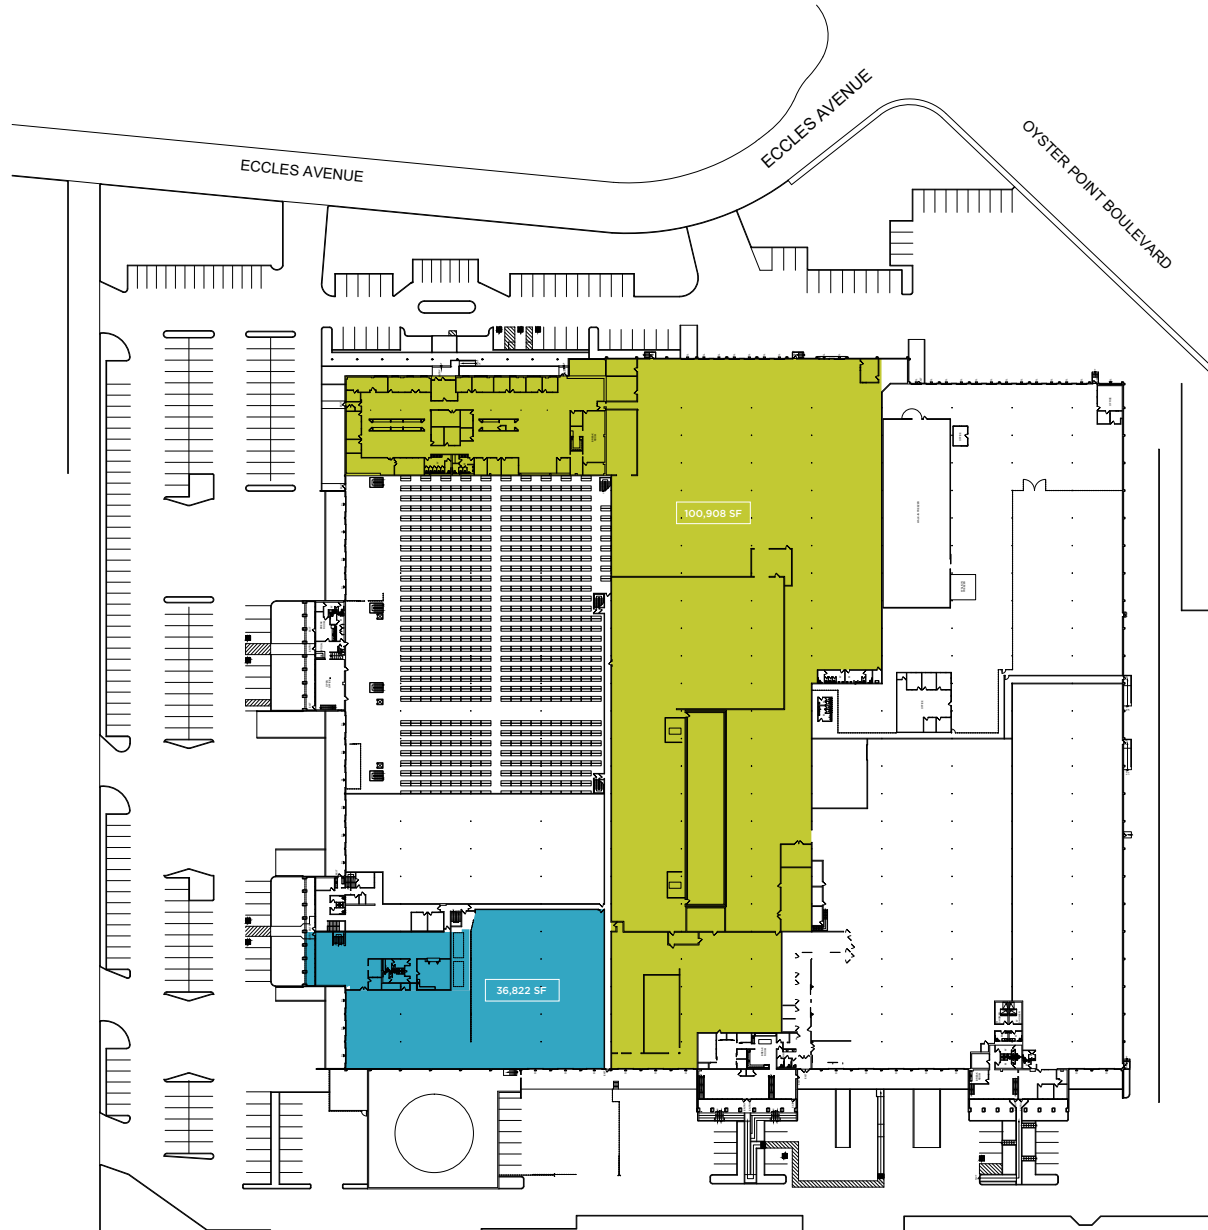

### **LEASE EXPIRATION**

VARIES BY SPACE

# // FLOOR PLANS

SITE PLAN | ±36,822 SF to ±137,730 SF

[CLICK HERE FOR A](#)

[3D VIRTUAL TOUR](#)