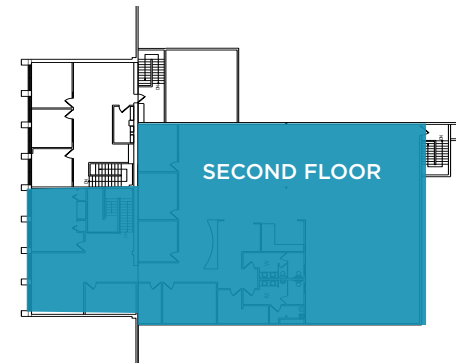

// FLOOR PLANS

578 ECCLES | ±36,822 SF

WAREHOUSE SF:	23,617 SF
OFFICE SF:	13,205 SF
CLEAR HEIGHT:	28'
LOADING DOCKS:	11
DRIVE-IN DOORS:	2
LEASE EXPIRATION:	07/18/2028