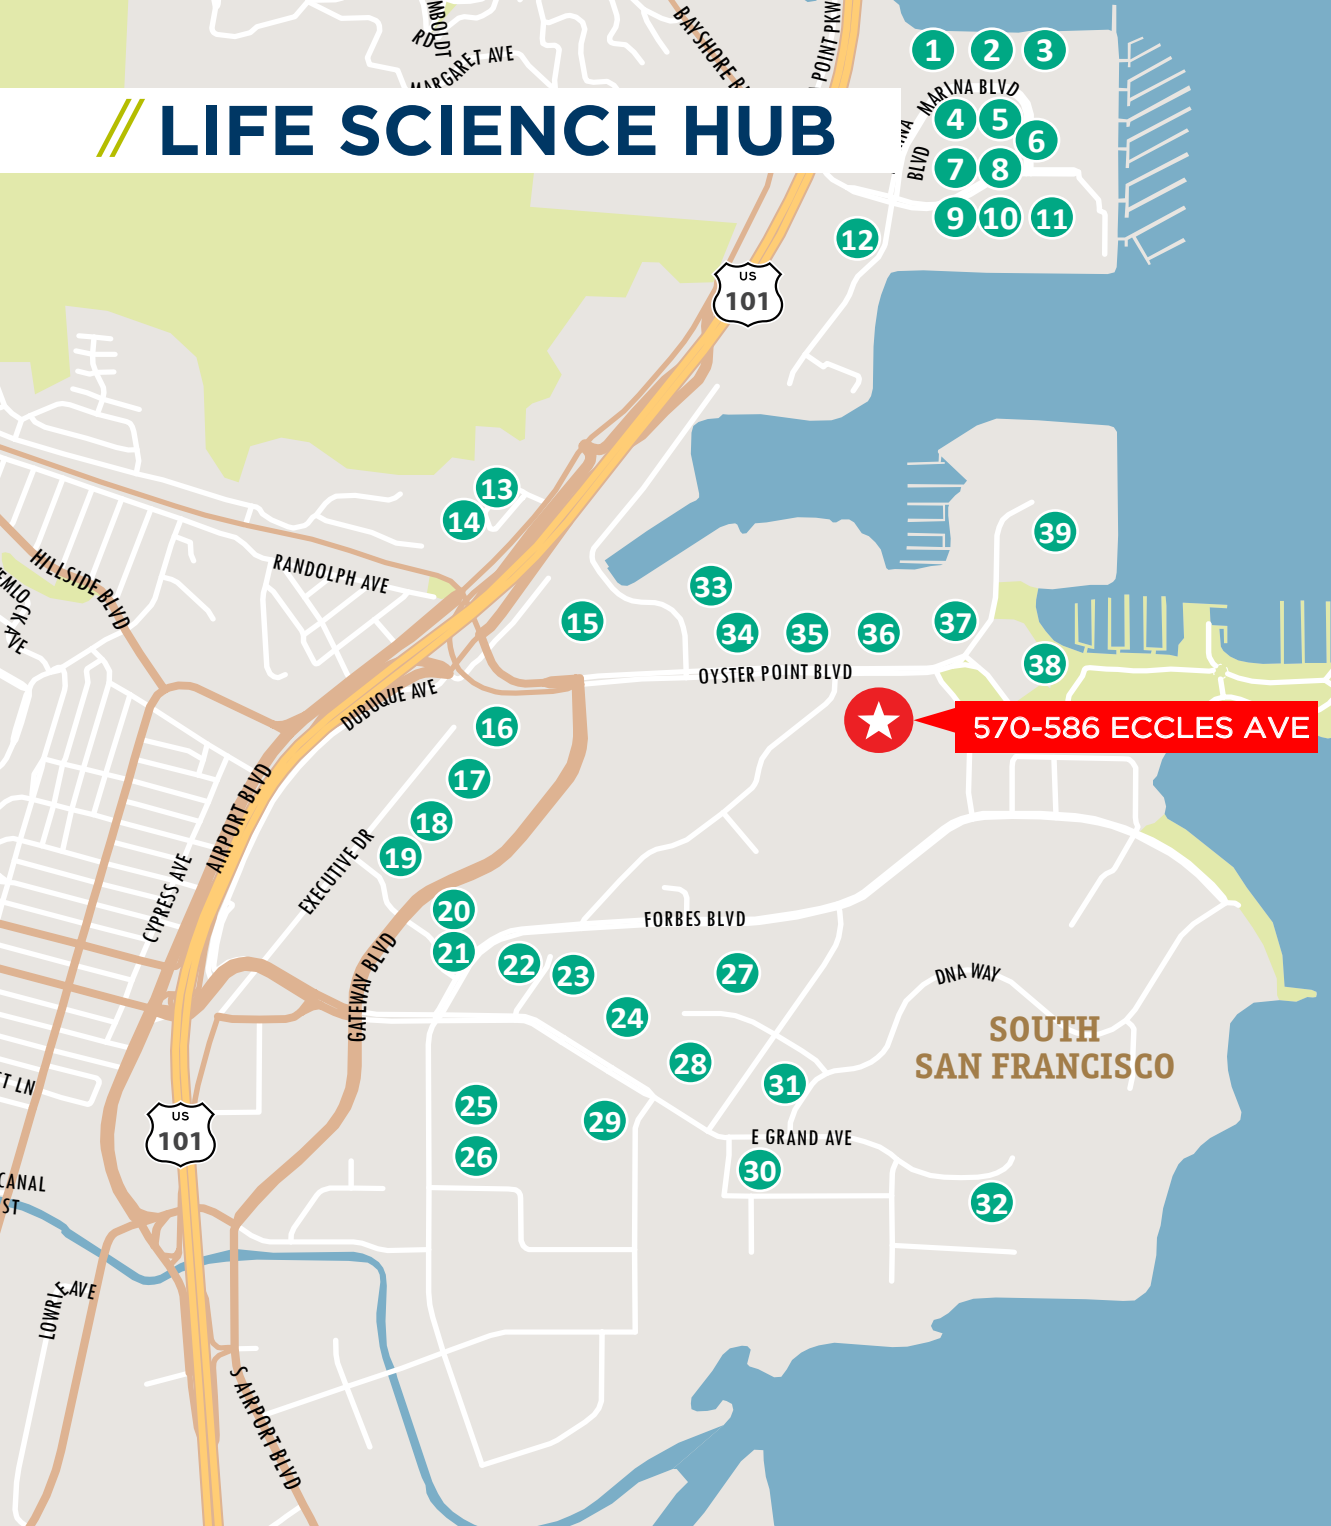

// LIFE SCIENCE HUB

1. Mammoth Freenome	17. CharlesRiver PB Bio Ideaxa
2. Ultragenyx	18. Nobell Lilly Twist
3. Sanfamo	19. Genentech Johnson & Johnson
4. Biomarin	20. AsherBio
5. Aimmune	21. RemeGen
6. UCSF	22. Merck
7. Janssen	23. Myriad GraphiteBio
8. Celgene	24. Verily
9. MyoKardia	25. Vaxart
10. Arcvus	26. TruCode Gene Repair
11. Annexon	27. Pfizer
12. Mission bio Veracyte Janssen Pharmaceuticas Tricida Tizona Therapeutics	28. Oric Pharmaceuticals
13. ArsenalBio Fluidigm Amphivena Pionyr Adaptive Myovant Tizona	29. Cytokinetics
14. Smartlabs Archaogen GigaGen Corbion Sana Biotechnology	30. Blades Therapeutics
15. Alector Globalblood FivePrime Denali AstraZeneca Erasca Cytomx	31. Unity
16. TenSizteenBio SmartLabs	32. Loxo Novome Lilly Cero Brightseed Genewiz Lyell
	33. Rigel Calico
	34. Amgen
	35. Prothena
	36. NGM Bio
	37. 23andMe
	38. Cytokinetics
	39. Arcus

// 570-586 ECCLES AVE
SOUTH SAN FRANCISCO, CA