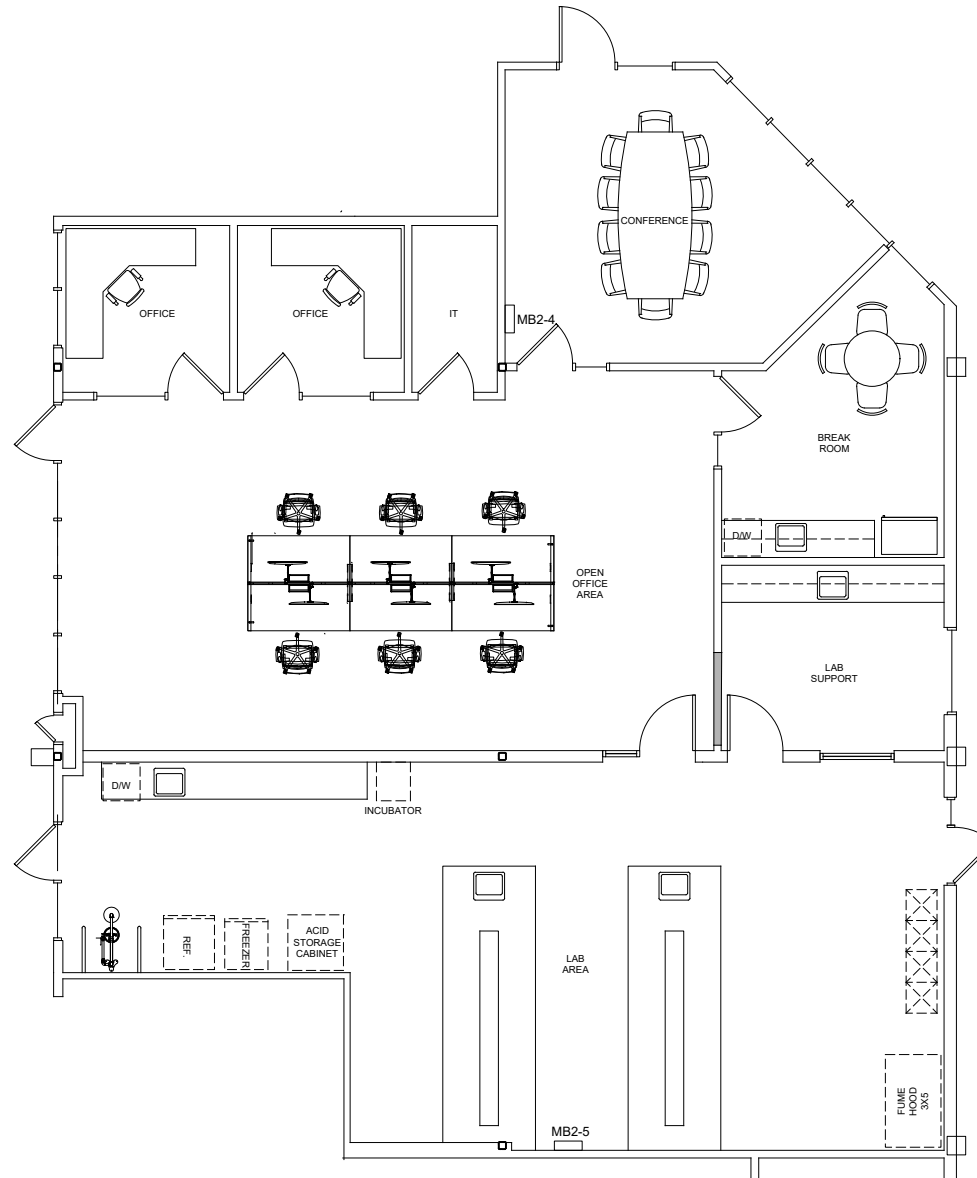

OFFICE

- 5 Private Offices
- Open Office Space
- Conference Room
- Break Area
- Storage Closet

LAB

- Open Lab Space
- 2 Lab Support Rooms
- 2 Fume Hoods

BAYSHORE LABS

150 NORTH HILL DRIVE, BRISBANE, CA

SUITE 1

SUITE #1

±2,987 SF | FLOOR PLAN

SPEC OFFICE / LAB
AVAILABLE NOW

RECENTLY COMPLETED
SPEC SUITE

CLICK HERE FOR
INTERACTIVE
360°
TOUR

OFFICE

- 2 Private Offices
- Conference Room
- IT Room
- Break Area
- Open Office Space

LAB

- Open Lab Space
- Lab Support Room
- Incubator
- Fume Hood
- Refrigerator & Freezer
- 2 DW
- Acid Storage Cabinet

BAYSHORE LABS

150 NORTH HILL DRIVE, BRISBANE, CA

SUITE 14

SUITE #14

±2,778 SF | FLOOR PLAN