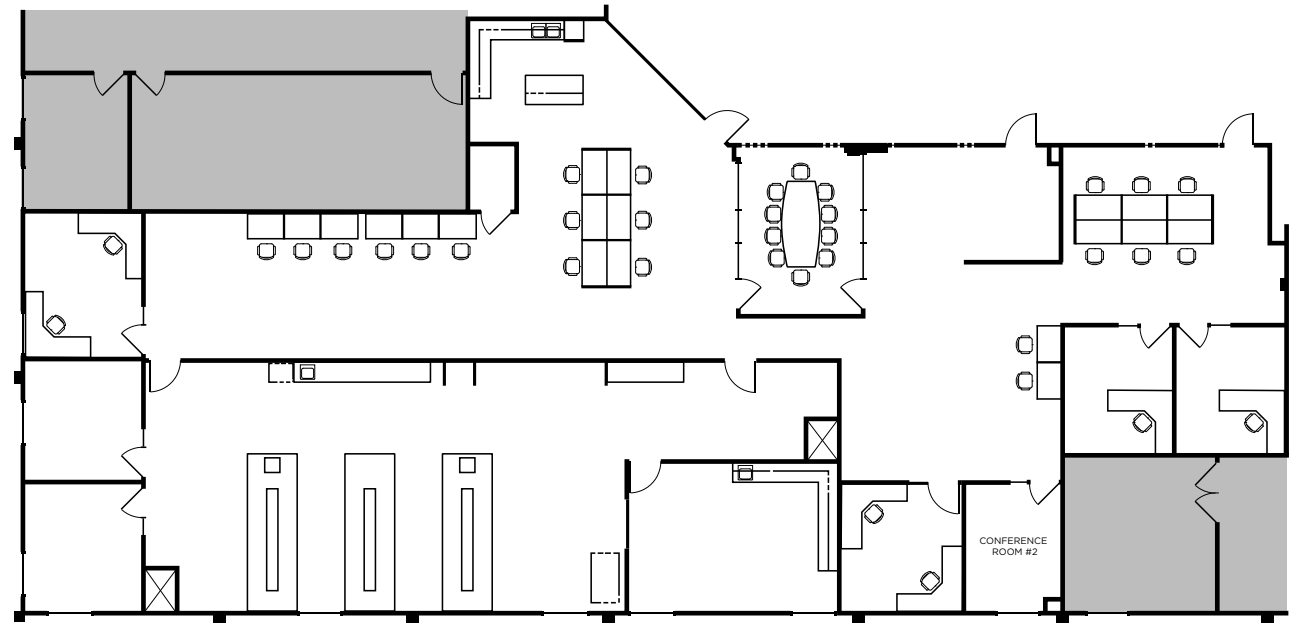

SUITE #31

±6,874 SF | FLOOR PLAN

OFFICE / LAB
AVAILABLE Q3 2024

OFFICE

- 5 Breakout/Private Offices
- Open Conference Room
- Lobby
- Break Room
- Open Office Space

LAB

- 3 Lab Support Rooms
- 3 Benches
- 2 Sinks
- Open Lab Space
- 1 Fume Hood

SUITE #9

±7,197 SF | FLOOR PLAN

**OFFICE / LAB
AVAILABLE NOW**

OFFICE

- Lobby
- 2 Private Offices
- One Large Conference/
Training Room
- Break Room
- One Storage Closet

LAB

- Open Lab Space
- One Lab Support Room
- 2 Benches
- 2 Sinks
- Additional Portable Benching