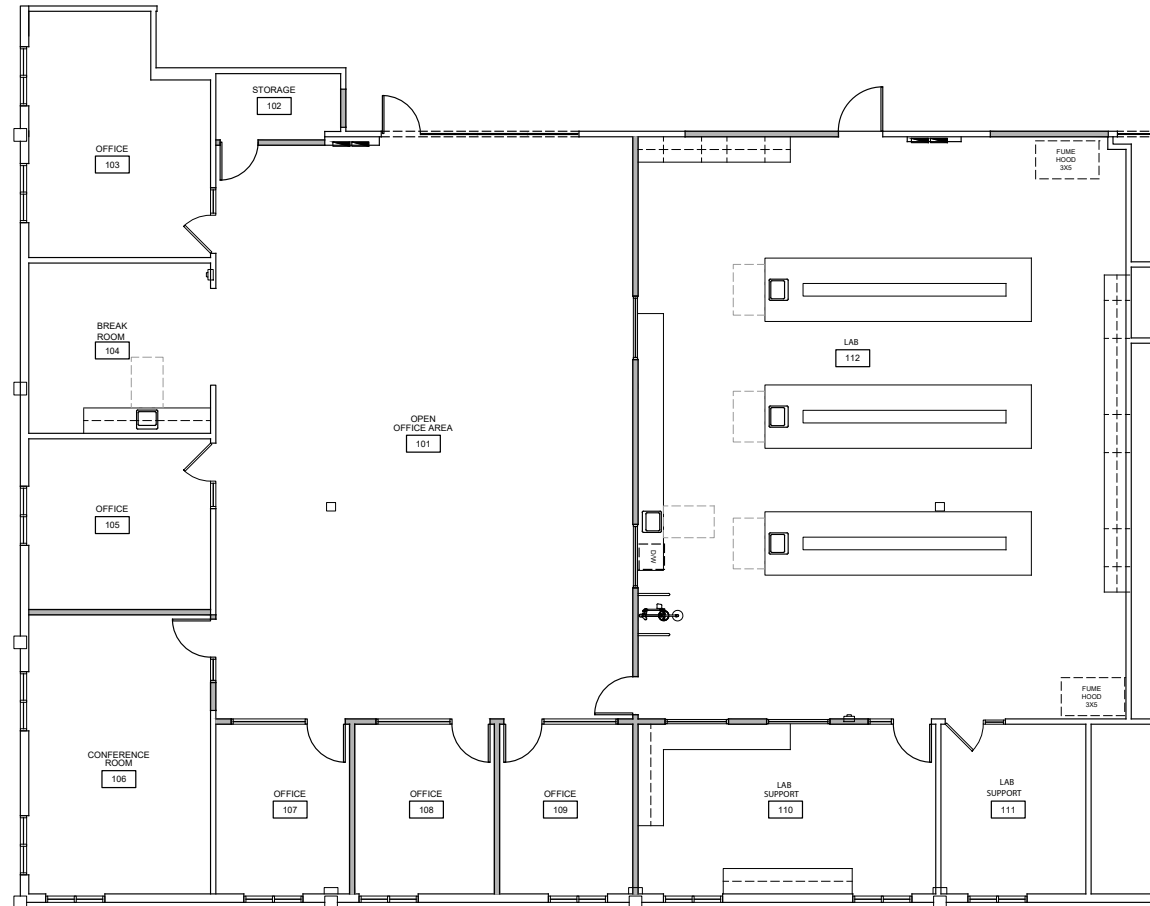

BAYSHORE LABS

150 NORTH HILL DRIVE, BRISBANE, CA

SUITE 28

SUITE #28

±6,806 SF | FLOOR PLAN

SPEC OFFICE / LAB
AVAILABLE NOW

RECENTLY COMPLETED
SPEC SUITE

CLICK HERE FOR
INTERACTIVE
360°
TOUR

OFFICE

- 5 Private Offices
- Open Office Space
- Conference Room
- Break Area
- Storage Closet

LAB

- Open Lab Space
- 2 Lab Support Rooms
- 2 Fume Hoods

BAYSHORE LABS

150 NORTH HILL DRIVE, BRISBANE, CA

SUITE 1

SUITE #1

±2,987 SF | FLOOR PLAN

SPEC OFFICE / LAB
AVAILABLE NOW

RECENTLY COMPLETED
SPEC SUITE

CLICK HERE FOR
INTERACTIVE
360°
TOUR

OFFICE

- 2 Private Offices
- Conference Room
- IT Room
- Break Area
- Open Office Space