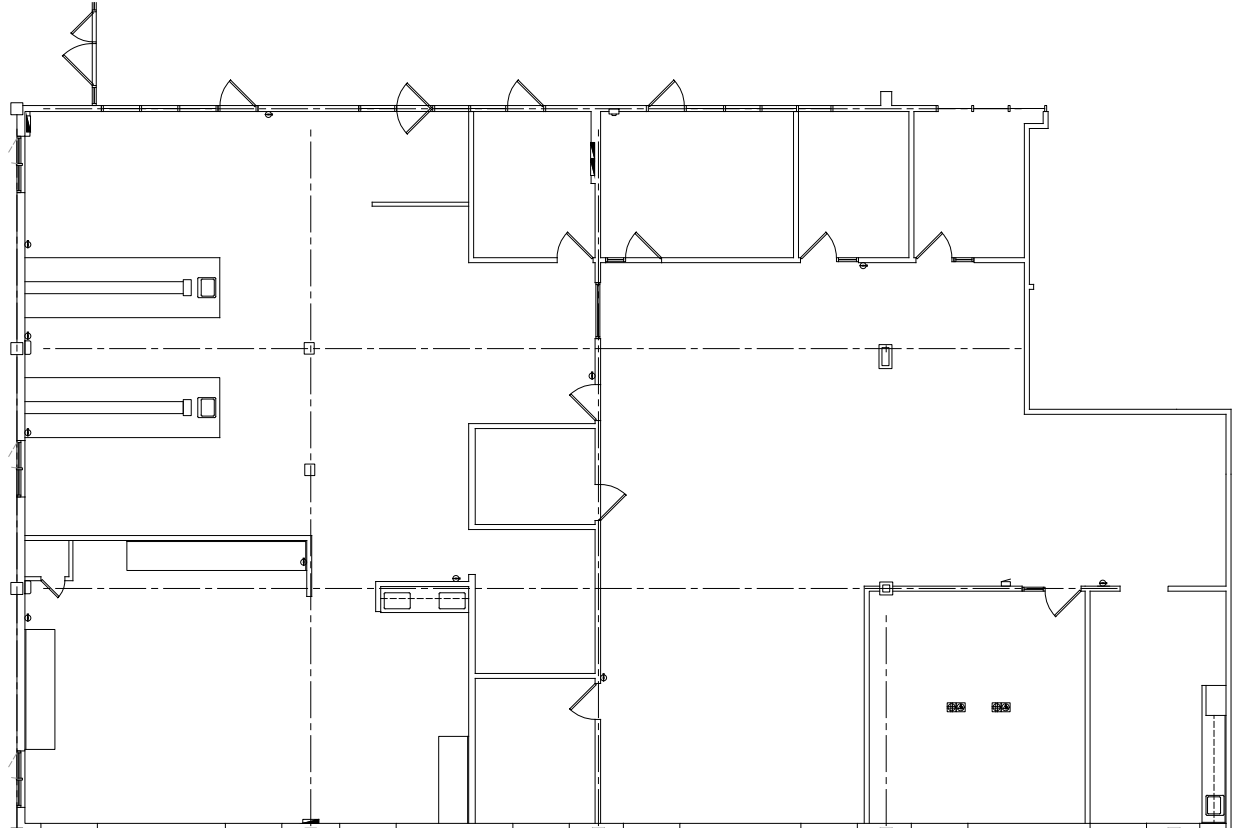

SUITE #31

±6,874 SF | FLOOR PLAN

OFFICE / LAB
AVAILABLE Q3 2024

OFFICE

- 5 Breakout/Private Offices
- Open Conference Room
- Lobby
- Break Room
- Open Office Space

LAB

- 3 Lab Support Rooms
- 3 Benches
- 2 Sinks
- Open Lab Space
- 1 Fume Hood

SUITE #9

±7,197 SF | FLOOR PLAN

**OFFICE / LAB
AVAILABLE NOW**

OFFICE

- Lobby
- 2 Private Offices
- One Large Conference/
Training Room
- Break Room
- One Storage Closet

LAB

- Open Lab Space
- One Lab Support Room
- 2 Benches
- 2 Sinks
- Additional Portable Benching