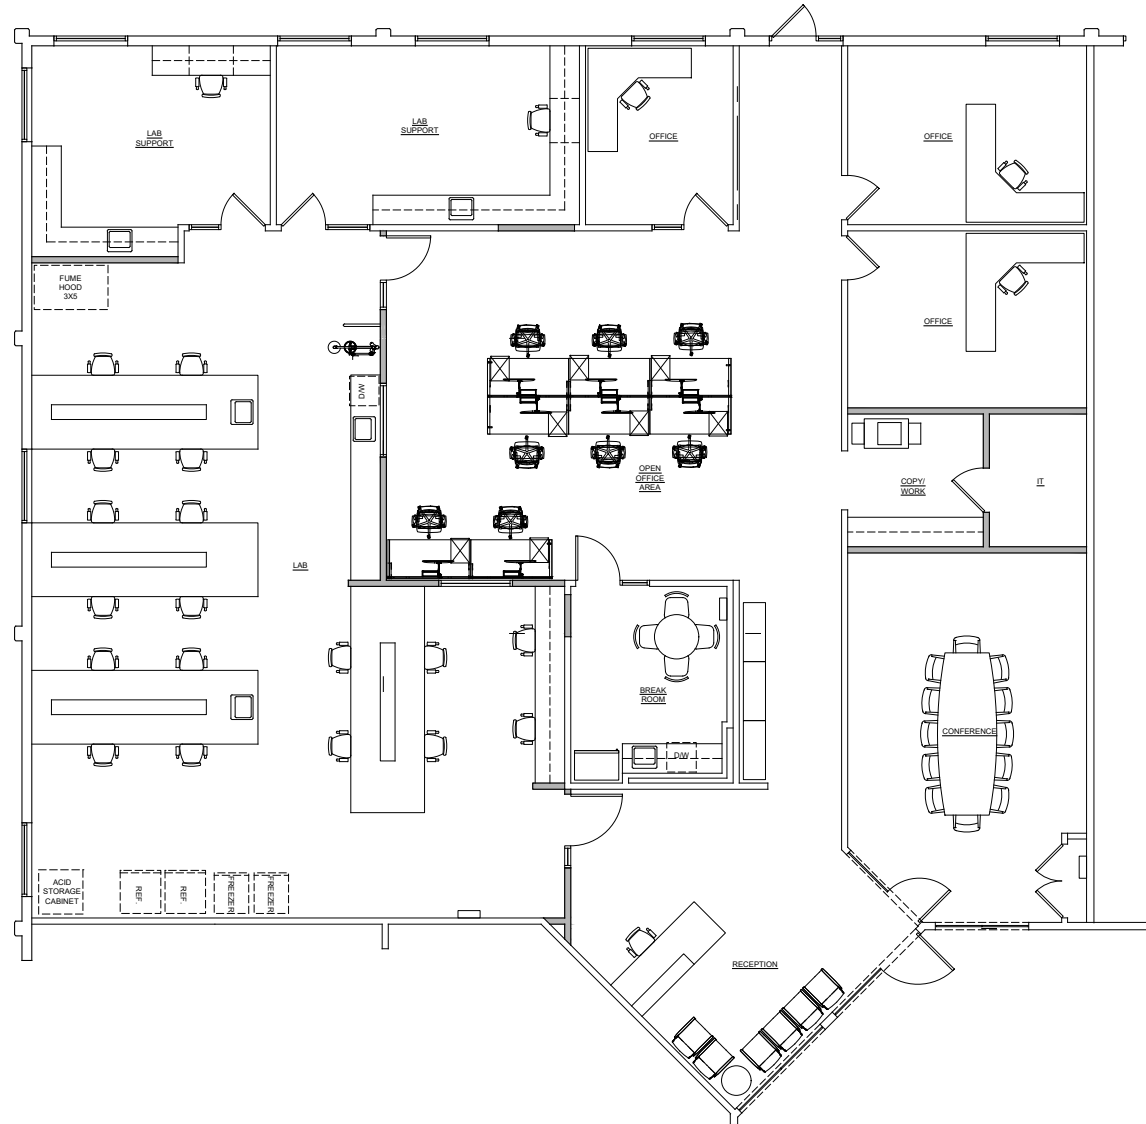

LAB

- Open Lab Space
- Lab Support Room
- Incubator
- Fume Hood
- Refrigerator & Freezer
- 2 DW
- Acid Storage Cabinet

BAYSHORE LABS

150 NORTH HILL DRIVE, BRISBANE, CA

SUITE 14

SUITE #14

±2,778 SF | FLOOR PLAN

SUITE #15 ±5,740 SF | FLOOR PLAN

**SPEC OFFICE / LAB
AVAILABLE Q1 2024**

OFFICE

- 3 Private Offices
- Open Office Space
- Conference Room
- Break Area
- Copy Room
- IT Room
- Reception Area

LAB

- Open Lab Space
- 2 Lab Support Rooms

SUITE #31

±6,874 SF | FLOOR PLAN

OFFICE / LAB
AVAILABLE Q3 2024

OFFICE

- 5 Breakout/Private Offices
- Open Conference Room
- Lobby
- Break Room
- Open Office Space

LAB

- 3 Lab Support Rooms
- 3 Benches
- 2 Sinks
- Open Lab Space
- 1 Fume Hood

SUITE #9

±7,197 SF | FLOOR PLAN

**OFFICE / LAB
AVAILABLE NOW**

OFFICE

- Lobby
- 2 Private Offices
- One Large Conference/
Training Room
- Break Room
- One Storage Closet

LAB

- Open Lab Space
- One Lab Support Room
- 2 Benches
- 2 Sinks
- Additional Portable Benching