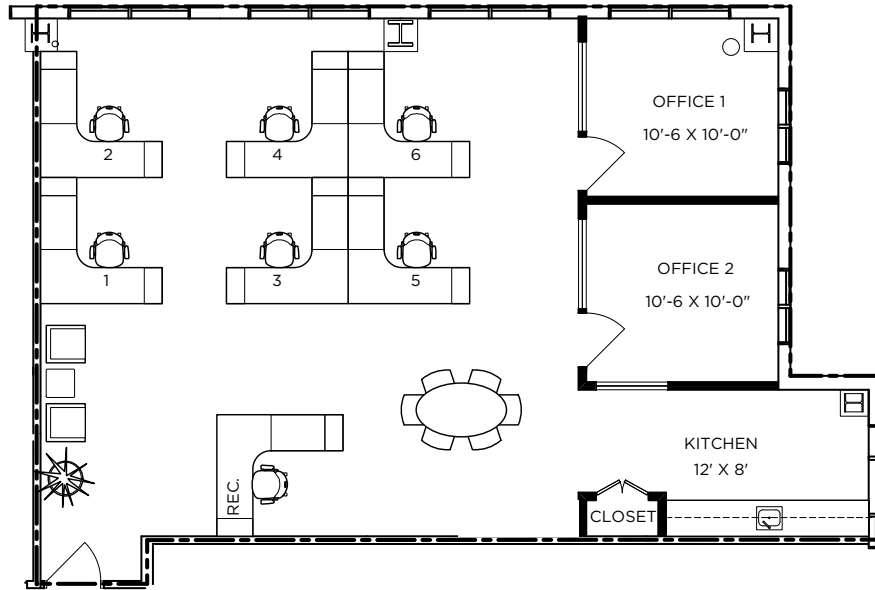

WOODSIDE OFFICE CENTER

7250 Redwood Boulevard Novato, CA 94945

SUITE 211: ± 1,478 RSF

SUITE HIGHLIGHTS

- 2 private offices
- Kitchenette
- Open area

Steven Leonard
+1 415 722 1080
Steven.Leonard@cushwake.com
Lic. 00909604