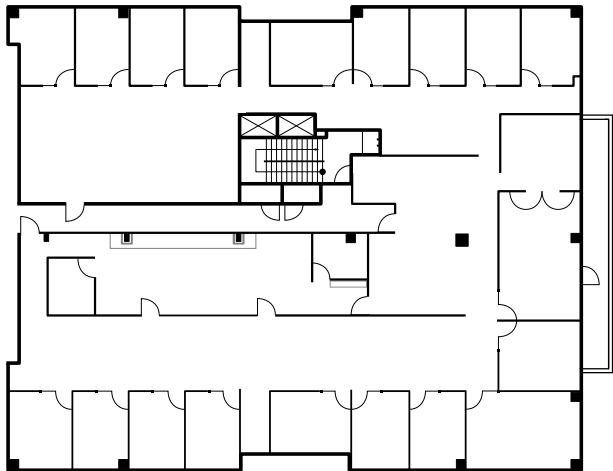

## SUITE 375: ± 9,141 RSF

\*Can be demised to ± 3,000 RSF