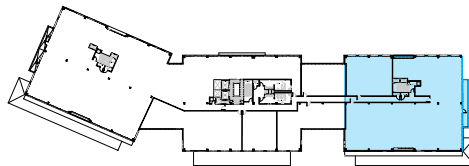

SUITE HIGHLIGHTS

- Exterior private offices
- Large conference room
- Private balcony
- Great window-line