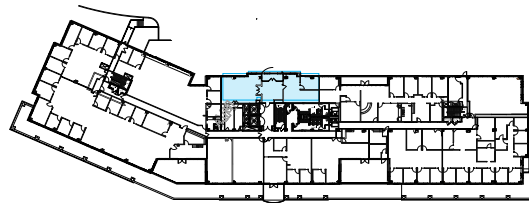

SUITE HIGHLIGHTS

- 2 privates and open area
- Direct access off the elevator