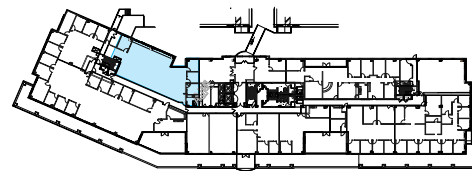

SUITE HIGHLIGHTS

- Break room
- 3 private offices
- Conference room
- Open area