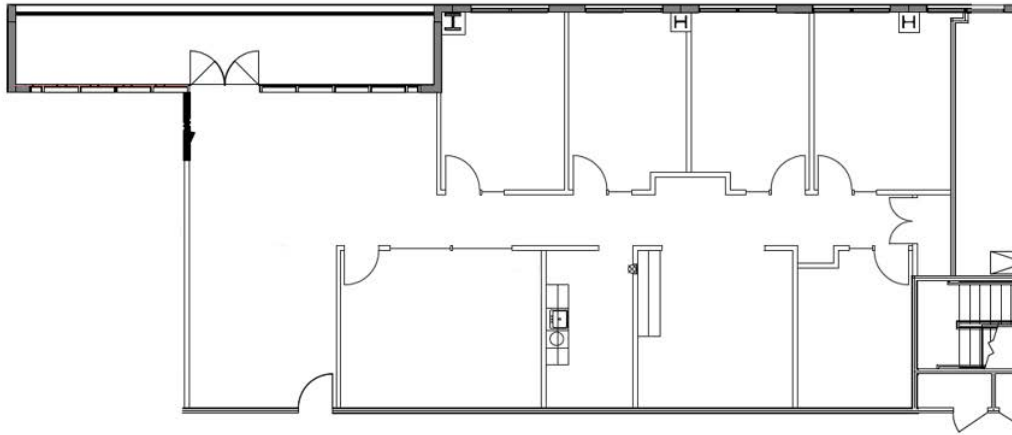

WOODSIDE OFFICE CENTER

7250 Redwood Boulevard Novato, CA 94945

SUITE 111: ± 2,841 RSF

SUITE HIGHLIGHTS

- 4 private offices
- 1 conference room
- Kitchenette
- Copy room
- Outdoor terrace

Steven Leonard
+1 415 722 1080
Steven.Leonard@cushwake.com
Lic. 00909604