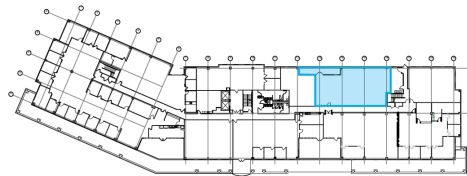

WOODSIDE OFFICE CENTER

7250 Redwood Boulevard Novato, CA 94945

SUITE 111: ± 2,841 RSF

SUITE HIGHLIGHTS

- 4 private offices
- 1 conference room
- Kitchenette
- Copy room
- Outdoor terrace

Steven Leonard
+1 415 722 1080
Steven.Leonard@cushwake.com
Lic. 00909604