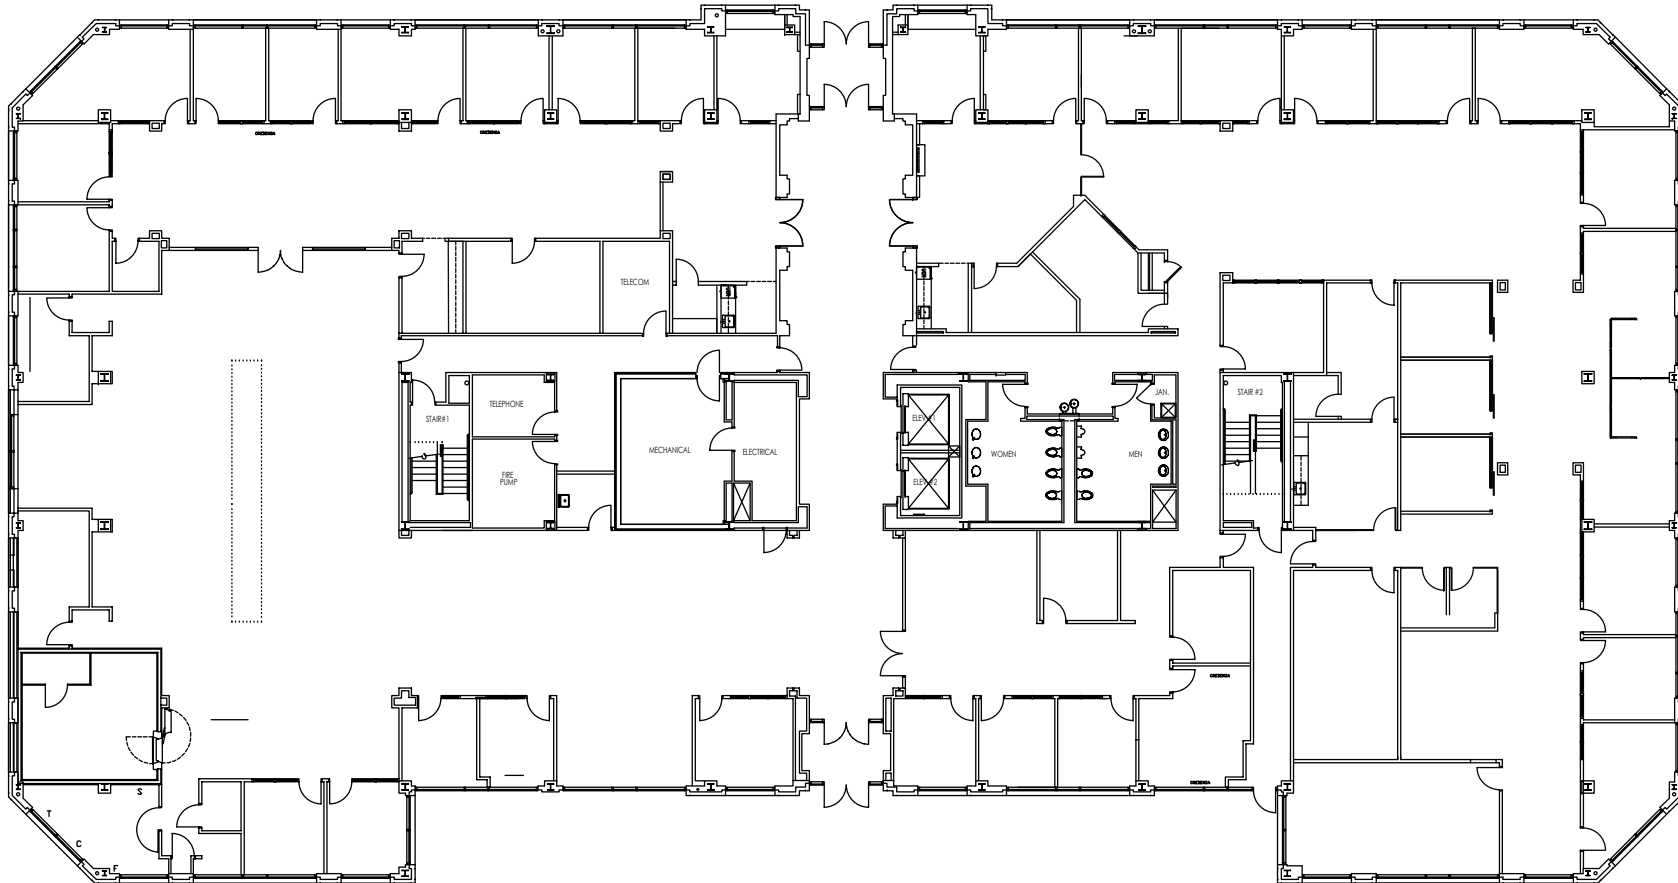

628 GREEN VALLEY RD

GREENSBORO, NC 27408

GREEN VALLEY OFFICE PARK 1ST FLOOR AVAILABILITY

NO AVAILABILITY