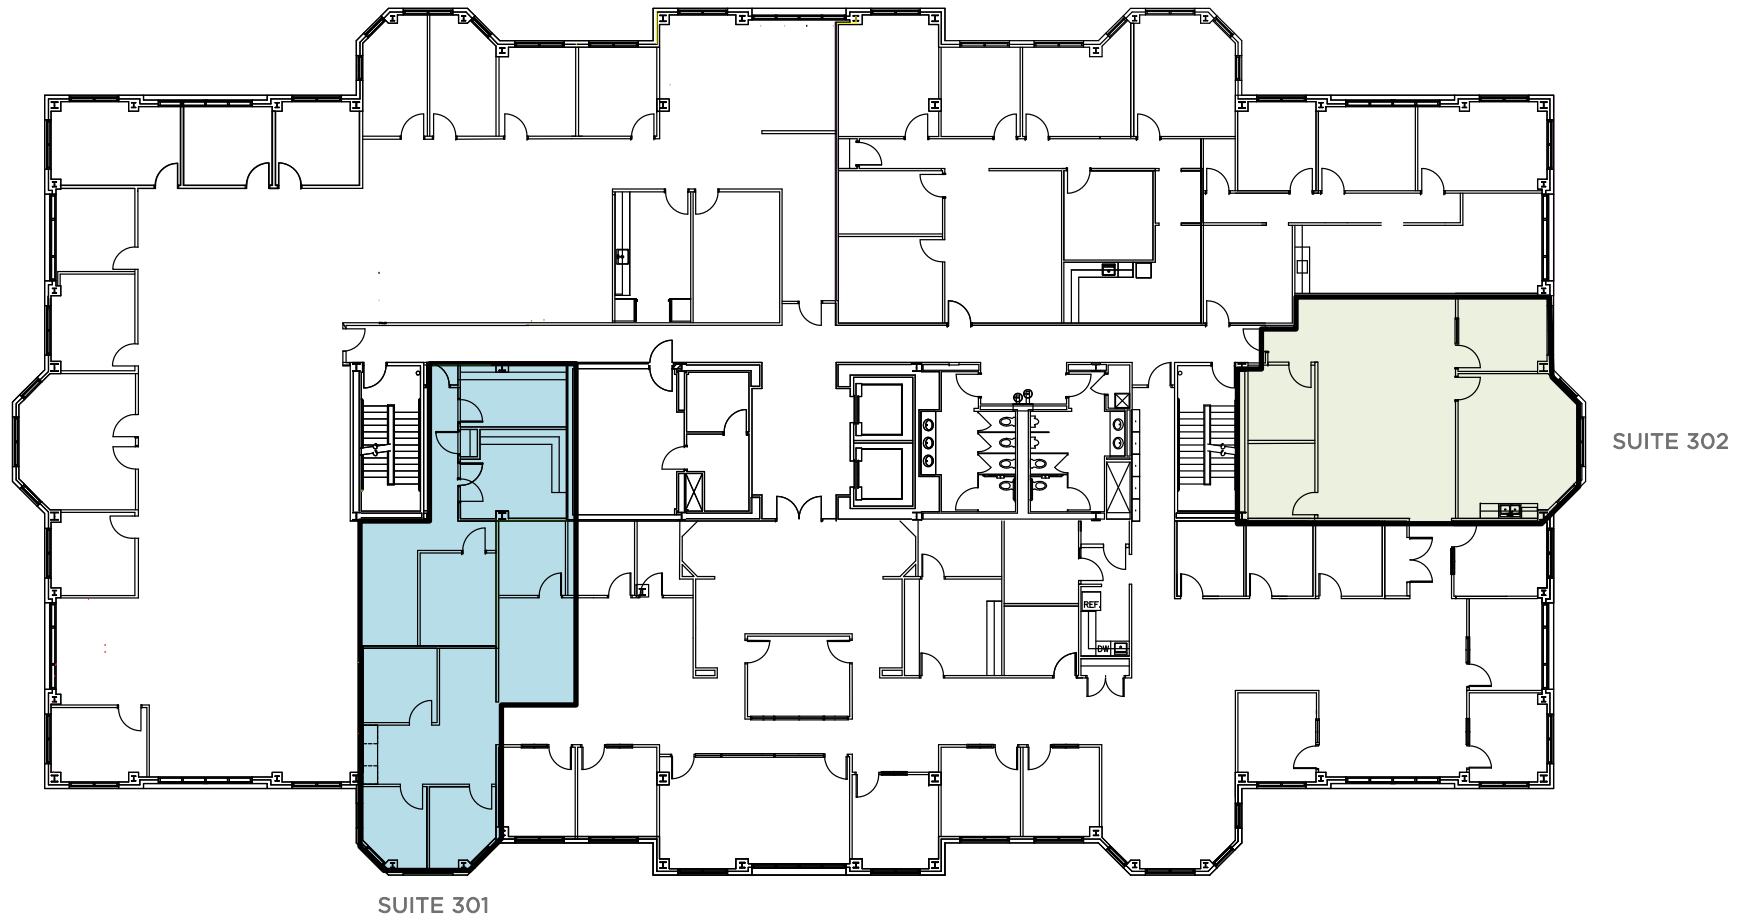

628 GREEN VALLEY RD
GREENSBORO, NC 27408

GREEN VALLEY OFFICE PARK
3RD FLOOR AVAILABILITY

SUITE 302	1,419 +/- RSF Available
SUITE 301	1,557 +/- RSF Available

Kevin Kemp, SIOR
Senior Director
+1 336 812 3307
kevin.kemp@cushwake.com