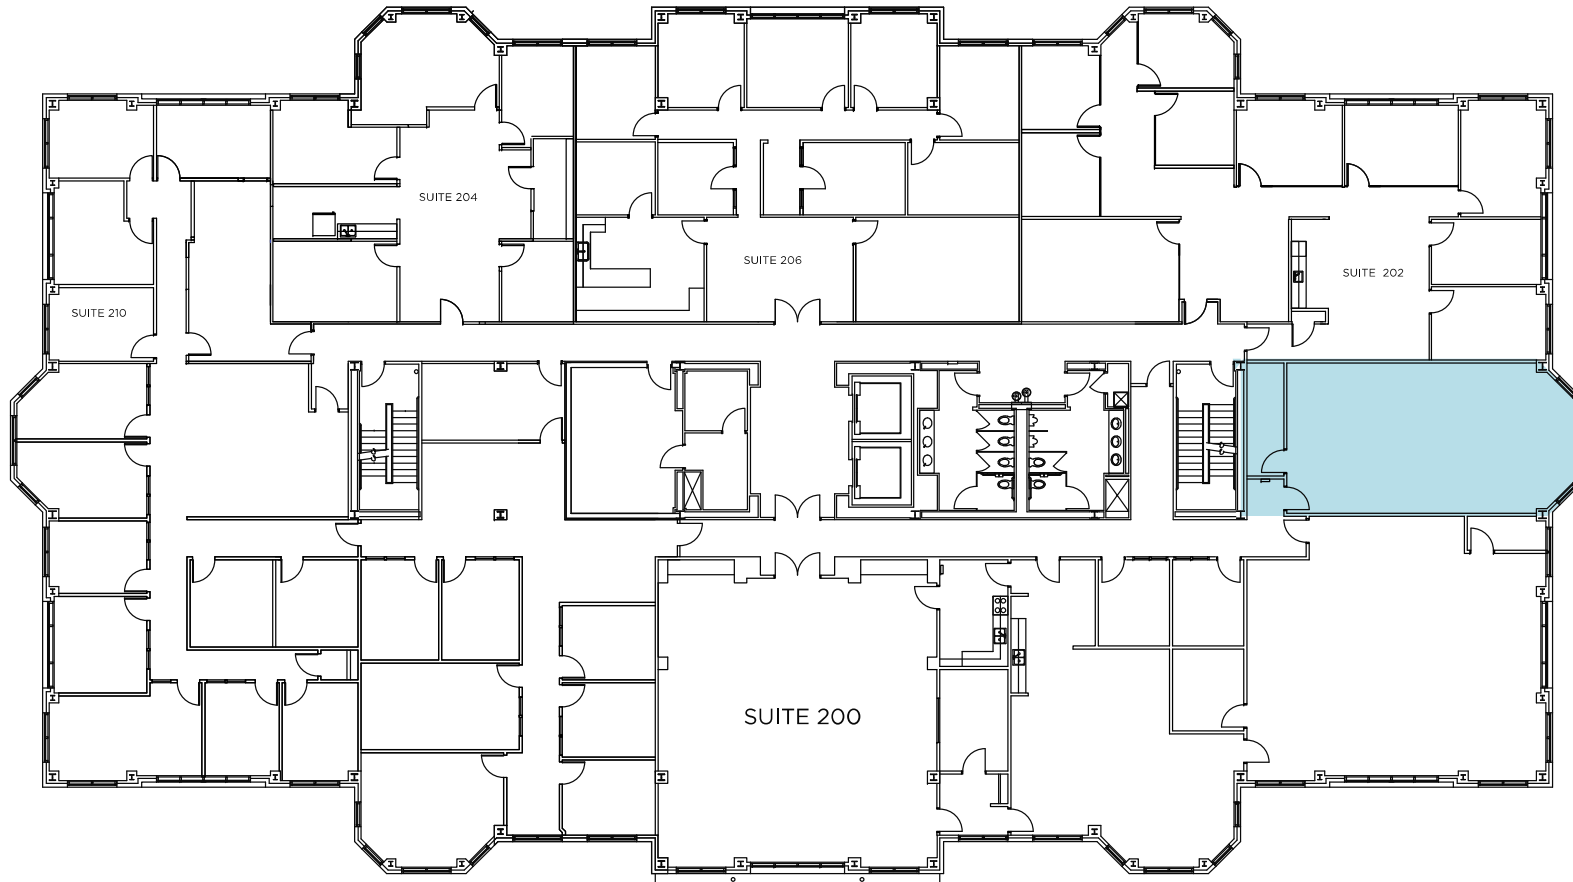

628 GREEN VALLEY RD
GREENSBORO, NC 27408

GREEN VALLEY OFFICE PARK
2ND FLOOR AVAILABILITY

SUITE 201

940 +/- RSF Available

Kevin Kemp, SIOR
Senior Director
+1 336 812 3307
kevin.kemp@cushwake.com

Raffi Simel, SIOR
Senior Associate
+1 336 289 2541
raffi.simel@cushwake.com