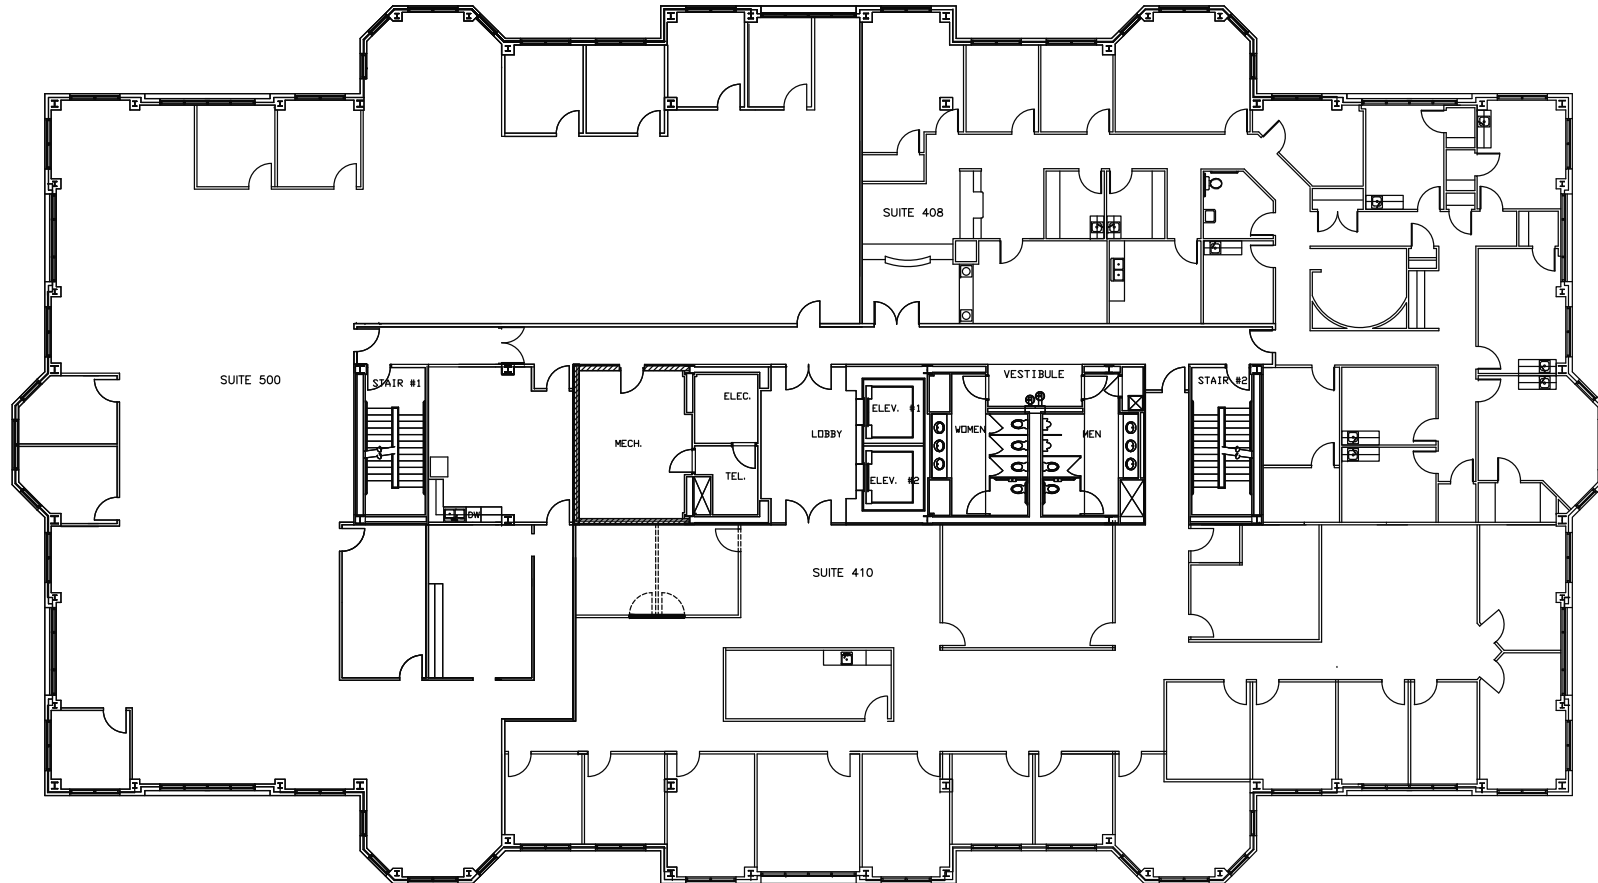

NO AVAILABILITY

Kevin Kemp, SIOR
Senior Director
+1 336 812 3307
kevin.kemp@cushwake.com

Raffi Simel, SIOR
Senior Associate
+1 336 289 2541
raffi.simel@cushwake.com