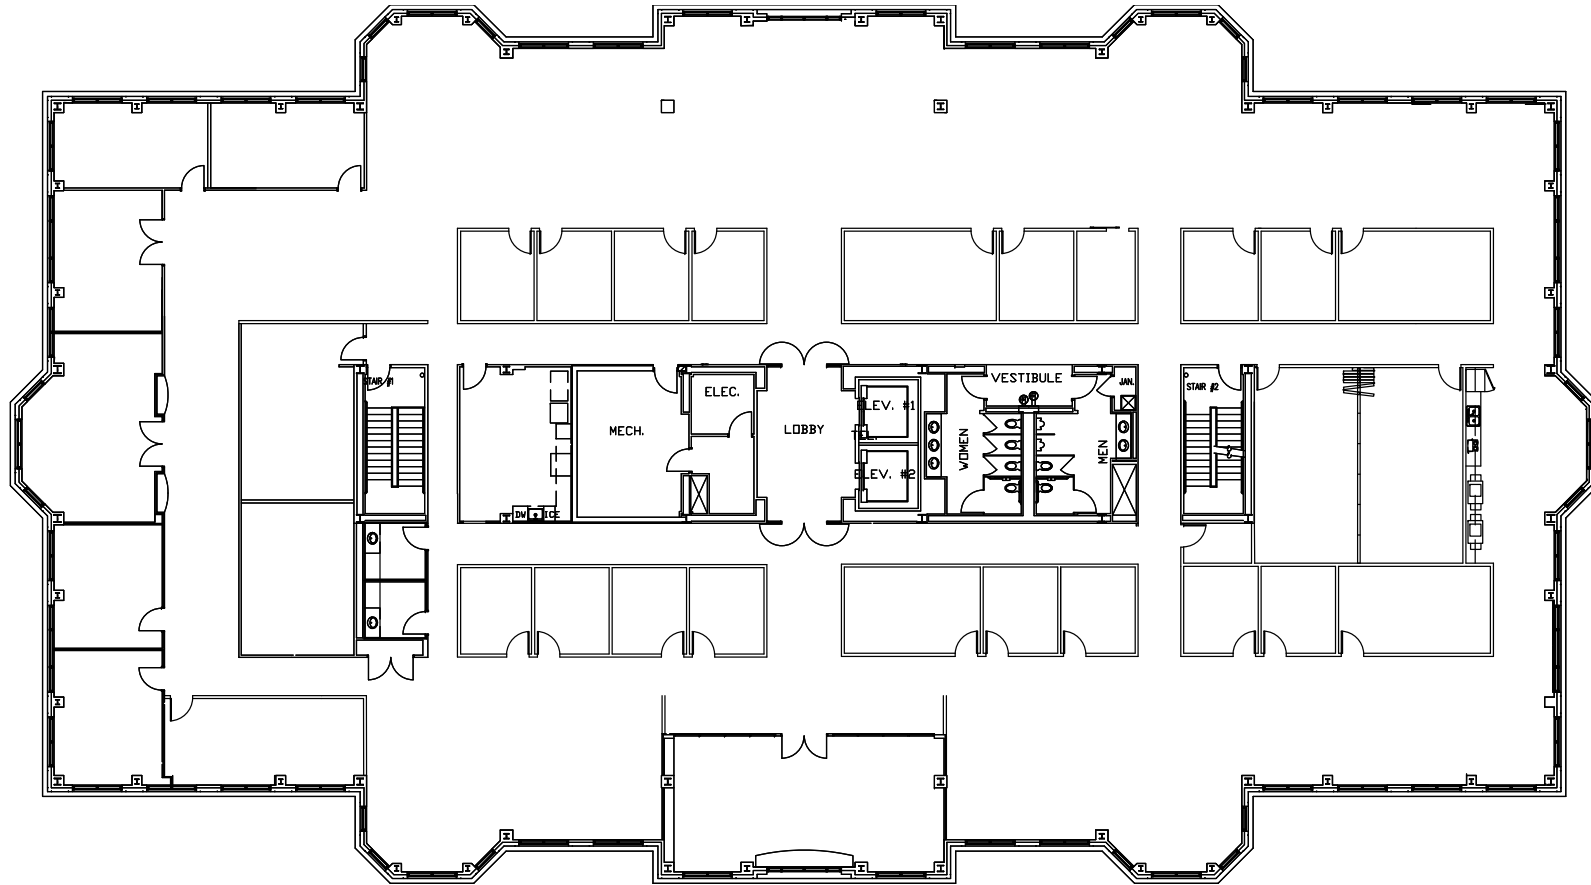

NO AVAILABILITY

Kevin Kemp, SIOR
Senior Director
+1 336 812 3307
kevin.kemp@cushwake.com

Raffi Simel, SIOR
Senior Associate
+1 336 289 2541
raffi.simel@cushwake.com