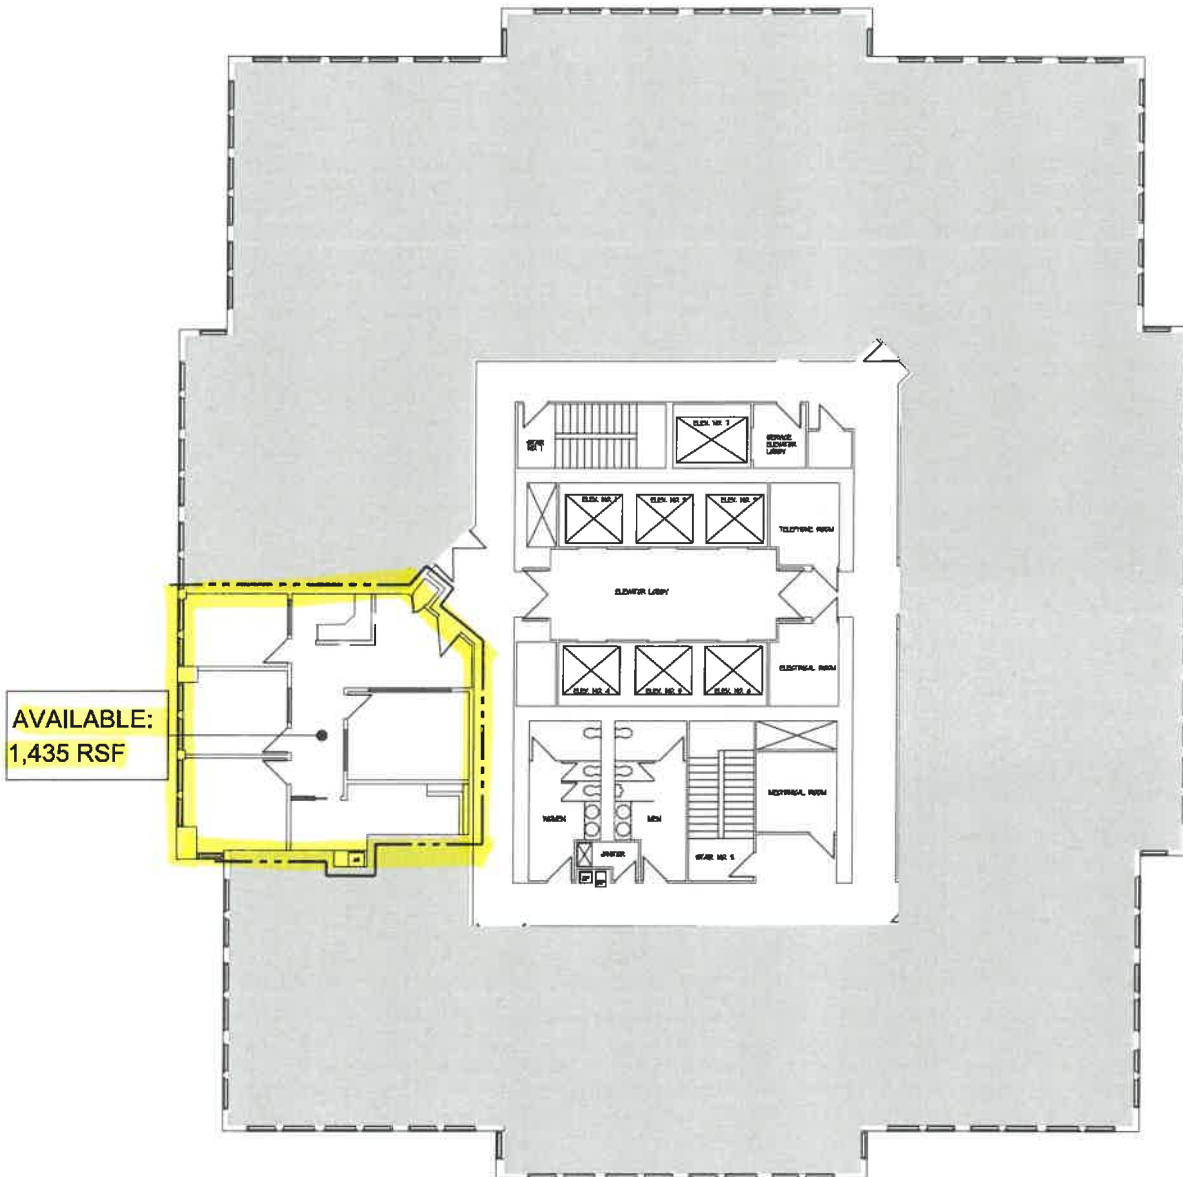

DRAWING TITLE: <b>2ND FLOOR PLAN</b>	SCALE: <b>NTS</b>	DRAWING NO: <b>A1.02</b>
	DATE: <b>12/11/20</b>	
JOB NAME: <b>ONE CENTURY TOWER - 265 CHURCH STREET, NEW HAVEN, CT</b>	JOB NO: <b>20012.04</b>	PAGE NO: <b>-</b>

DRAWING TITLE: <b>5TH FLOOR PLAN</b>	SCALE: <b>NTS</b>	DRAWING NO: <b>A1.05</b>
	DATE: <b>12/11/20</b>	
JOB NAME: <b>ONE CENTURY TOWER - 265 CHURCH STREET, NEW HAVEN, CT</b>	JOB NO: <b>20012.04</b>	PAGE NO: <b>-</b>

DRAWING TITLE: <b>8TH FLOOR PLAN</b>	SCALE: NTS	DRAWING NO: <b>A1.08</b>
	DATE: 12/11/20	
JOB NAME: ONE CENTURY TOWER - 265 CHURCH STREET, NEW HAVEN, CT	JOB NO: 20012.04	PAGE NO: -

DRAWING TITLE: <b>10TH FLOOR PLAN</b>	SCALE: NTS	DRAWING NO: <b>A1.10</b>
	DATE: 12/11/20	
JOB NAME: ONE CENTURY TOWER - 265 CHURCH STREET, NEW HAVEN, CT	JOB NO: 20012.04	PAGE NO: -

DRAWING TITLE: <b>12TH FLOOR PLAN</b>	SCALE: NTS	DRAWING NO: <b>A1.12</b>
	DATE: 12/11/20	
JOB NAME: ONE CENTURY TOWER - 265 CHURCH STREET, NEW HAVEN, CT	JOB NO: 20012.04	PAGE NO: -