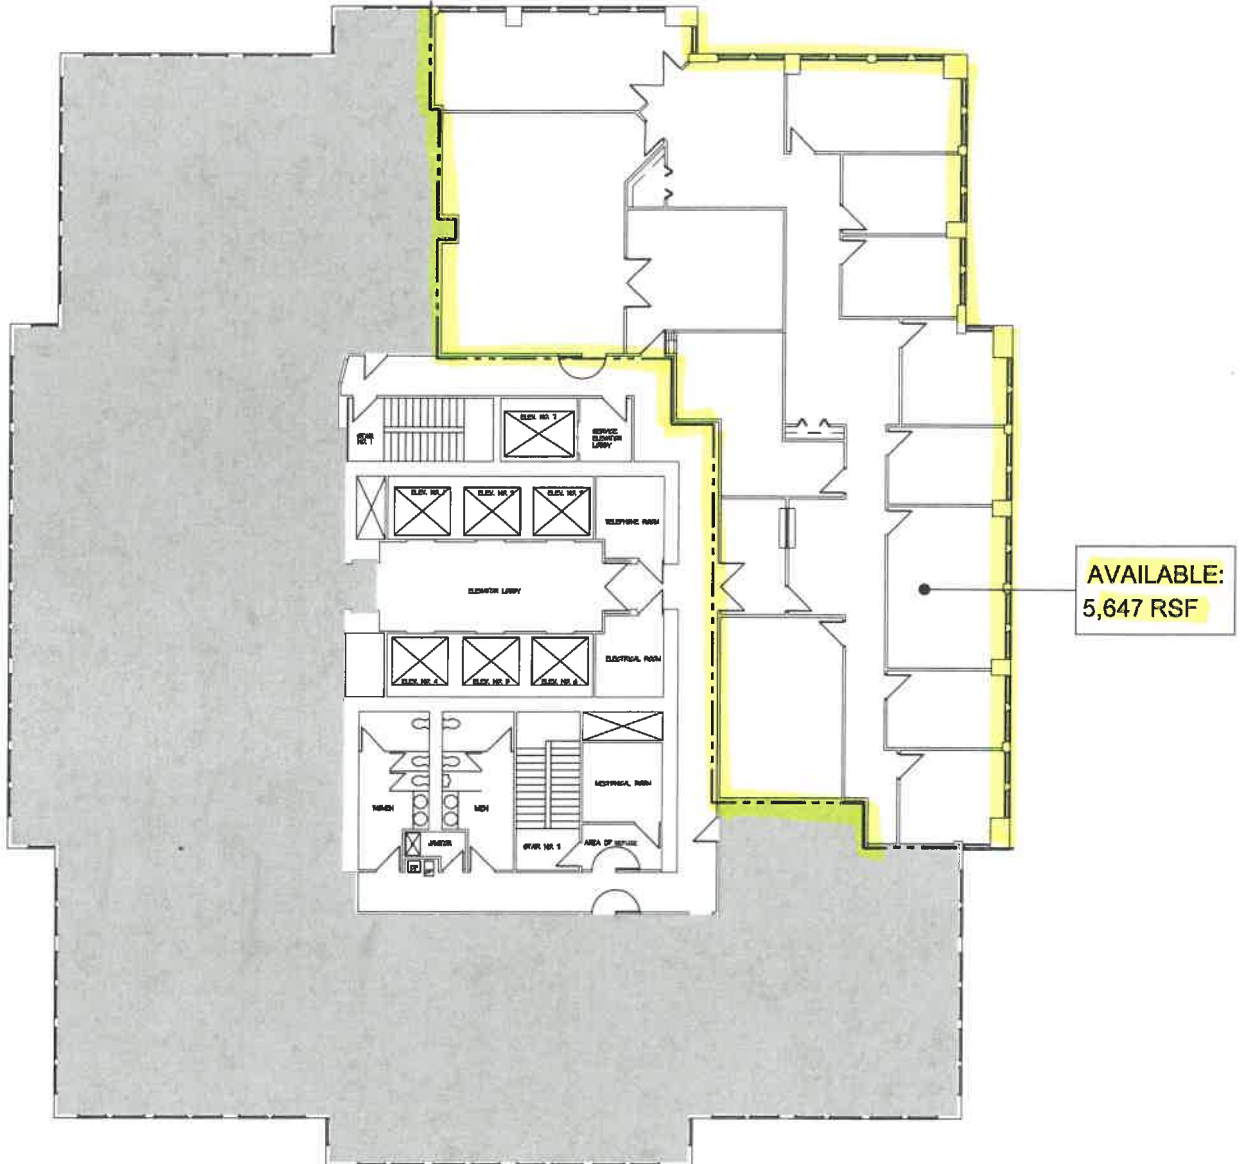

DRAWING TITLE: <b>2ND FLOOR PLAN</b>	SCALE: <b>NTS</b>	DRAWING NO: <b>A1.02</b>
	DATE: <b>12/11/20</b>	
JOB NAME: <b>ONE CENTURY TOWER - 265 CHURCH STREET, NEW HAVEN, CT</b>	JOB NO: <b>20012.04</b>	PAGE NO: <b>-</b>

DRAWING TITLE: <b>5TH FLOOR PLAN</b>	SCALE: <b>NTS</b>	DRAWING NO: <b>A1.05</b>
	DATE: <b>12/11/20</b>	
JOB NAME: <b>ONE CENTURY TOWER - 265 CHURCH STREET, NEW HAVEN, CT</b>	JOB NO: <b>20012.04</b>	PAGE NO: <b>-</b>

DRAWING TITLE: <b>11TH FLOOR PLAN</b>	SCALE: <b>NTS</b>	DRAWING NO: <b>A1.11</b>
	DATE: <b>3/2/21</b>	
JOB NAME: <b>ONE CENTURY TOWER - 265 CHURCH STREET, NEW HAVEN, CT</b>	JOB NO: <b>20012.04</b>	PAGE NO: <b>-</b>

DRAWING TITLE: <b>12TH FLOOR PLAN</b>	SCALE: NTS	DRAWING NO: <b>A1.12</b>
	DATE: 12/11/20	
JOB NAME: ONE CENTURY TOWER - 265 CHURCH STREET, NEW HAVEN, CT	JOB NO: 20012.04	PAGE NO: -