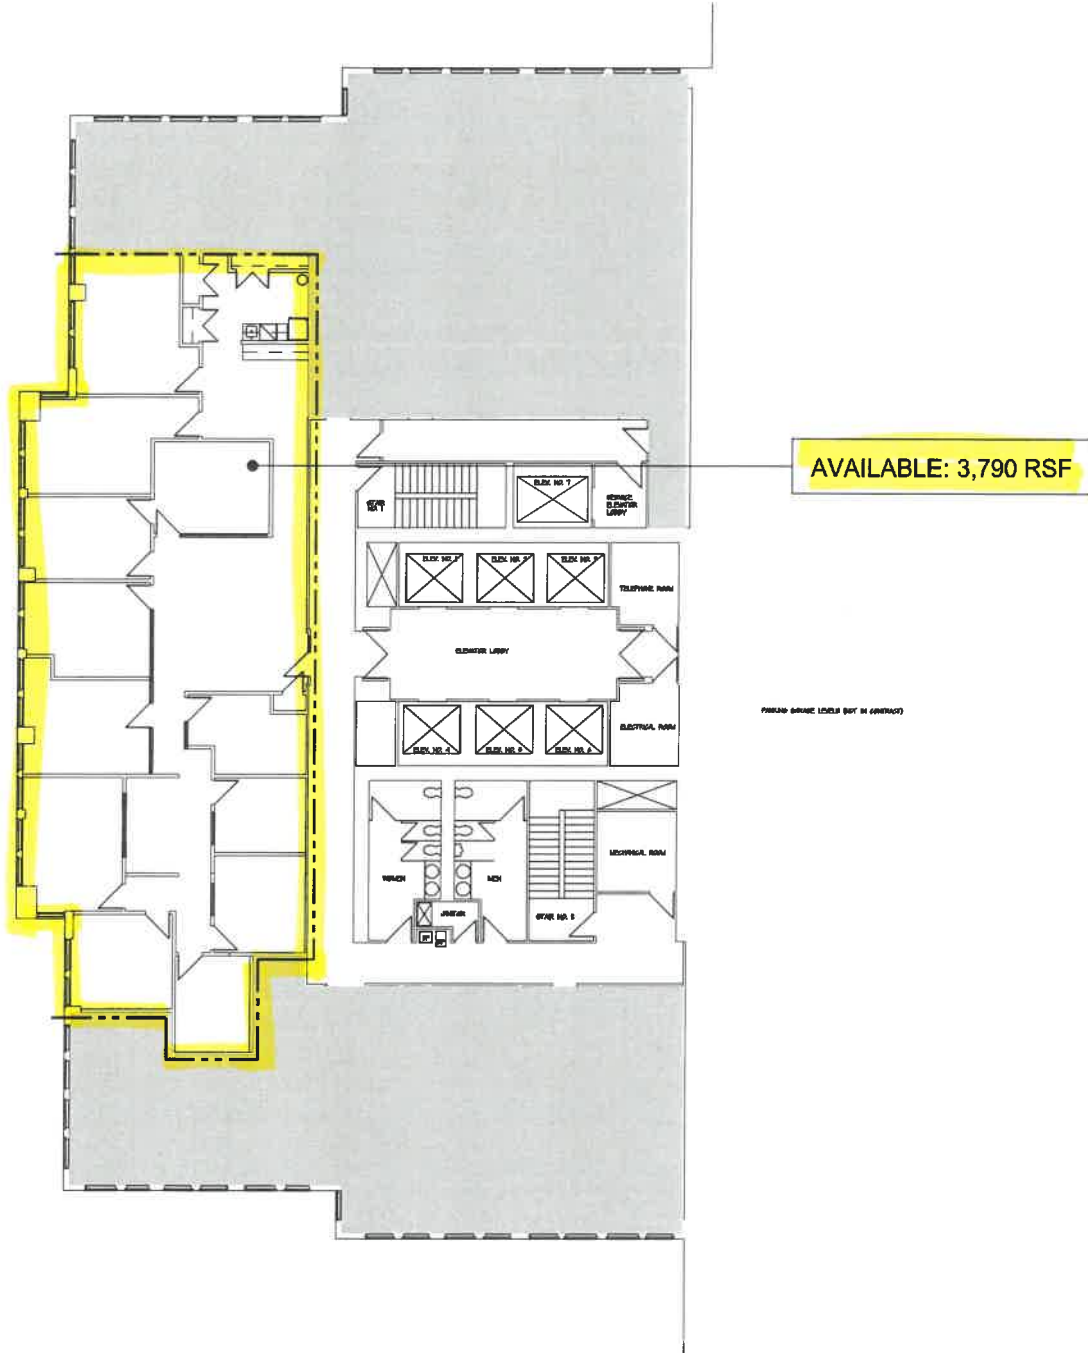

DRAWING TITLE: <b>2ND FLOOR PLAN</b>	SCALE: <b>NTS</b>	DRAWING NO: <b>A1.02</b>
	DATE: <b>12/11/20</b>	
JOB NAME: <b>ONE CENTURY TOWER - 265 CHURCH STREET, NEW HAVEN, CT</b>	JOB NO: <b>20012.04</b>	PAGE NO: <b>-</b>

DRAWING TITLE: <b>5TH FLOOR PLAN</b>	SCALE: <b>NTS</b>	DRAWING NO: <b>A1.05</b>
	DATE: <b>12/11/20</b>	
JOB NAME: <b>ONE CENTURY TOWER - 265 CHURCH STREET, NEW HAVEN, CT</b>	JOB NO: <b>20012.04</b>	PAGE NO: <b>-</b>

DRAWING TITLE: <b>8TH FLOOR PLAN</b>	SCALE: NTS	DRAWING NO: <b>A1.08</b>
	DATE: 12/11/20	
JOB NAME: ONE CENTURY TOWER - 265 CHURCH STREET, NEW HAVEN, CT	JOB NO: 20012.04	PAGE NO: -

DRAWING TITLE: <b>10TH FLOOR PLAN</b>	SCALE: NTS	DRAWING NO: <b>A1.10</b>
	DATE: 12/11/20	
JOB NAME: ONE CENTURY TOWER - 265 CHURCH STREET, NEW HAVEN, CT	JOB NO: 20012.04	PAGE NO: -

DRAWING TITLE: <b>11TH FLOOR PLAN</b>	SCALE: <b>NTS</b>	DRAWING NO: <b>A1.11</b>
	DATE: <b>3/2/21</b>	
JOB NAME: <b>ONE CENTURY TOWER - 265 CHURCH STREET, NEW HAVEN, CT</b>	JOB NO: <b>20012.04</b>	PAGE NO: <b>-</b>