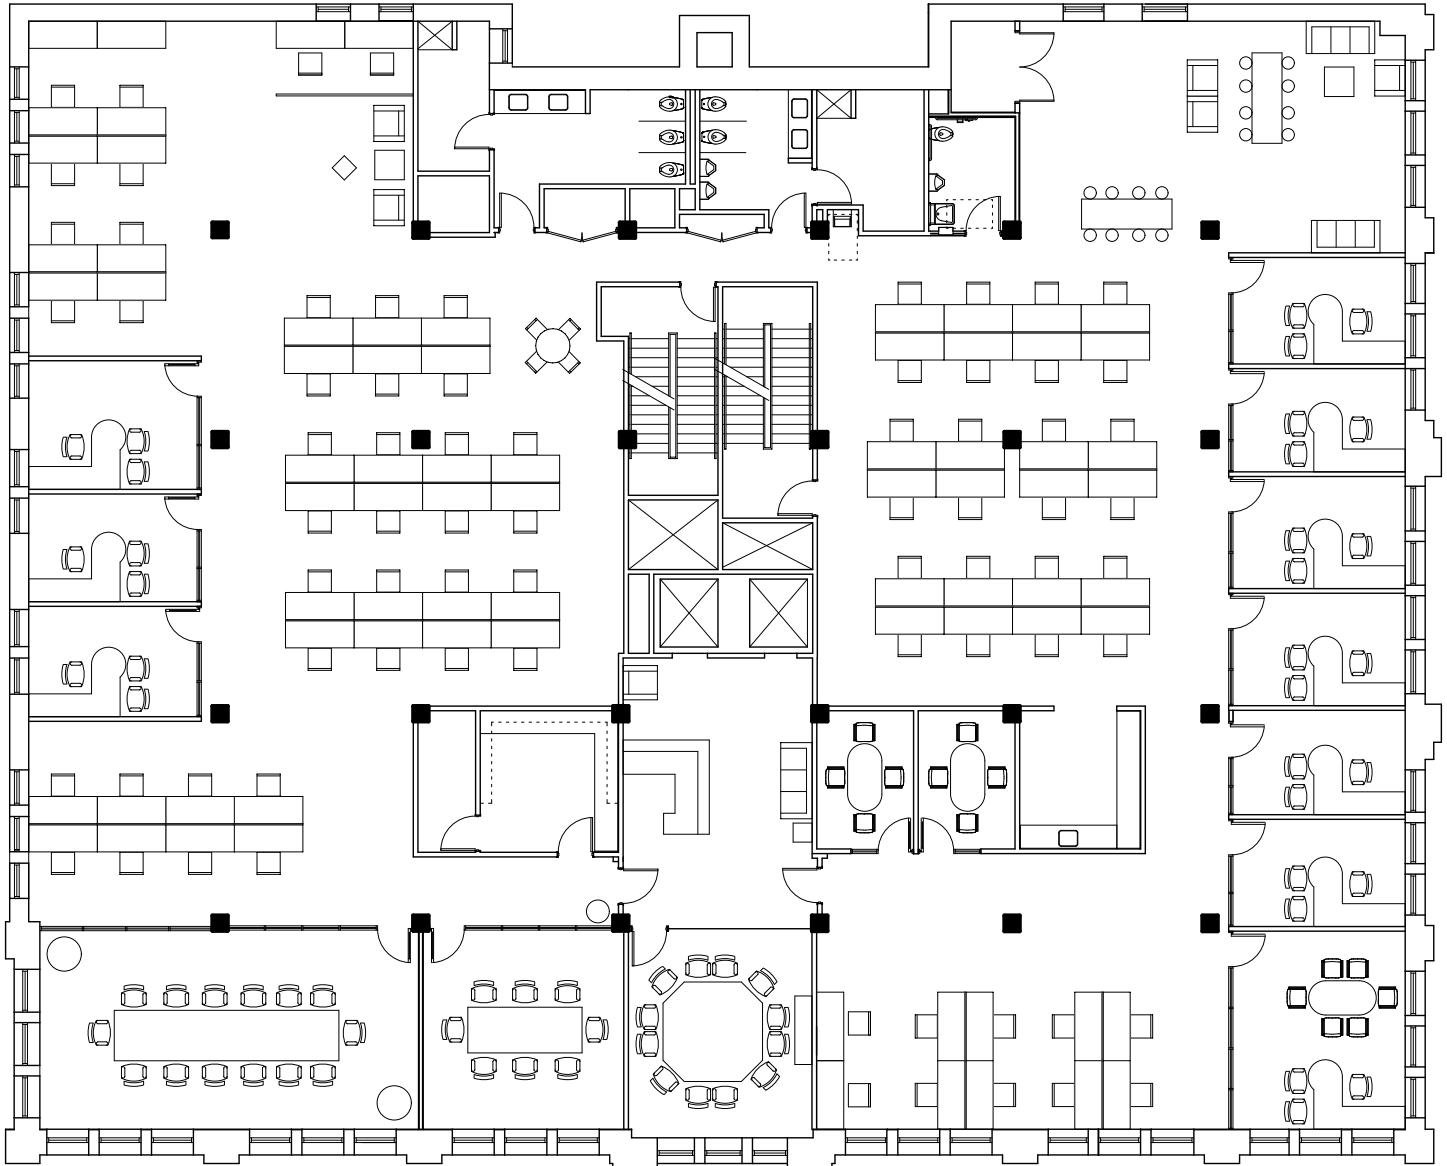

“PLUG & PLAY”

- 12,288 RSF
- Full floor, glass front offices throughout
- Furniture included
- 10 offices, 74 workstations, 2 huddle rooms
- 3 large conference rooms
- Fully equipped kitchen

SUITE 300 FLOOR PLAN