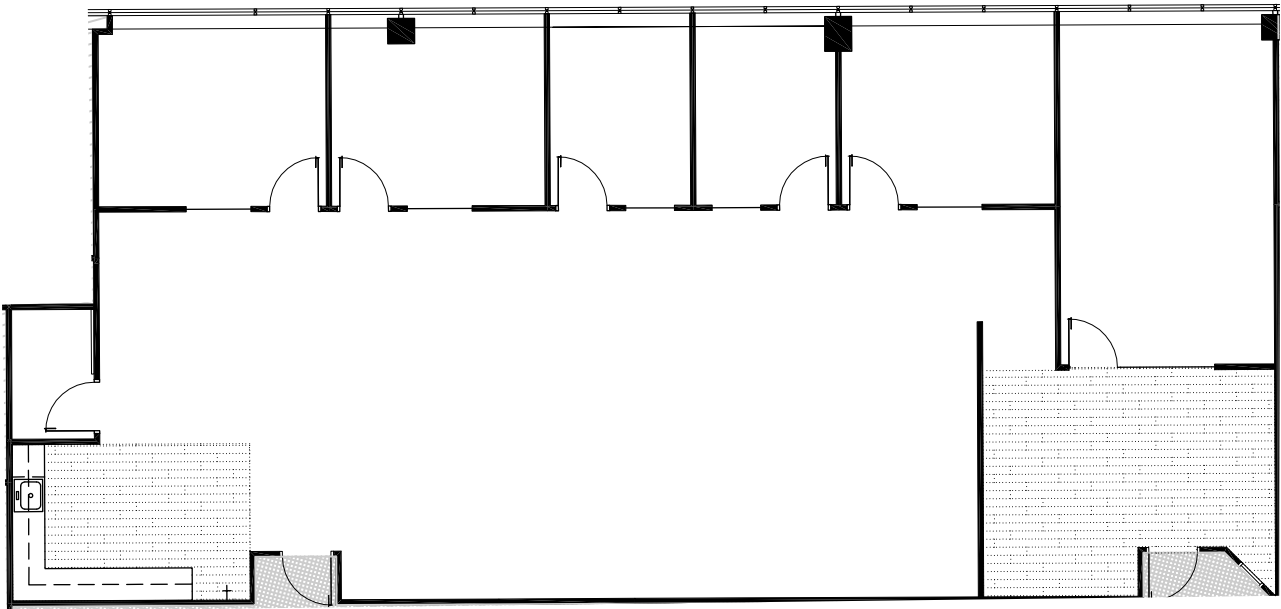

PYRAMID POINTE

SUITE 235
3,130 RSF
Spec Suite

TOUR SUITE

PREMIUM OFFICE FOR LEASE

Nathan J. Bradley
303.813.6444
nate.bradley@cushwake.com

W. Ryan Stout
303.813.6448
ryan.stout@cushwake.com

Zachary T. Williams
303.813.6474
zach.williams@cushwake.com