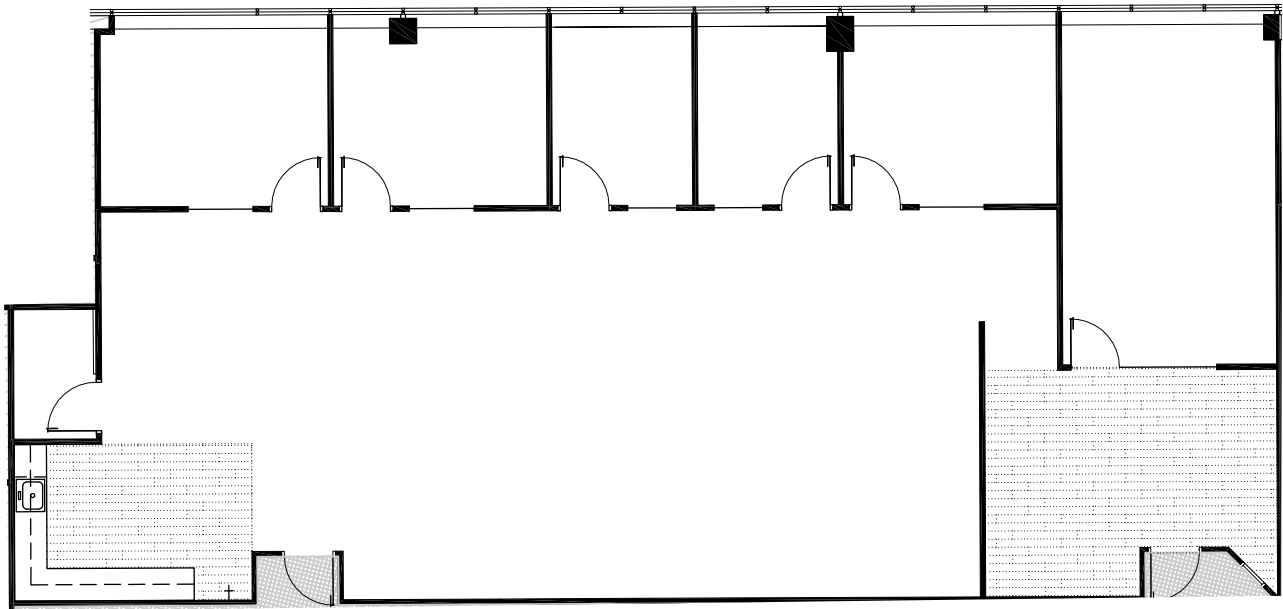

PYRAMID POINTE

SUITE 235
3,130 RSF
Spec Suite

PREMIUM OFFICE FOR LEASE

Nathan J. Bradley
303.813.6444
nate.bradley@cushwake.com

W. Ryan Stout
303.813.6448
ryan.stout@cushwake.com

Zachary T. Williams
303.813.6474
zach.williams@cushwake.com