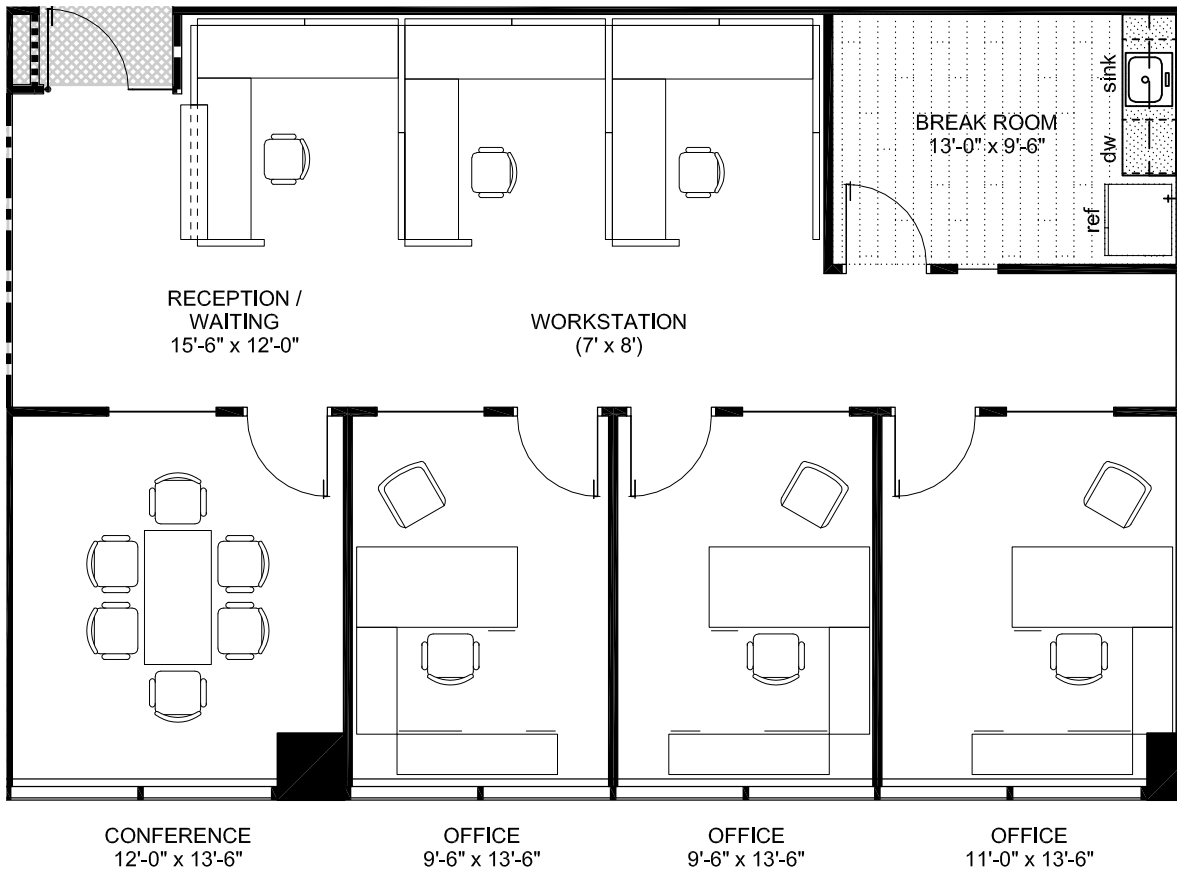

1 CHERRY CENTER

SUITE 510 - 1,537 RSF Proposed Spec Suite

Nathan J. Bradley
303.813.6444
nate.bradley@cushwake.com

W. Ryan Stout
303.813.6448
ryan.stout@cushwake.com

Zachary T. Williams
303.813.6474
zach.williams@cushwake.com