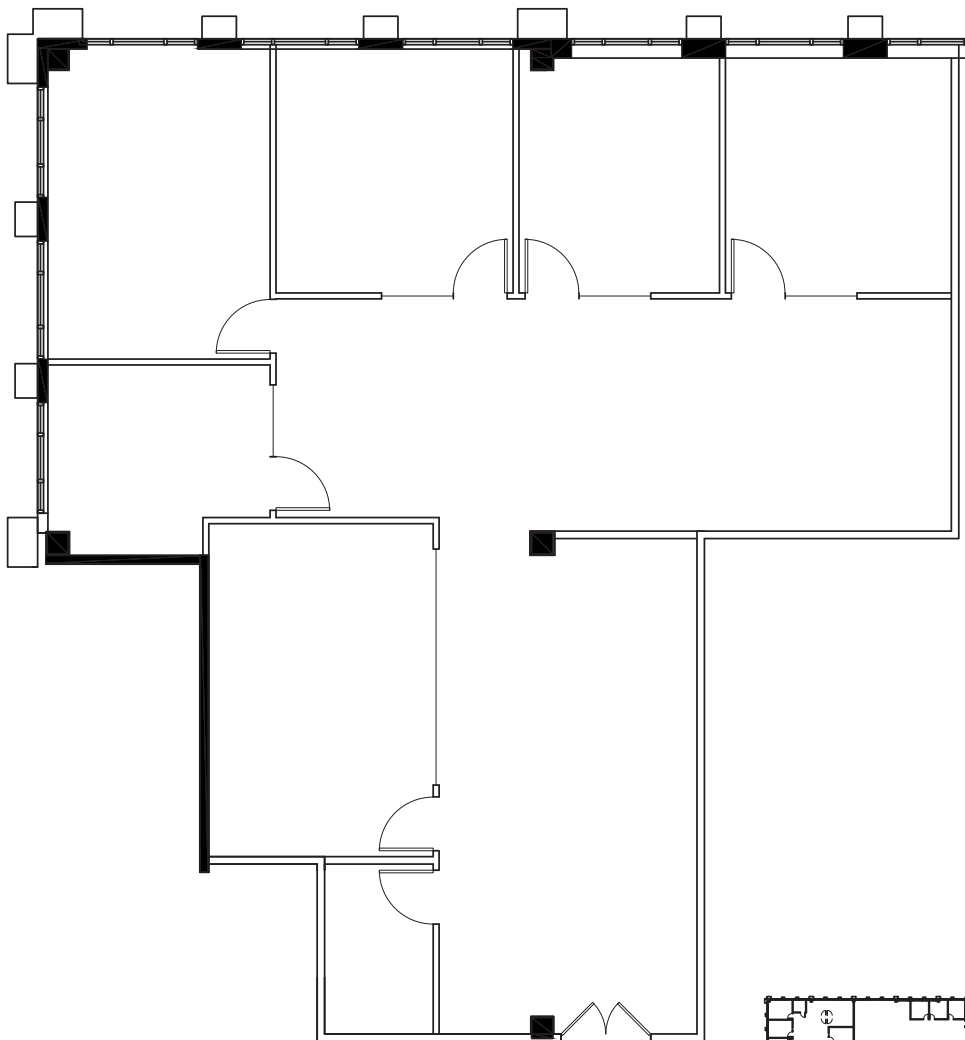

Building 3
SUITE 130
2,489 RSF

DENVER WEST - 3
SUITE 130 - 2,489 RSF