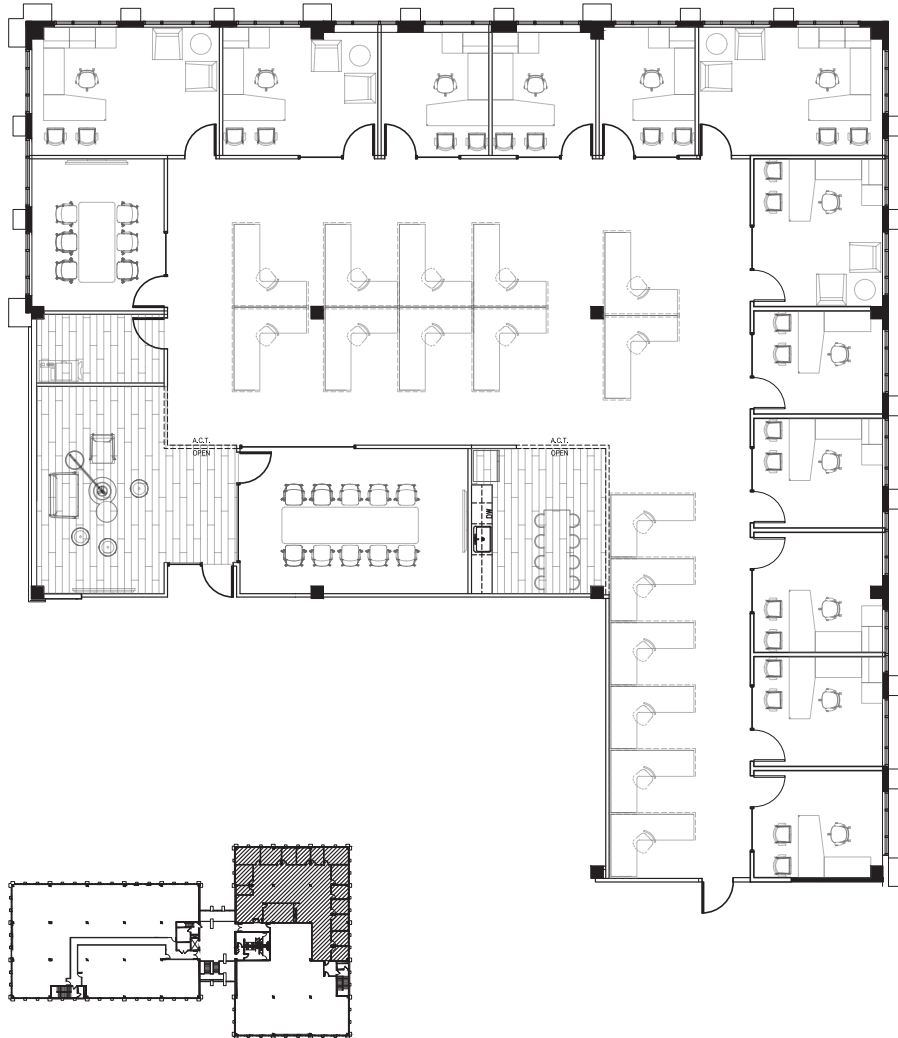

Building 3
SUITE 200
6,396 RSF
Spec Suite

DENVER WEST - 3
SUITE 200 - 6,396 RSF

Zachary T. Williams
303.813.6474
zach.williams@cushwake.com

W. Ryan Stout
303.813.6448
ryan.stout@cushwake.com

Nathan J. Bradley
303.813.6444
nate.bradley@cushwake.com