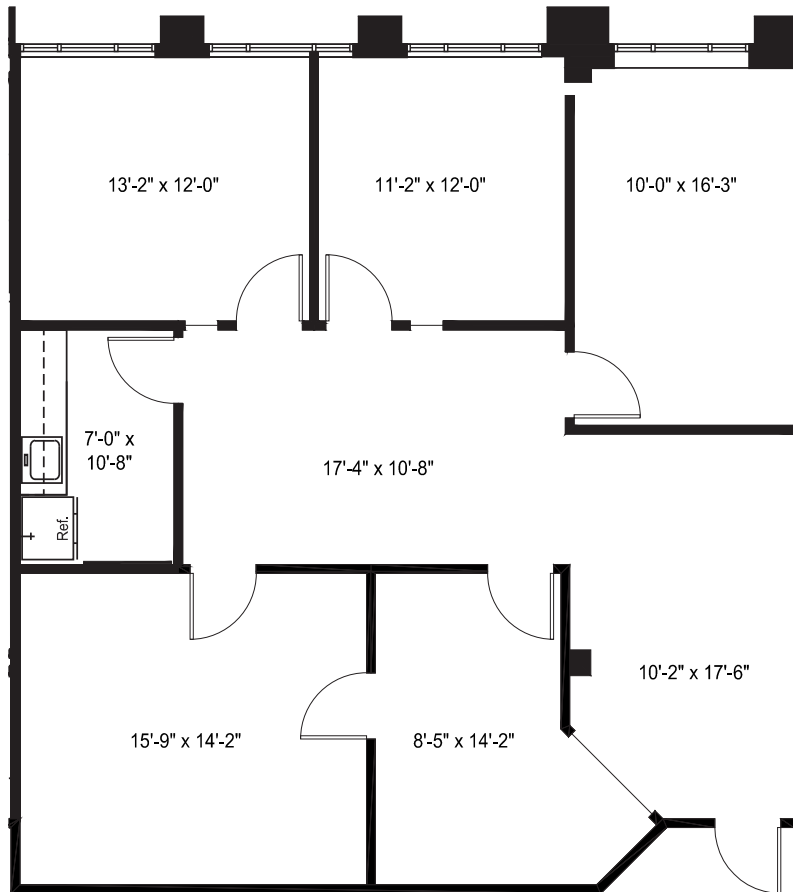

Building 21  
SUITE 310  
1,588 RSF

Building 21  
Suite 310  
Key Plan