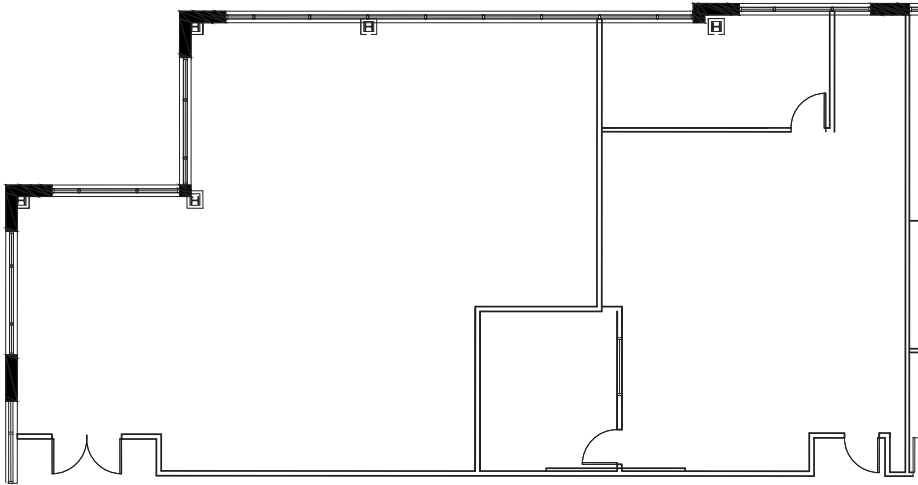

JEFFERSON CORPORATE CENTER

Suite 115  
3,304 RSF

10901 WEST TOLLER DRIVE, LITTLETON, CO, 80217

W. Ryan Stout  
303.813.6448  
ryan.stout@cushwake.com

Nathan J. Bradley  
303.813.6444  
nate.bradley@cushwake.com