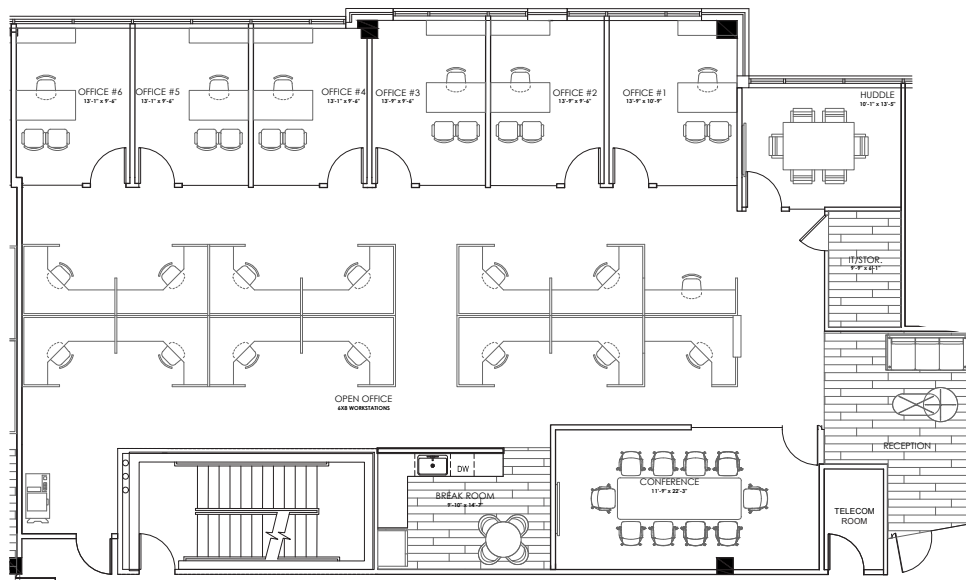

JEFFERSON CORPORATE CENTER

Suite 240  
3,916 RSF  
Spec Suite

10901 WEST TOLLER DRIVE, LITTLETON, CO, 80217

W. Ryan Stout  
303.813.6448  
ryan.stout@cushwake.com

Nathan J. Bradley  
303.813.6444  
nate.bradley@cushwake.com