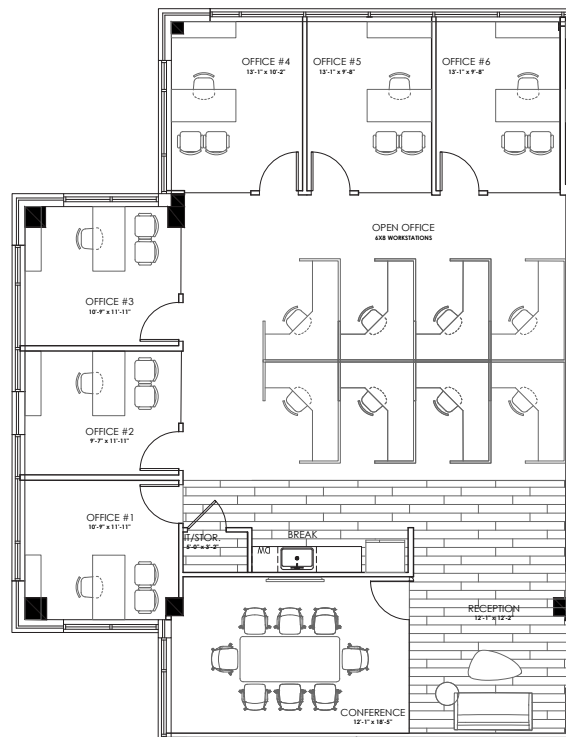

JEFFERSON CORPORATE CENTER

Suite 235  
2,471 RSF  
Spec Suite

10901 WEST TOLLER DRIVE, LITTLETON, CO, 80217

W. Ryan Stout  
303.813.6448  
ryan.stout@cushwake.com

Nathan J. Bradley  
303.813.6444  
nate.bradley@cushwake.com