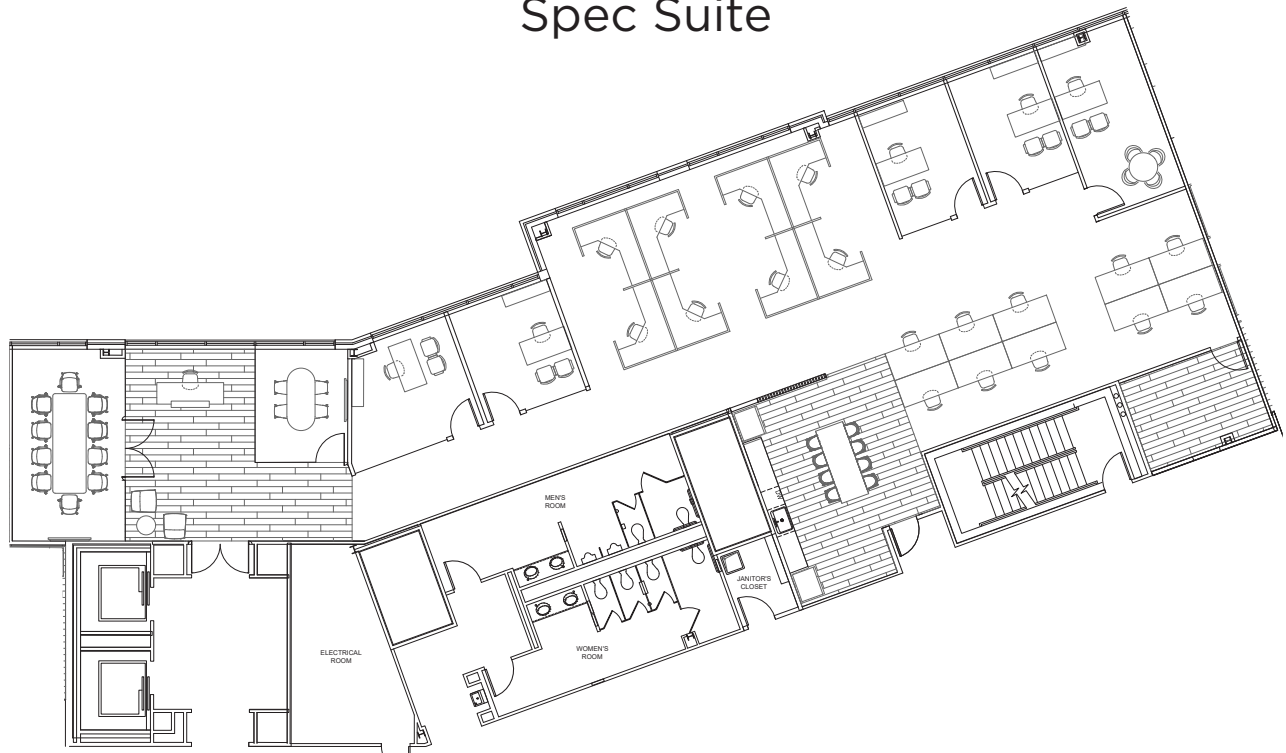

JEFFERSON CORPORATE CENTER

Suite 200
4,486 RSF
Spec Suite

10901 WEST TOLLER DRIVE, LITTLETON, CO, 80217

W. Ryan Stout
303.813.6448
ryan.stout@cushwake.com

Nathan J. Bradley
303.813.6444
nate.bradley@cushwake.com