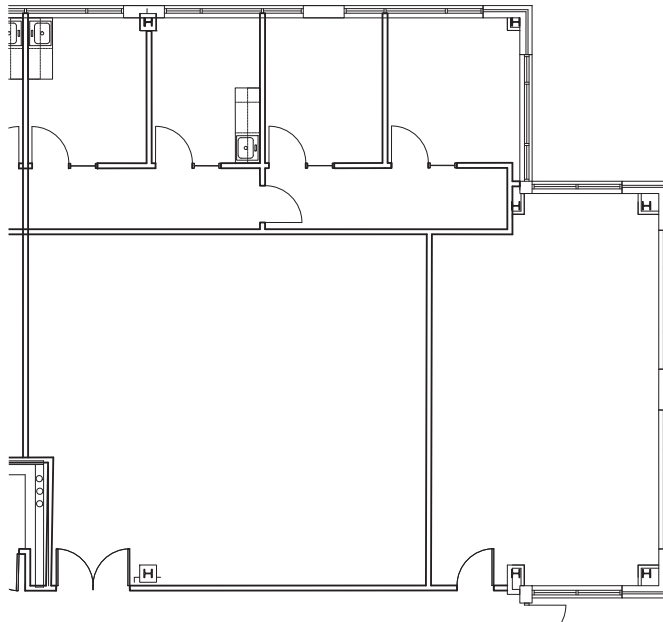

JEFFERSON CORPORATE CENTER

Suite 120
2,656 RSF

10901 WEST TOLLER DRIVE, LITTLETON, CO, 80217

W. Ryan Stout
303.813.6448
ryan.stout@cushwake.com

Nathan J. Bradley
303.813.6444
nate.bradley@cushwake.com

Zachary T. Williams
303.813.6474
zach.williams@cushwake.com