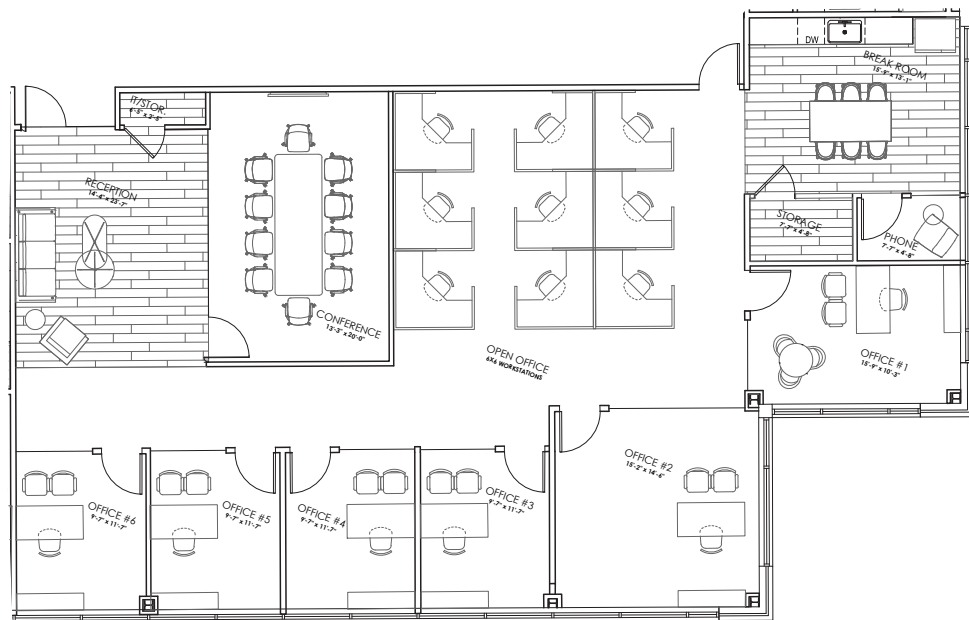

JEFFERSON CORPORATE CENTER

Suite 210
3,193 RSF
Spec Suite

10901 WEST TOLLER DRIVE, LITTLETON, CO, 80217

W. Ryan Stout
303.813.6448

ryan.stout@cushwake.com

Nathan J. Bradley
303.813.6444

nate.bradley@cushwake.com