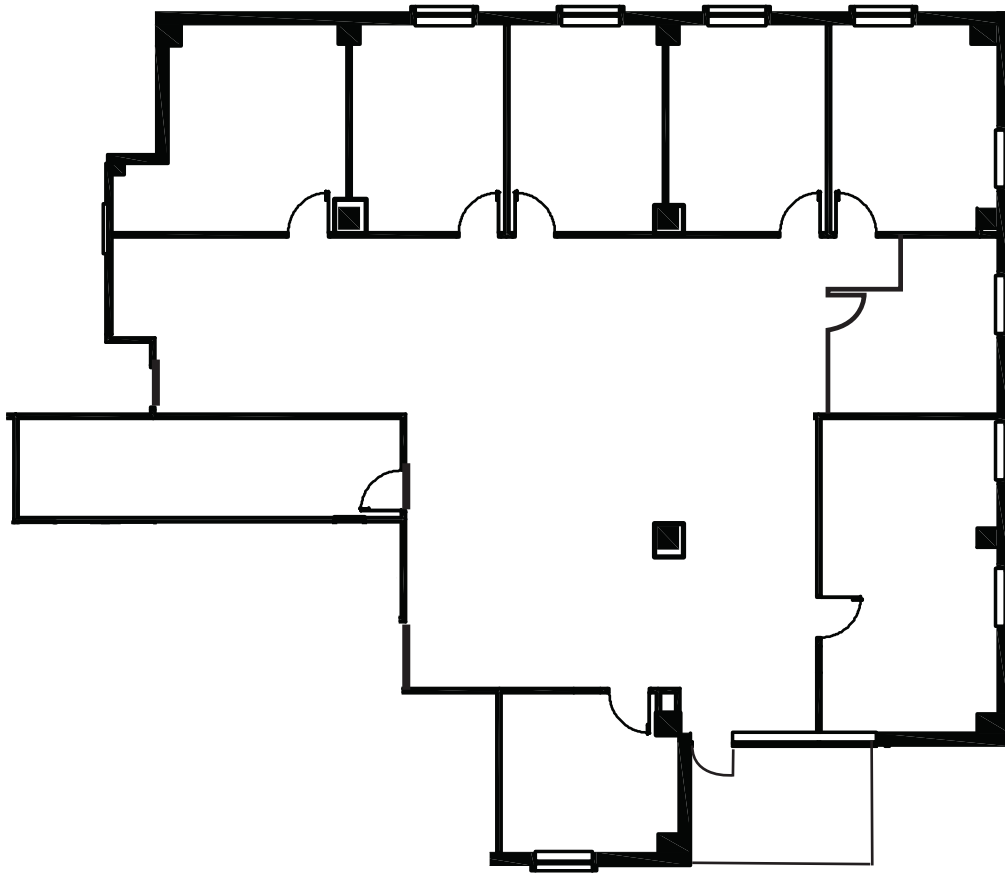

Suite 485

3,897 RSF

For Leasing Information, Contact:

W. Ryan Stout
303.813.6448
ryan.stout@cushwake.com

Nathan J. Bradley
303.813.6444
nate.bradley@cushwake.com

Zachary T. Williams
303.813.6474
zach.williams@cushwake.com