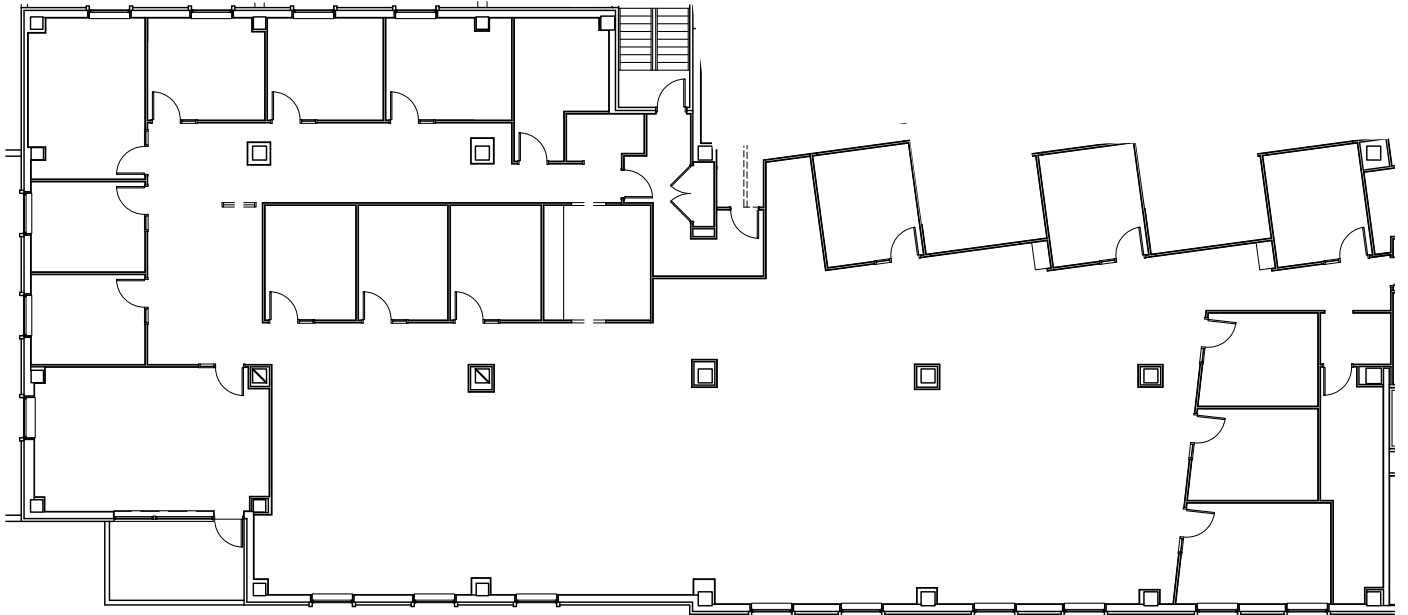

## Suite 210

8,546 RSF

For Leasing Information, Contact:

W. Ryan Stout  
303.813.6448  
ryan.stout@cushwake.com

Nathan J. Bradley  
303.813.6444  
nate.bradley@cushwake.com

Zachary T. Williams  
303.813.6474  
zach.williams@cushwake.com