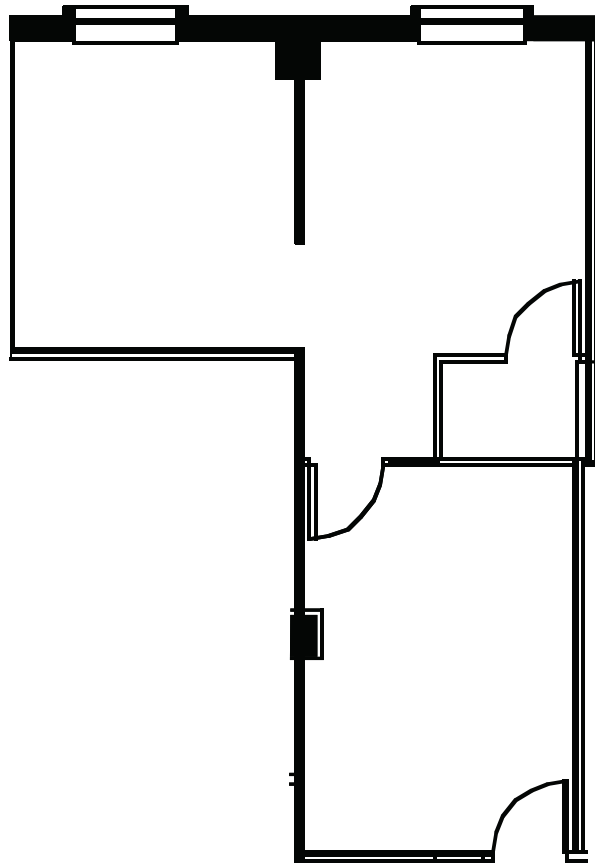

Suite 595

653 RSF

For Leasing Information, Contact:

W. Ryan Stout
303.813.6448
ryan.stout@cushwake.com

Nathan J. Bradley
303.813.6444
nate.bradley@cushwake.com

Zachary T. Williams
303.813.6474
zach.williams@cushwake.com