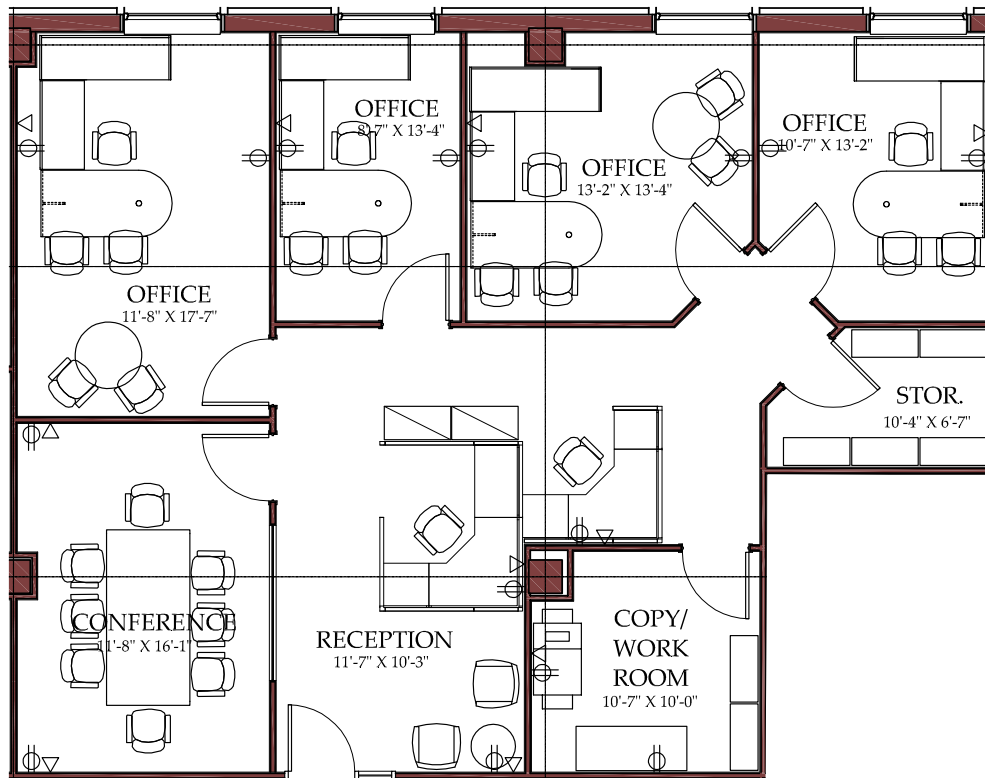

## Suite 435

1,598 RSF Spec Suite

For Leasing Information, Contact:

W. Ryan Stout  
303.813.6448  
ryan.stout@cushwake.com

Nathan J. Bradley  
303.813.6444  
nate.bradley@cushwake.com

Zachary T. Williams  
303.813.6474  
zach.williams@cushwake.com