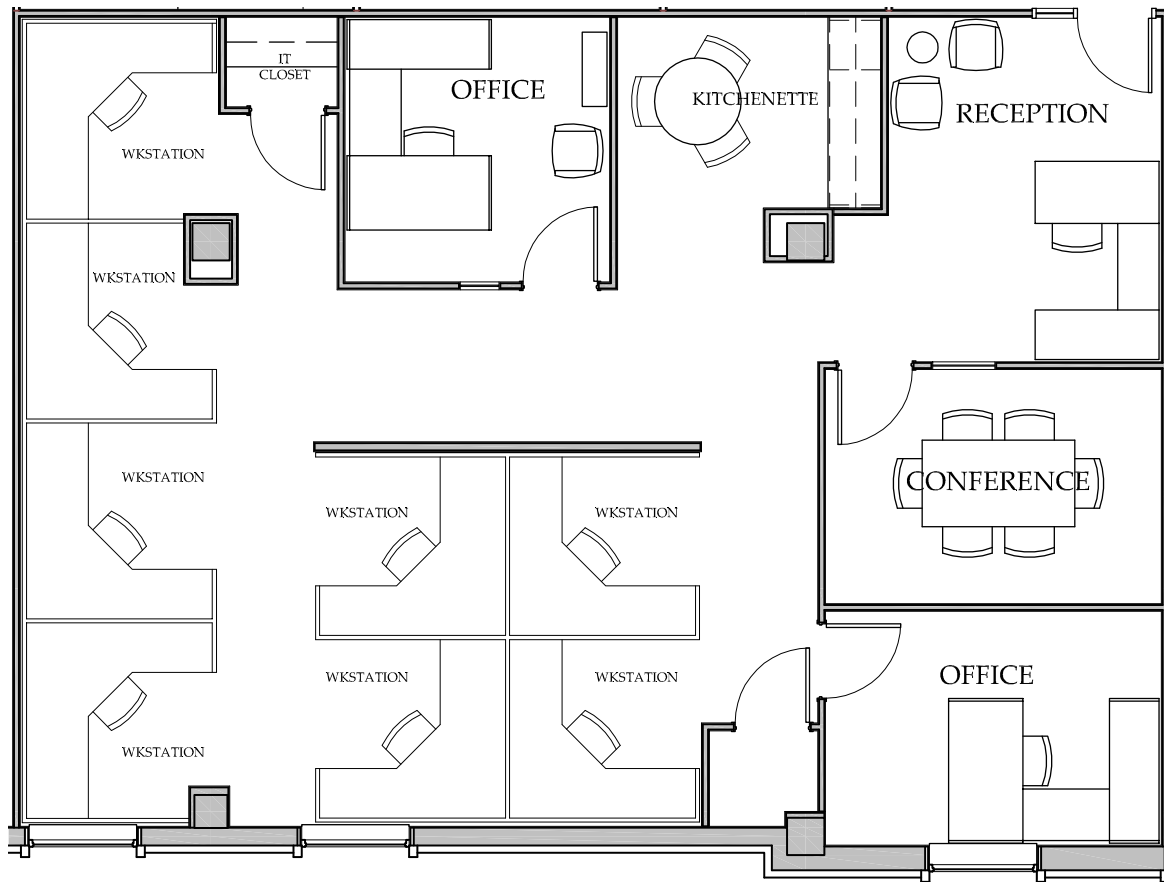

Suite 430

1,777 RSF

For Leasing Information, Contact:

W. Ryan Stout
303.813.6448
ryan.stout@cushwake.com

Nathan J. Bradley
303.813.6444
nate.bradley@cushwake.com

Zachary T. Williams
303.813.6474
zach.williams@cushwake.com