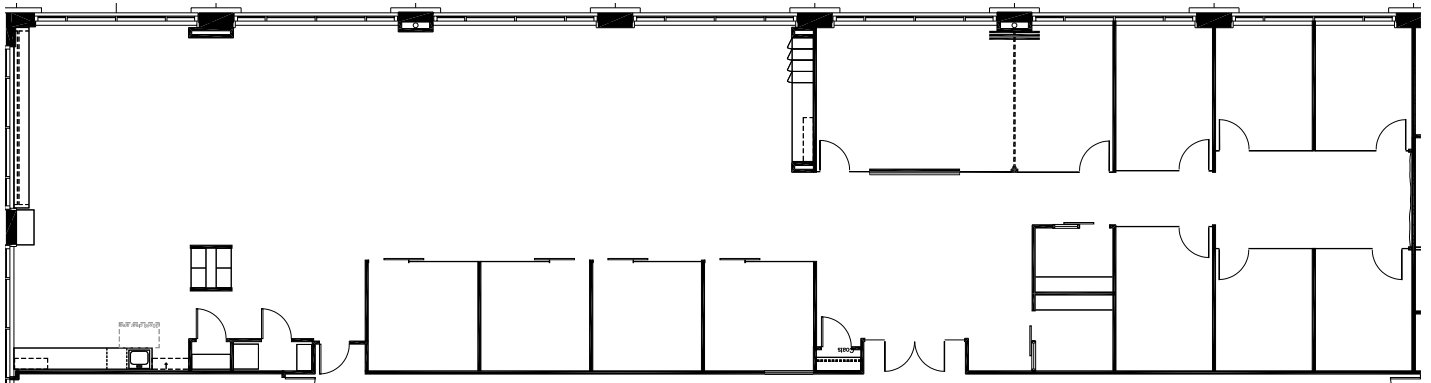

# BELLEVIEW

---

CORPORATE PLAZA I & II

THE  
RMR  
GROUP

Suite 350 - 5,593 RSF

W. Ryan Stout  
303.813.6448  
ryan.stout@cushwake.com

Nathan J. Bradley  
303.813.6444  
nate.bradley@cushwake.com

Zachary T. Williams  
303.813.6474  
zach.williams@cushwake.com