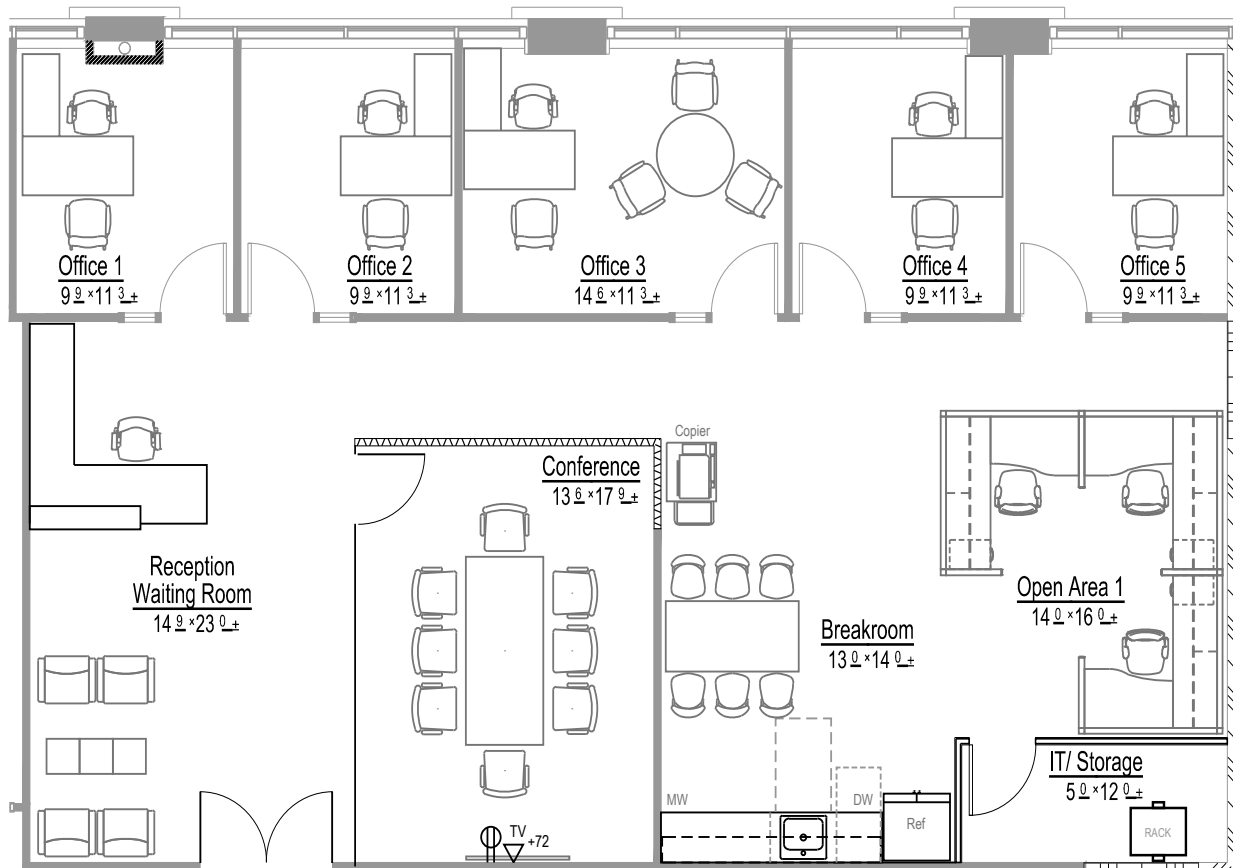

BELLEVIEW

CORPORATE PLAZA I & II

THE
RMR
GROUP

Suite 420 - 2,310 RSF Spec Suite

W. Ryan Stout
303.813.6448
ryan.stout@cushwake.com

Nathan J. Bradley
303.813.6444
nate.bradley@cushwake.com

Zachary T. Williams
303.813.6474
zach.williams@cushwake.com