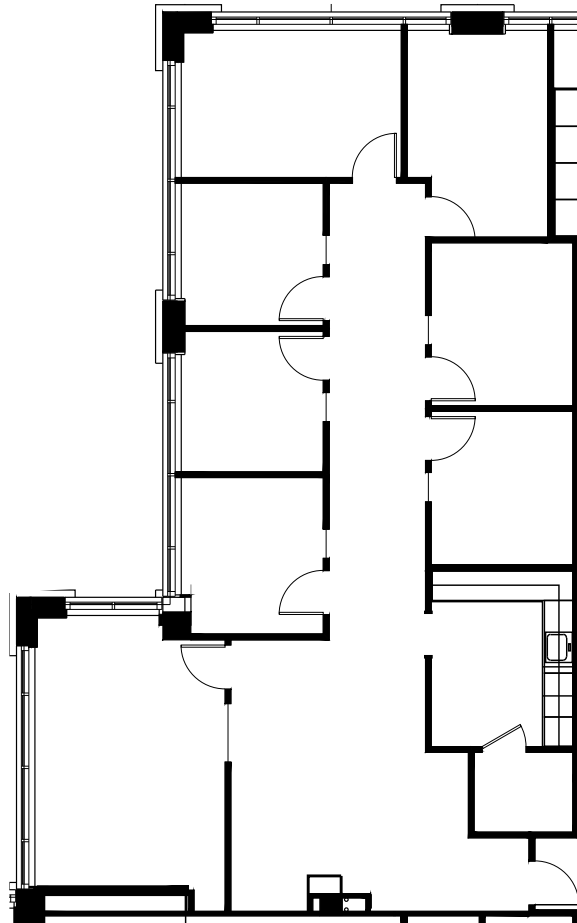

BELLEVIEW

CORPORATE PLAZA I & II

THE
RMR
GROUP

Suite 280 - 2,251 RSF Spec Suite

W. Ryan Stout
303.813.6448
ryan.stout@cushwake.com

Nathan J. Bradley
303.813.6444
nate.bradley@cushwake.com

Zachary T. Williams
303.813.6474
zach.williams@cushwake.com