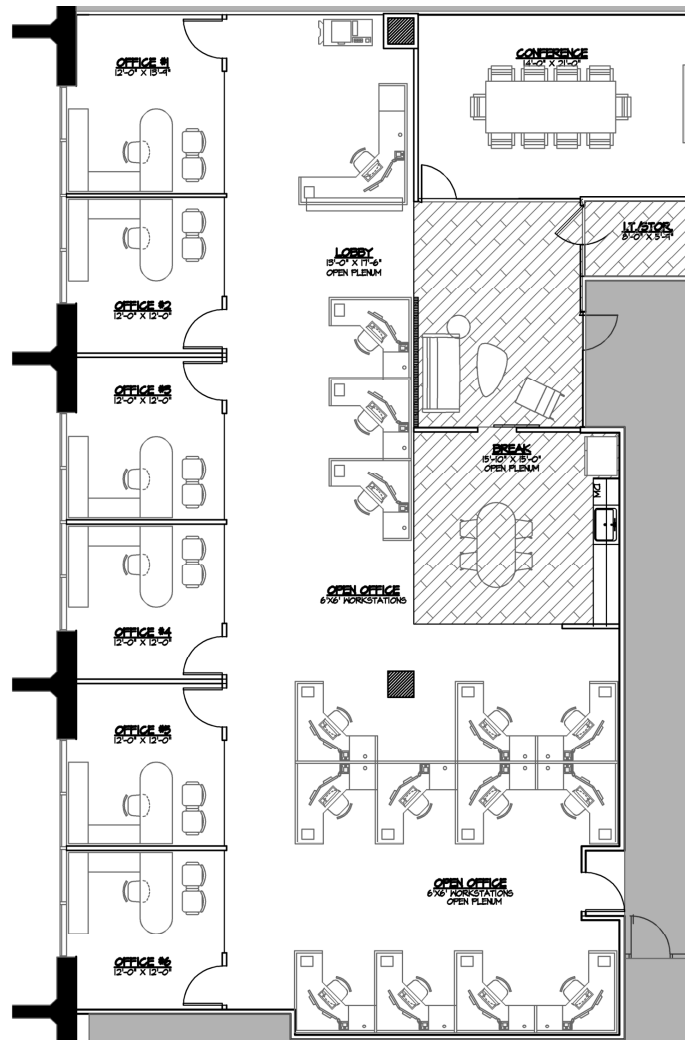

West Building
5670 Greenwood Plaza Boulevard
Greenwood Village, CO 80111

Suite W310
4,247 RSF
Spec Suite

FOR INFORMATION, CONTACT:

W. Ryan Stout
303.813.6448
ryan.stout@cushwake.com

Nathan J. Bradley
303.813.6444
nate.bradley@cushwake.com