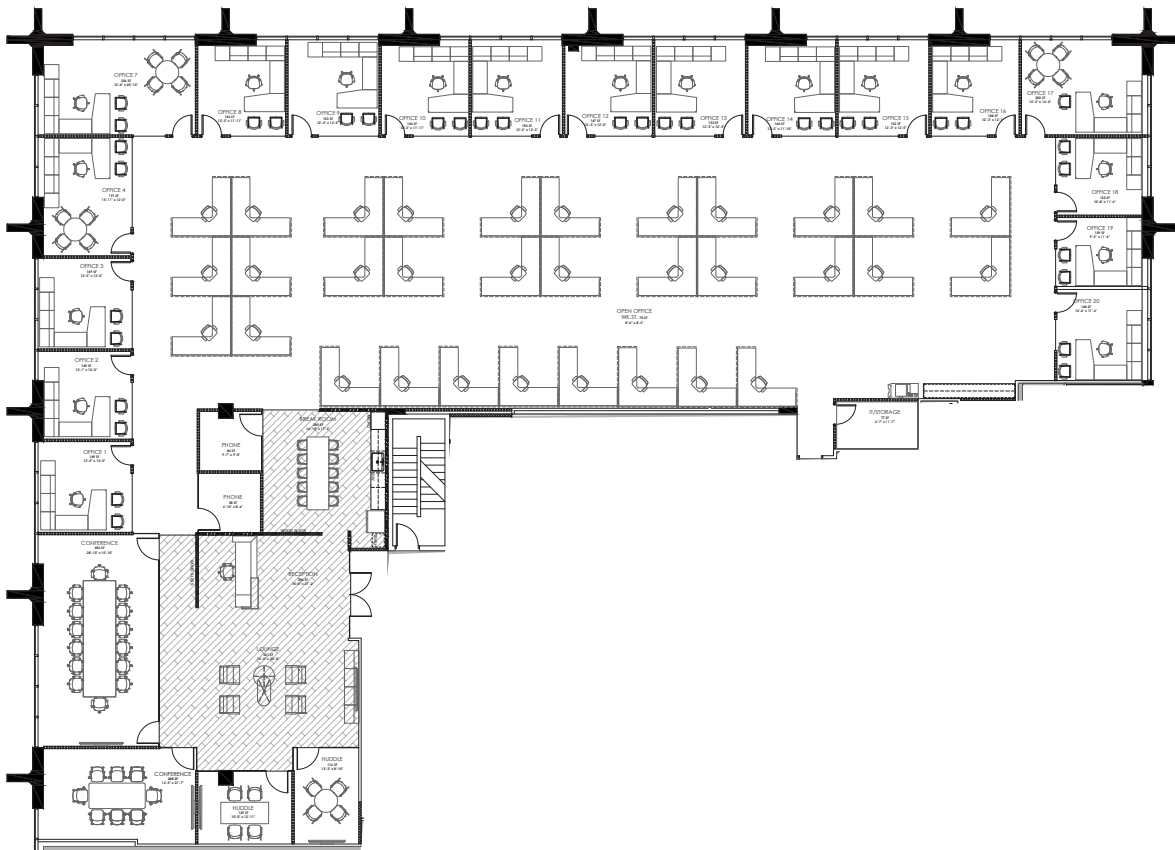

West Building
5670 Greenwood Plaza Boulevard
Greenwood Village, CO 80111

Suite W400
12,649 RSF
Spec Suite

FOR INFORMATION, CONTACT:

W. Ryan Stout
303.813.6448
ryan.stout@cushwake.com

Nathan J. Bradley
303.813.6444
nate.bradley@cushwake.com