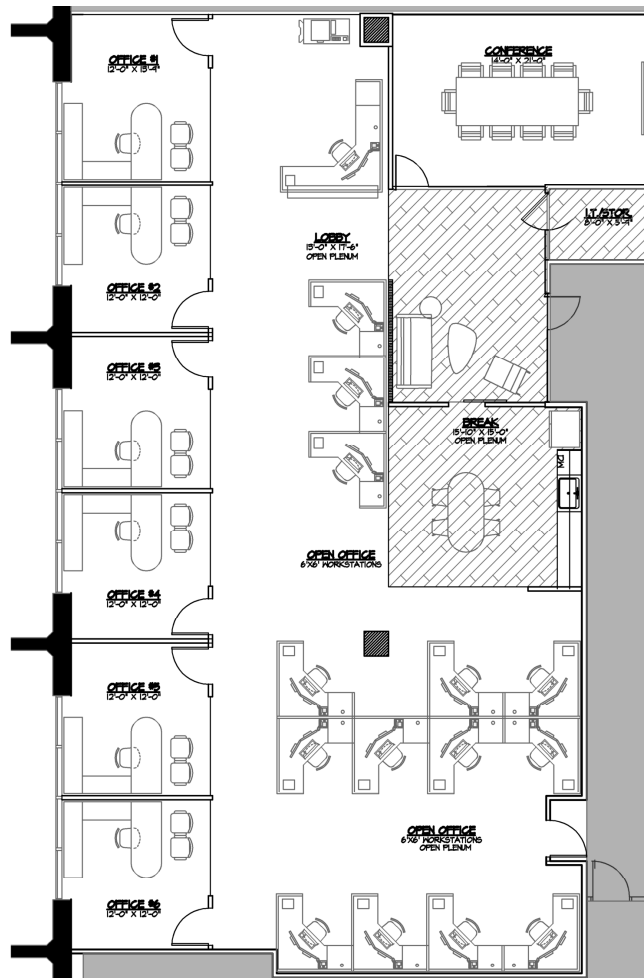

West Building
5670 Greenwood Plaza Boulevard
Greenwood Village, CO 80111

Suite W310
4,209 RSF
Spec Suite

FOR INFORMATION, CONTACT:

W. Ryan Stout
303.813.6448
ryan.stout@cushwake.com

Nathan J. Bradley
303.813.6444
nate.bradley@cushwake.com