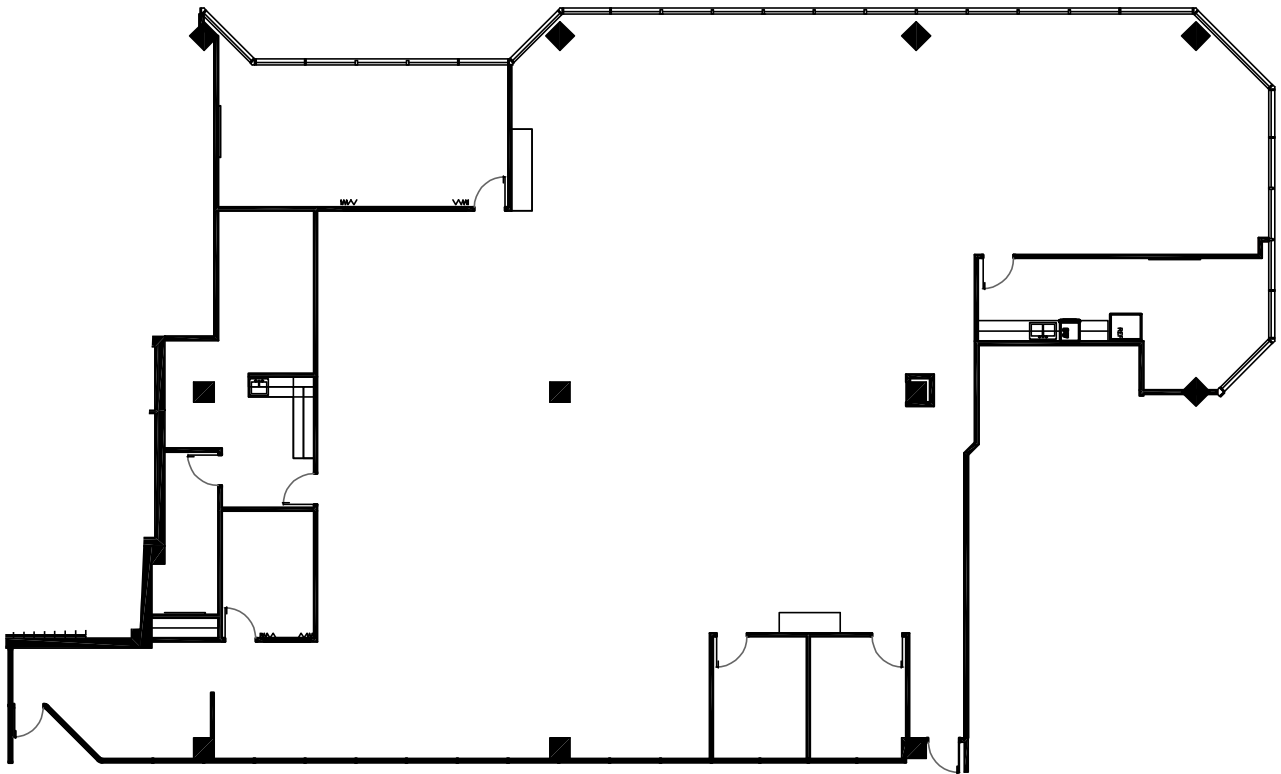

MERIDIAN ONE

SUITE 110: 7,794 RSF

9785 MAROON CIRCLE | ENGLEWOOD, COLORADO 80112

W. Ryan Stout
303.813.6448
ryan.stout@cushwake.com

Zachary T. Williams
303.813.6474
zach.williams@cushwake.com

Nathan J. Bradley
303.813.6444
nate.bradley@cushwake.com