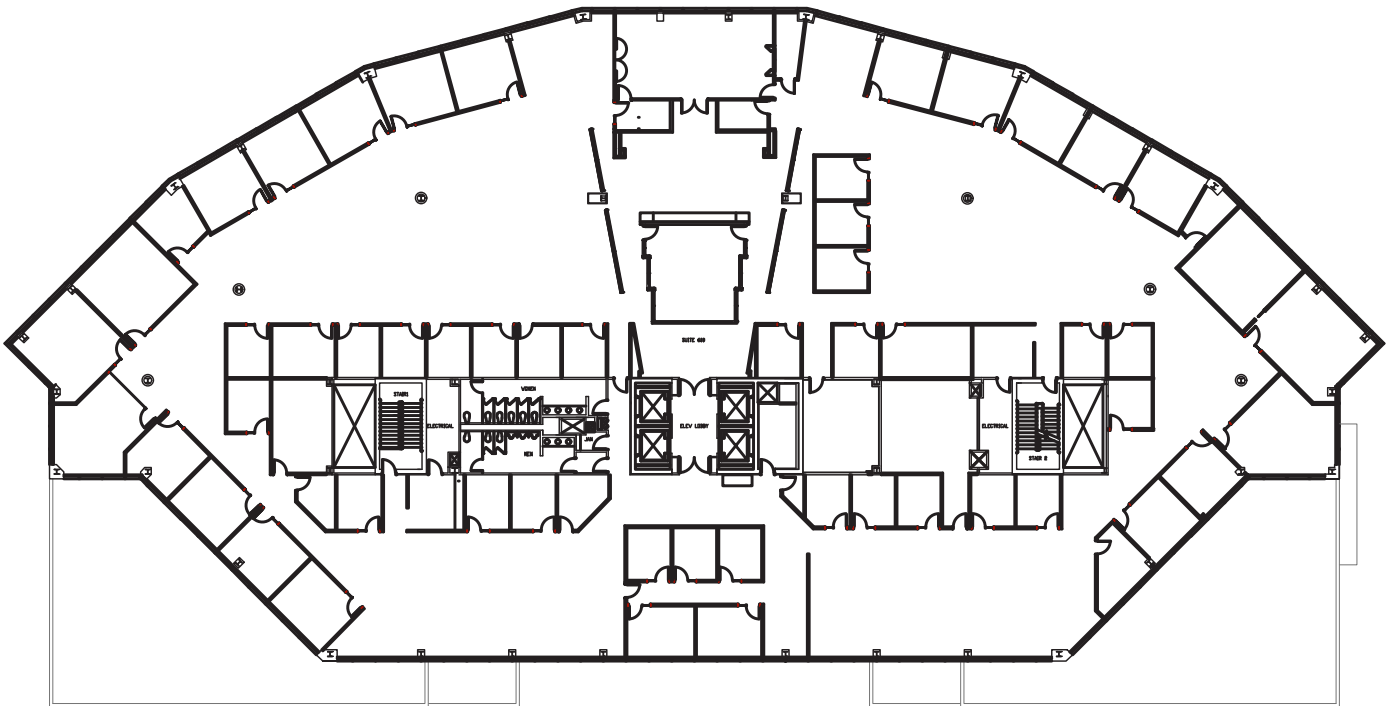

6th Floor - 38,648 RSF

W. RYAN STOUT
(303) 813 6448
ryan.stout@cushwake.com

NATHAN J. BRADLEY
(303) 813 6444
nate.bradley@cushwake.com

ZACHARY T. WILLIAMS
(303) 813 6474
zach.williams@cushwake.com