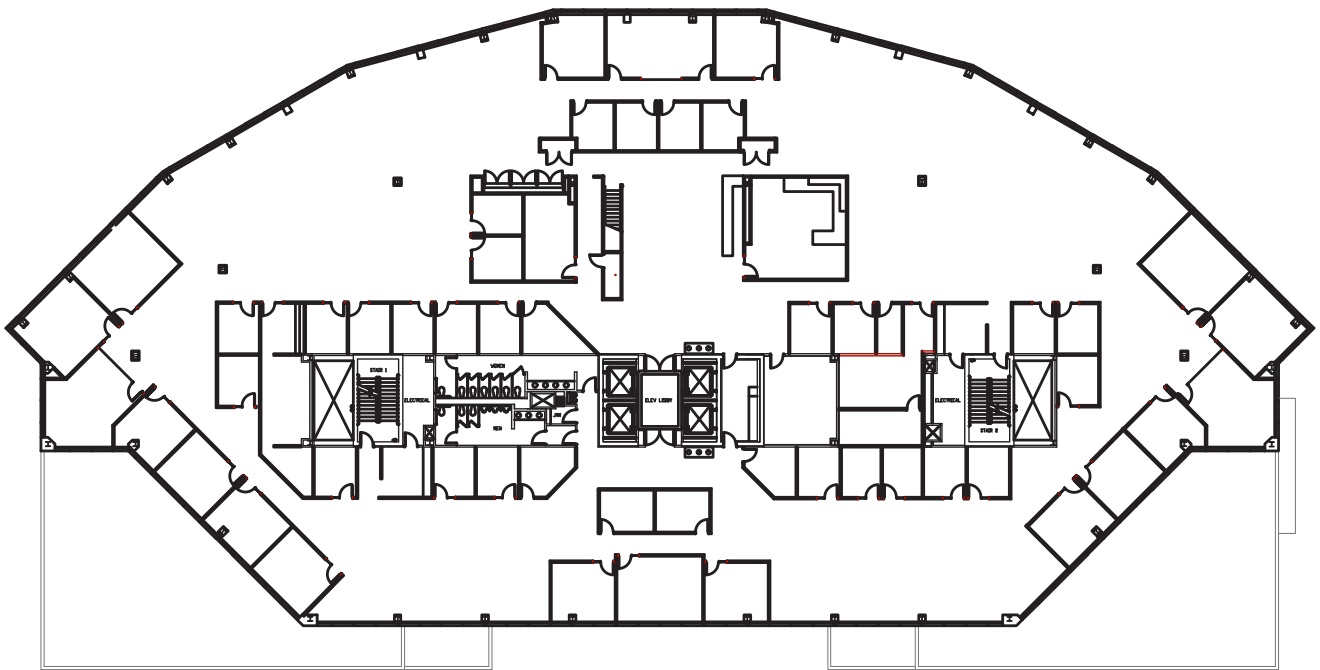

## 4th Floor - 37,639 RSF

W. RYAN STOUT  
(303) 813 6448  
ryan.stout@cushwake.com

NATHAN J. BRADLEY  
(303) 813 6444  
nate.bradley@cushwake.com

ZACHARY T. WILLIAMS  
(303) 813 6474  
zach.williams@cushwake.com