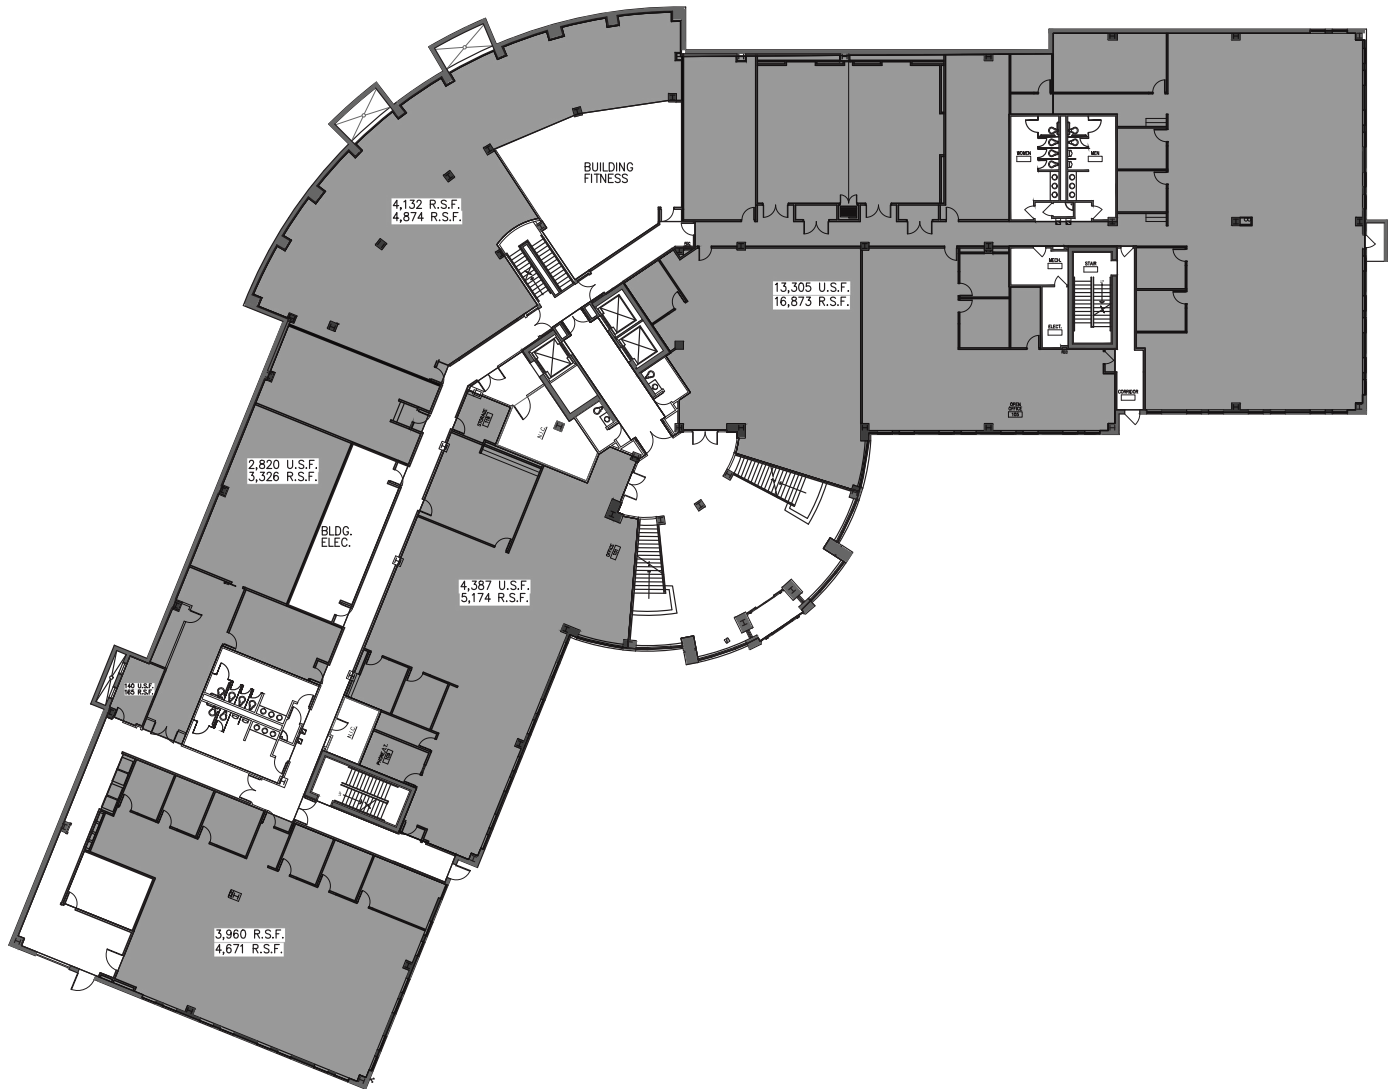

GATEWAY MERIDIAN
SUITE 100
34,918 RSF
FULL FLOOR

W. Ryan Stout
303.813.6448
ryan.stout@cushwake.com

Zachary T. Williams
303.813.6474
zach.williams@cushwake.com

Nathan J. Bradley
303.813.6444
nate.bradley@cushwake.com