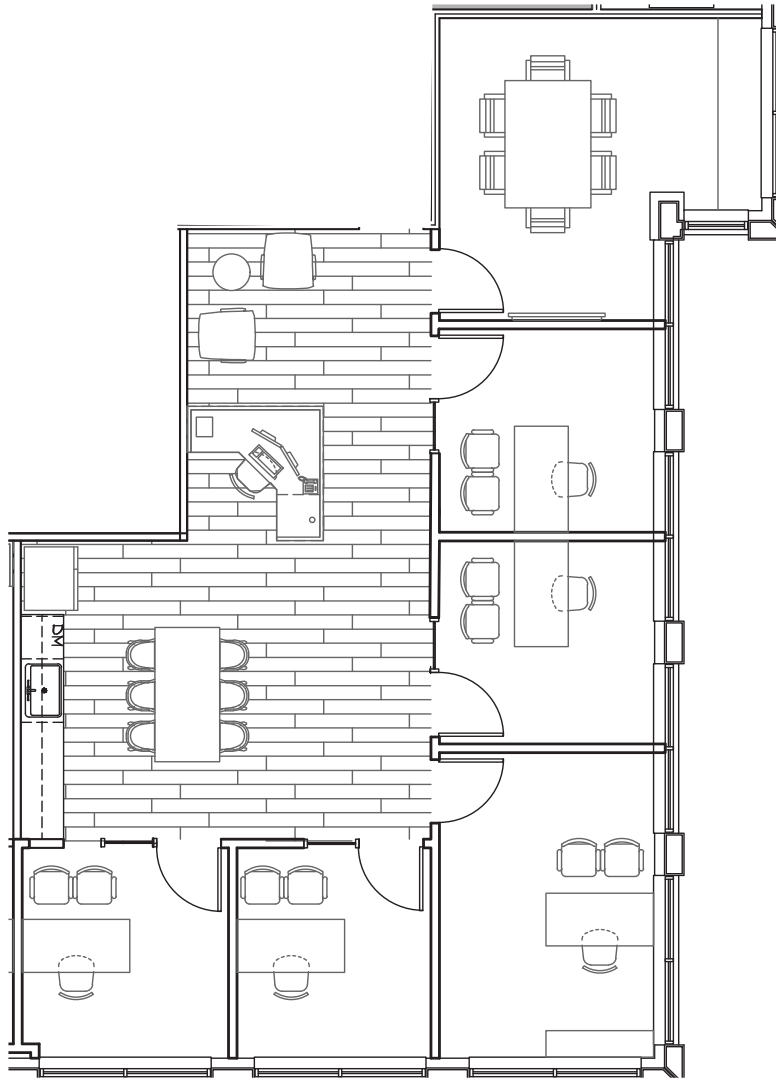

8490 East Crescent Parkway | Greenwood Village

SUITE 150
1,423 RSF
SPEC SUITE

Nathan J. Bradley
303.813.6444
nate.bradley@cushwake.com

W. Ryan Stout
303.813.6448
ryan.stout@cushwake.com

Zachary T. Williams
303.813.6474
zach.williams@cushwake.com