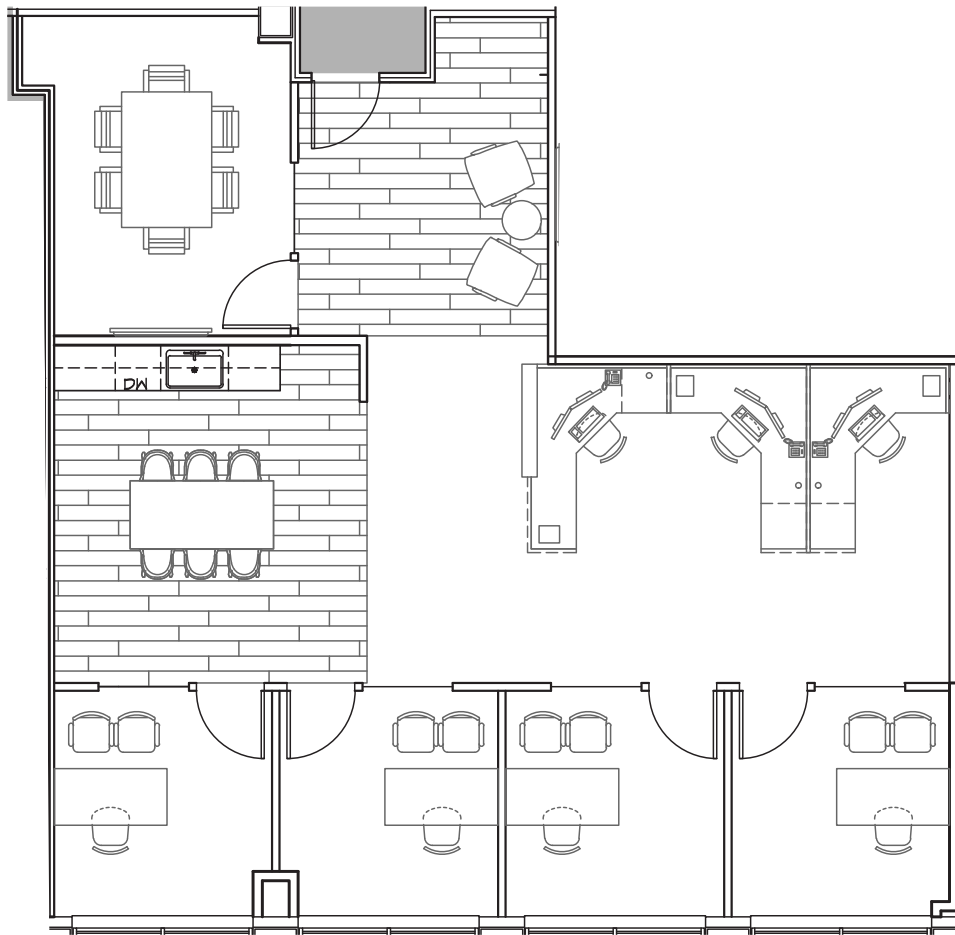

8490 East Crescent Parkway | Greenwood Village

SUITE 120
1,519 RSF
SPEC SUITE

Nathan J. Bradley
303.813.6444
nate.bradley@cushwake.com

W. Ryan Stout
303.813.6448
ryan.stout@cushwake.com

Zachary T. Williams
303.813.6474
zach.williams@cushwake.com