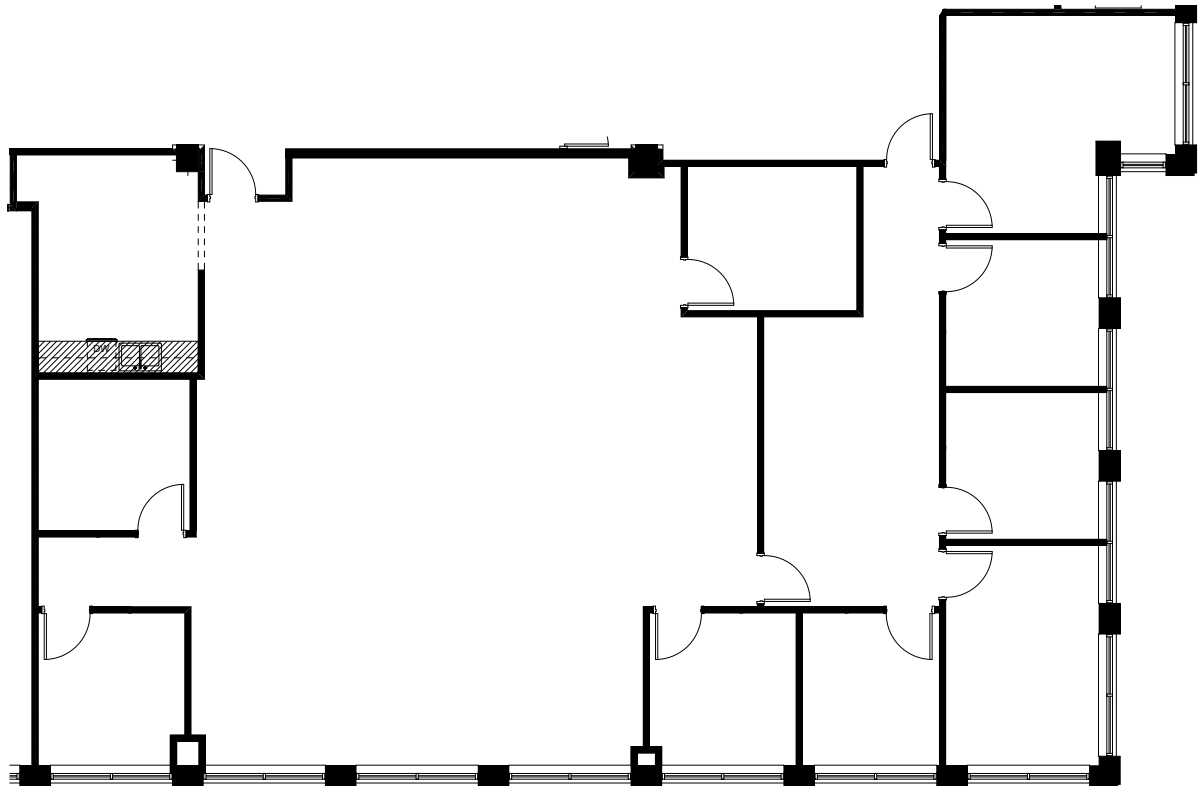

CRESCENT

8490 East Crescent Parkway | Greenwood Village

SUITE 120
3,390 RSF
AS-BUILT

Nathan J. Bradley
303.813.6444
nate.bradley@cushwake.com

W. Ryan Stout
303.813.6448
ryan.stout@cushwake.com

Zachary T. Williams
303.813.6474
zach.williams@cushwake.com