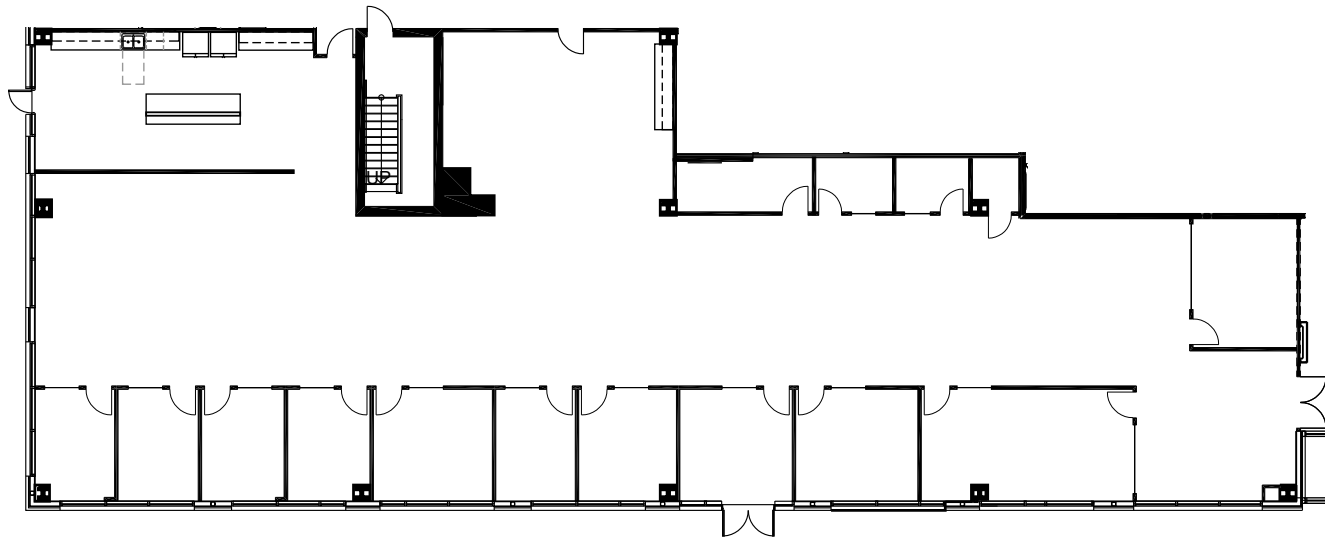

ONE LINCOLN STATION

Suite 150: 7,697 RSF
Spec Suite

TOUR SUITE

9380 Station Street, Lone Tree, Colorado 80124

W. Ryan Stout
303.813.6448
ryan.stout@cushwake.com

Zachary T. Williams
303.813.6474
zach.williams@cushwake.com