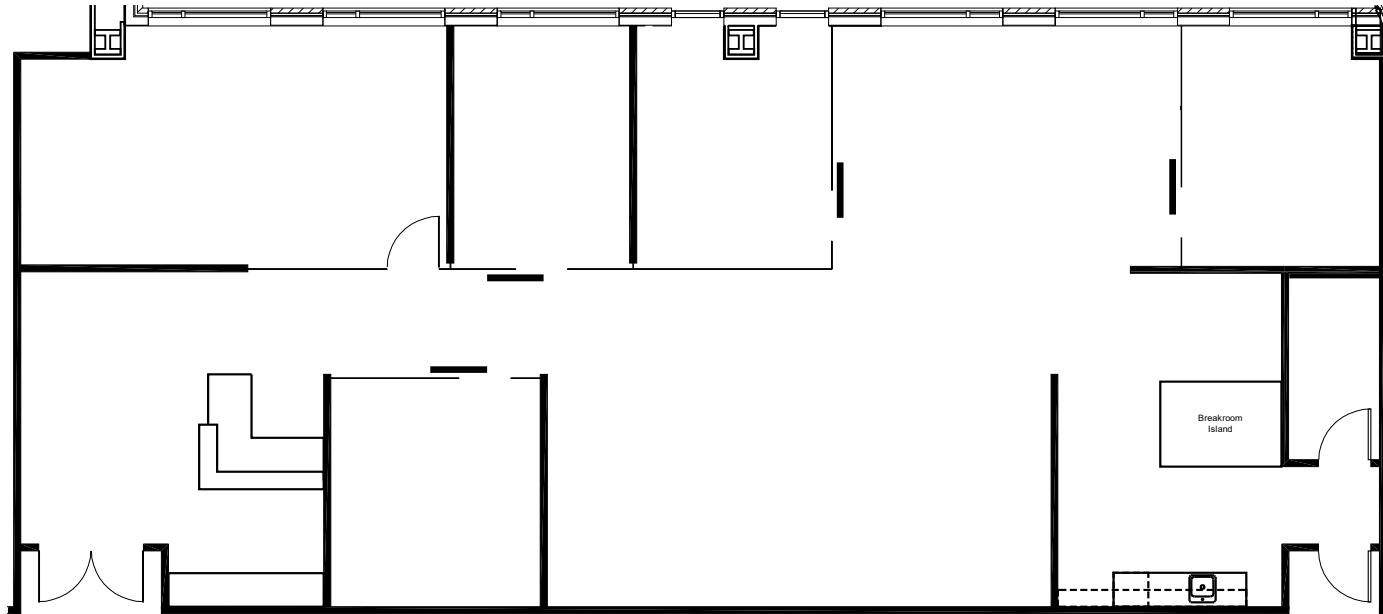

# ONE LINCOLN STATION

Suite 515: 3,147 RSF

9380 Station Street, Lone Tree, Colorado 80124

**W. Ryan Stout**  
303.813.6448  
ryan.stout@cushwake.com

**Zachary T. Williams**  
303.813.6474  
zach.williams@cushwake.com